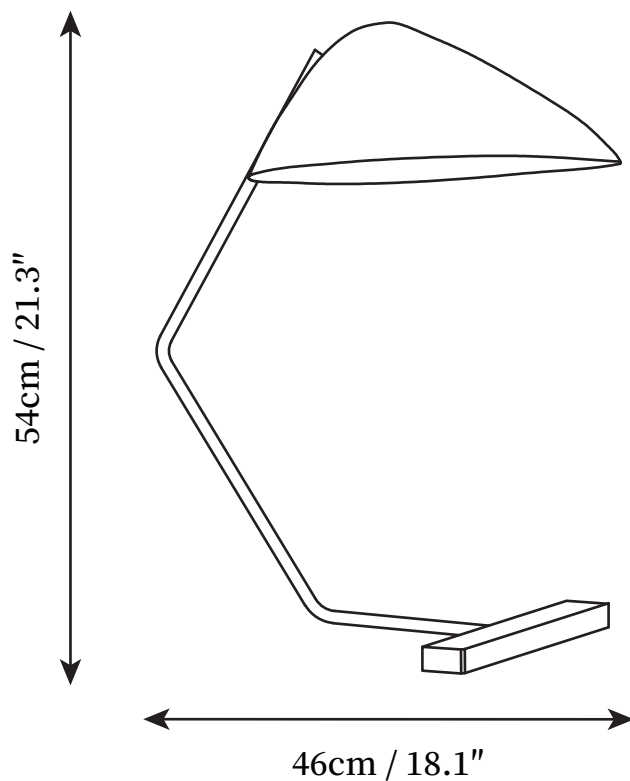

## SPECIFICATION DETAILS

\*For custom options, consult factory for details

<b>Fixture Dimensions</b>	L 18.1" x H 21.3"
<b>Light source</b>	E26 or E27
<b>Wattage</b>	40W
<b>Voltage</b>	AC 110-240V
<b>Color Temperature</b>	Based on the purchase of light bulbs
<b>CRI(Ra)</b>	80CRI
<b>Mounting</b>	Table
<b>Driver Required</b>	NO
<b>Optional Color Temps</b>	Buy bulbs as needed
<b>LED Rated Life</b>	Based on bulb life (we do not supply bulbs)
<b>Dimming</b>	Dimming is not supported
<b>Finishes</b>	Gold
<b>Shade Details</b>	Black
<b>Material</b>	Metal, Iron
<b>Wire Length</b>	59"
<b>Wire Type</b>	Wire with switch plug