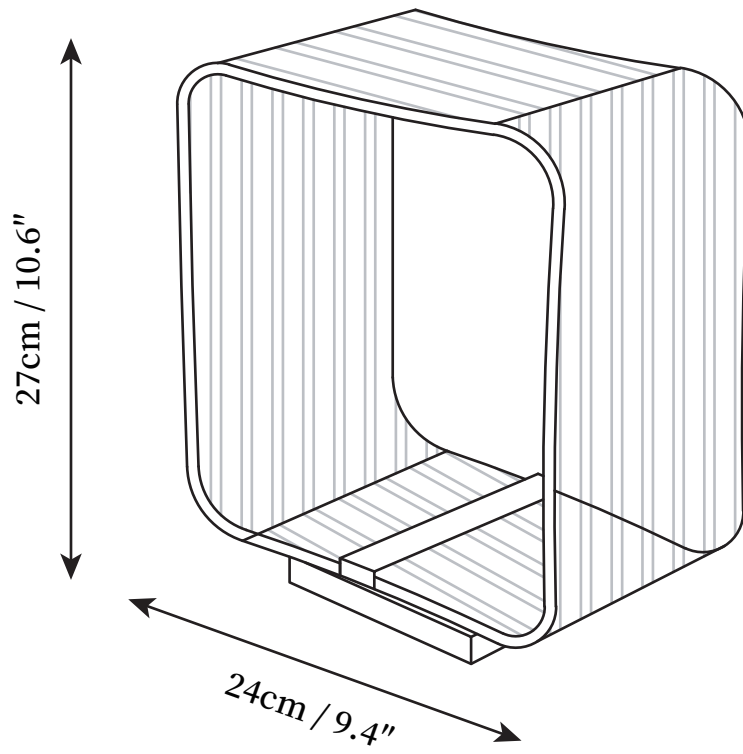

SPECIFICATION SHEET

SPECIFICATION DETAILS

*For custom options, consult factory for details

Fixture Dimensions	D 9.4" x H 10.6"
Light source	Integrated LED
Wattage	10W
Voltage	AC 110-240V
Color Temperature	3000k
CRI(Ra)	80CRI
Mounting	Table
Driver Required	Yes
Optional Color Temps	Warm Light (3000K), Neutral Light (4500K), Cool Light (6000K)
LED Rated Life	30000hours
Dimming	Dimming is not supported
Finishes	Black
Shade Details	Clear
Material	Iron, Metal
Wire Length	59"
Wire Type	Wire with switch plug