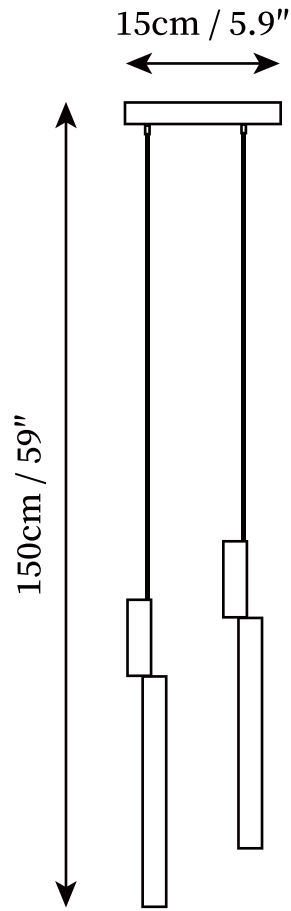

SPECIFICATION SHEET

SPECIFICATION DETAILS

*For custom options, consult factory for details

Fixture Dimensions	D 2" x H 21.7" (1heads)
Light source	Integrated LED
Wattage	~ 5W
Voltage	AC 110-240V
Dimming	Not supported
CRI(Ra)	90+ CRI
Mounting	Hardwired.
LED Rated Life	30000 hours
Color Temperature	Warm Light (3000K), Neutral Light (4000K), Cool Light (6000K)
Control method	Compatible with common wall switches(not included)
Finishes	Gold, Black.
Acrylic Color	White.
Material	Aluminium, Acrylic
Wire Length	The standard length of the cord is 59" (150 cm), the length is adjustable.

SPECIFICATION SHEET

SPECIFICATION DETAILS

*For custom options, consult factory for details

Fixture Dimensions	D 5.9" x H 59" (2heads)
Light source	Integrated LED
Wattage	~ 5W
Voltage	AC 110-240V
Dimming	Not supported
CRI(Ra)	90+ CRI
Mounting	Hardwired.
LED Rated Life	30000 hours
Color Temperature	Warm Light (3000K), Neutral Light (4000K), Cool Light (6000K)
Control method	Compatible with common wall switches(not included)
Finishes	Gold, Black.
Acrylic Color	White.
Material	Aluminium, Acrylic
Wire Length	The standard length of the cord is 59" (150 cm), the length is adjustable.

SPECIFICATION SHEET

SPECIFICATION DETAILS

*For custom options, consult factory for details

Fixture Dimensions	D 7.9" x H 59" (3heads)
Light source	Integrated LED
Wattage	~ 5W
Voltage	AC 110-240V
Dimming	Not supported
CRI(Ra)	90+ CRI
Mounting	Hardwired.
LED Rated Life	30000 hours
Color Temperature	Warm Light (3000K), Neutral Light (4000K), Cool Light (6000K)
Control method	Compatible with common wall switches(not included)
Finishes	Gold, Black.
Acrylic Color	White.
Material	Aluminium, Acrylic
Wire Length	The standard length of the cord is 59" (150 cm), the length is adjustable.