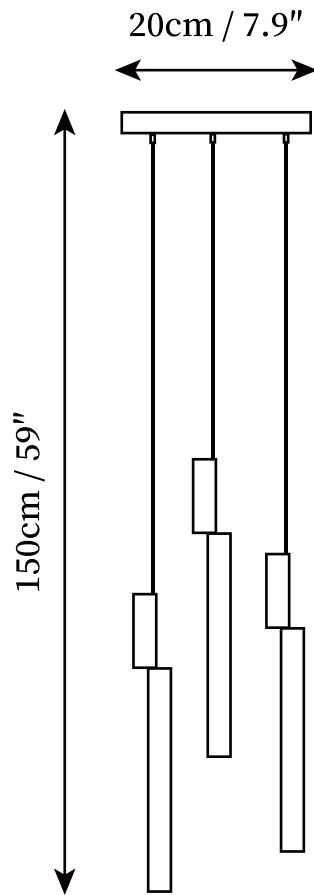

SPECIFICATION SHEET

SPECIFICATION DETAILS

*For custom options, consult factory for details

Fixture Dimensions	D 2" x H 21.7" (1heads)
Light source	Integrated LED
Wattage	~ 5W
Voltage	AC 110-240V
Dimming	Not supported
CRI(Ra)	90+ CRI
Mounting	Hardwired.
LED Rated Life	30000 hours
Color Temperature	Warm Light (3000K), Neutral Light (4000K), Cool Light (6000K)
Control method	Compatible with common wall switches(not included)
Finishes	Gold, Black.
Acrylic Color	White.
Material	Aluminium, Acrylic
Wire Length	The standard length of the cord is 59" (150 cm), the length is adjustable.

SPECIFICATION SHEET

SPECIFICATION DETAILS

*For custom options, consult factory for details

Fixture Dimensions	D 5.9" x H 59" (2heads)
Light source	Integrated LED
Wattage	~ 5W
Voltage	AC 110-240V
Dimming	Not supported
CRI(Ra)	90+ CRI
Mounting	Hardwired.
LED Rated Life	30000 hours
Color Temperature	Warm Light (3000K), Neutral Light (4000K), Cool Light (6000K)
Control method	Compatible with common wall switches(not included)
Finishes	Gold, Black.
Acrylic Color	White.
Material	Aluminium, Acrylic
Wire Length	The standard length of the cord is 59" (150 cm), the length is adjustable.

SPECIFICATION SHEET

SPECIFICATION DETAILS

*For custom options, consult factory for details

Fixture Dimensions	D 7.9" x H 59" (3heads)
Light source	Integrated LED
Wattage	~ 5W
Voltage	AC 110-240V
Dimming	Not supported
CRI(Ra)	90+ CRI
Mounting	Hardwired.
LED Rated Life	30000 hours
Color Temperature	Warm Light (3000K), Neutral Light (4000K), Cool Light (6000K)
Control method	Compatible with common wall switches(not included)
Finishes	Gold, Black.
Acrylic Color	White.
Material	Aluminium, Acrylic
Wire Length	The standard length of the cord is 59" (150 cm), the length is adjustable.