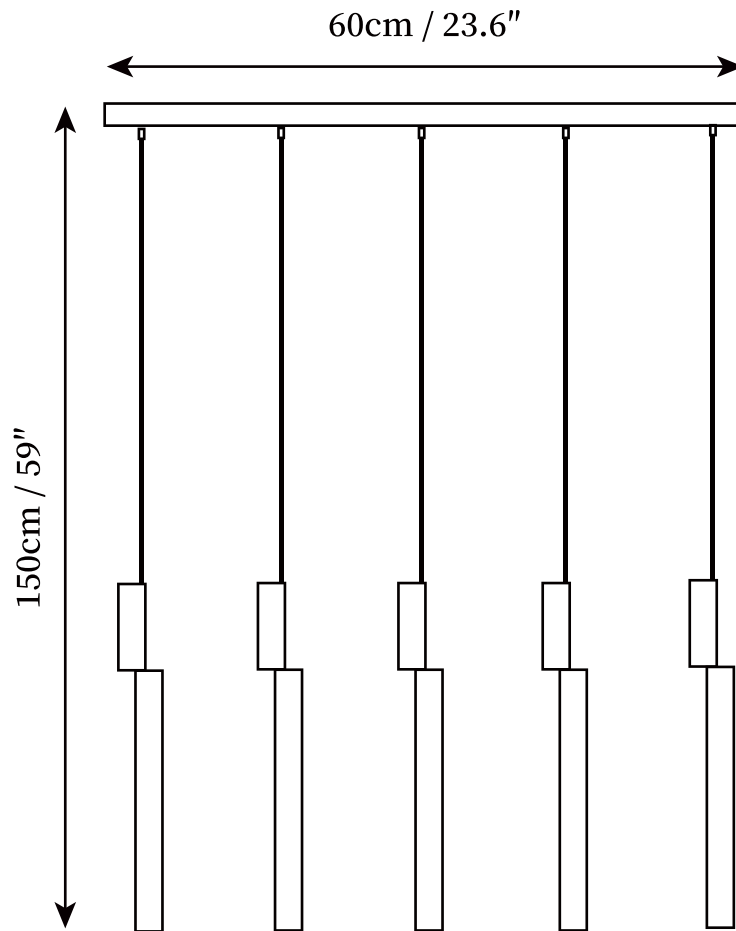

SPECIFICATION SHEET

SPECIFICATION DETAILS

*For custom options, consult factory for details

Fixture Dimensions	D 5.9" x H 59" (2heads)
Light source	Integrated LED
Wattage	~ 5W
Voltage	AC 110-240V
Dimming	Not supported
CRI(Ra)	90+ CRI
Mounting	Hardwired.
LED Rated Life	30000 hours
Color Temperature	Warm Light (3000K), Neutral Light (4000K), Cool Light (6000K)
Control method	Compatible with common wall switches(not included)
Finishes	Gold, Black.
Acrylic Color	White.
Material	Aluminium, Acrylic
Wire Length	The standard length of the cord is 59" (150 cm), the length is adjustable.

SPECIFICATION SHEET

SPECIFICATION DETAILS

*For custom options, consult factory for details

Fixture Dimensions	D 7.9" x H 59" (3heads)
Light source	Integrated LED
Wattage	~ 5W
Voltage	AC 110-240V
Dimming	Not supported
CRI(Ra)	90+ CRI
Mounting	Hardwired.
LED Rated Life	30000 hours
Color Temperature	Warm Light (3000K), Neutral Light (4000K), Cool Light (6000K)
Control method	Compatible with common wall switches(not included)
Finishes	Gold, Black.
Acrylic Color	White.
Material	Aluminium, Acrylic
Wire Length	The standard length of the cord is 59" (150 cm), the length is adjustable.

SPECIFICATION SHEET

SPECIFICATION DETAILS

*For custom options, consult factory for details

Fixture Dimensions	D 23.6" x H 59" (5heads)
Light source	Integrated LED
Wattage	~ 5W
Voltage	AC 110-240V
Dimming	Not supported
CRI(Ra)	90+ CRI
Mounting	Hardwired.
LED Rated Life	30000 hours
Color Temperature	Warm Light (3000K), Neutral Light (4000K), Cool Light (6000K)
Control method	Compatible with common wall switches(not included)
Finishes	Gold, Black.
Acrylic Color	White.
Material	Aluminium, Acrylic
Wire Length	The standard length of the cord is 59" (150 cm), the length is adjustable.