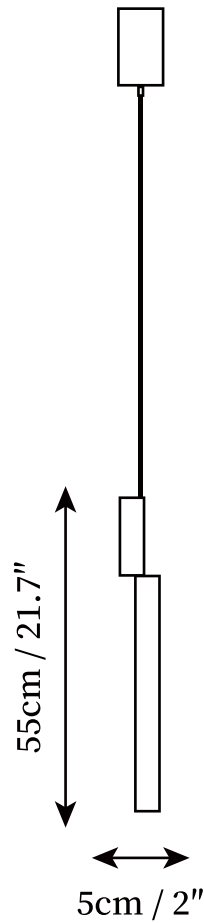

SPECIFICATION SHEET

SPECIFICATION DETAILS

*For custom options, consult factory for details

Fixture Dimensions	D 2" x H 21.7" (1heads)
Light source	Integrated LED
Wattage	~ 5W
Voltage	AC 110-240V
Dimming	Not supported
CRI(Ra)	90+ CRI
Mounting	Hardwired.
LED Rated Life	30000 hours
Color Temperature	Warm Light (3000K), Neutral Light (4000K), Cool Light (6000K)
Control method	Compatible with common wall switches(not included)
Finishes	Gold, Black.
Acrylic Color	White.
Material	Aluminium, Acrylic
Wire Length	The standard length of the cord is 59" (150 cm), the length is adjustable.

SPECIFICATION SHEET

SPECIFICATION DETAILS

*For custom options, consult factory for details

Fixture Dimensions	D 5.9" x H 59" (2heads)
Light source	Integrated LED
Wattage	~ 5W
Voltage	AC 110-240V
Dimming	Not supported
CRI(Ra)	90+ CRI
Mounting	Hardwired.
LED Rated Life	30000 hours
Color Temperature	Warm Light (3000K), Neutral Light (4000K), Cool Light (6000K)
Control method	Compatible with common wall switches(not included)
Finishes	Gold, Black.
Acrylic Color	White.
Material	Aluminium, Acrylic
Wire Length	The standard length of the cord is 59" (150 cm), the length is adjustable.

SPECIFICATION SHEET

SPECIFICATION DETAILS

*For custom options, consult factory for details

Fixture Dimensions	D 7.9" x H 59" (3heads)
Light source	Integrated LED
Wattage	~ 5W
Voltage	AC 110-240V
Dimming	Not supported
CRI(Ra)	90+ CRI
Mounting	Hardwired.
LED Rated Life	30000 hours
Color Temperature	Warm Light (3000K), Neutral Light (4000K), Cool Light (6000K)
Control method	Compatible with common wall switches(not included)
Finishes	Gold, Black.
Acrylic Color	White.
Material	Aluminium, Acrylic
Wire Length	The standard length of the cord is 59" (150 cm), the length is adjustable.