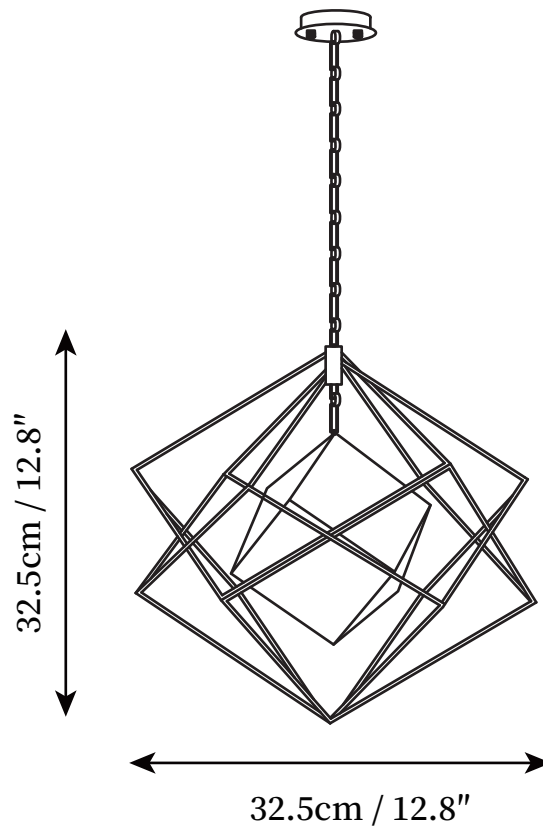

SPECIFICATION SHEET

SPECIFICATION DETAILS

*For custom options, consult factory for details

Fixture Dimensions	D 12.8" x H 12.8"
Light source	E14
Wattage	15W
Voltage	AC 110-240V
Color Temperature	Based on the purchase of light bulbs
CRI(Ra)	80CRI
Mounting	Ceiling
Driver Required	NO
Optional Color Temps	Buy bulbs as needed
LED Rated Life	Based on bulb life (we do not supply bulbs)
Dimming	Dimming is not supported
Finishes	Brass
Shade Details	Clear
Material	Brass, Crystal
Hanging chain Length	Hanging chain 50cm / 19.7"
Hanging chain Type	Gold / Hanging chain