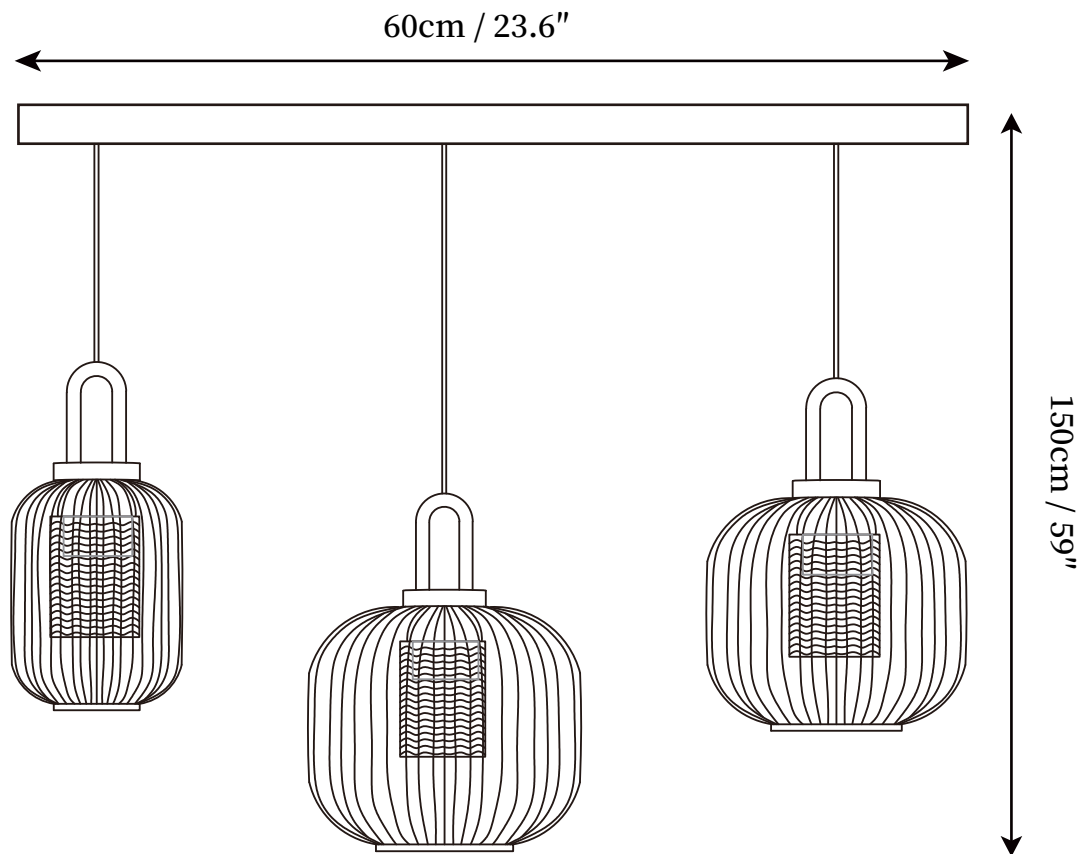

SPECIFICATION SHEET

SPECIFICATION DETAILS

*For custom options, consult factory for details

Fixture Dimensions	D 23.6" x H 59"
Light source	E26 or E27 (bulb not included)
Wattage	MAX 40W incandescent bulb or LED equivalent.
Voltage	AC 110-240V
Mounting	Hardwired.
Dimming	Compatible with dimmable bulbs (bulb not included)
Control method	Compatible with common wall switches (not included)
Finishes	Gold.
Glass Color	Clear.
Material	Glass, Metal, Iron
Wire Length	The standard length of the suspended wire is 59 "(150 cm) and the length is adjustable.