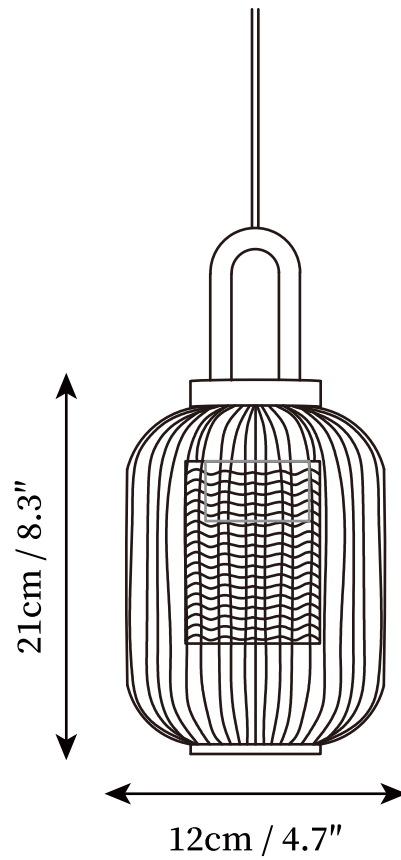

SPECIFICATION SHEET

SPECIFICATION DETAILS

*For custom options, consult factory for details

Fixture Dimensions	D 4.7" x H 8.3"
Light source	E26 or E27 (bulb not included)
Wattage	MAX 40W incandescent bulb or LED equivalent.
Voltage	AC 110-240V
Mounting	Hardwired.
Dimming	Compatible with dimmable bulbs (bulb not included)
Control method	Compatible with common wall switches(not included)
Finishes	Gold.
Glass Color	Clear.
Material	Glass, Metal, Iron
Wire Length	The standard length of the suspended wire is 59 "(150 cm) and the length is adjustable.

SPECIFICATION SHEET

SPECIFICATION DETAILS

*For custom options, consult factory for details

Fixture Dimensions	D 9.4" x H 7.9"
Light source	E26 or E27 (bulb not included)
Wattage	MAX 40W incandescent bulb or LED equivalent.
Voltage	AC 110-240V
Mounting	Hardwired.
Dimming	Compatible with dimmable bulbs (bulb not included)
Control method	Compatible with common wall switches (not included)
Finishes	Gold.
Glass Color	Clear.
Material	Glass, Metal, Iron
Wire Length	The standard length of the suspended wire is 59 "(150 cm) and the length is adjustable.

SPECIFICATION SHEET

SPECIFICATION DETAILS

*For custom options, consult factory for details

Fixture Dimensions	D 7.1" x H 5.5"
Light source	E26 or E27 (bulb not included)
Wattage	MAX 40W incandescent bulb or LED equivalent.
Voltage	AC 110-240V
Mounting	Hardwired.
Dimming	Compatible with dimmable bulbs (bulb not included)
Control method	Compatible with common wall switches(not included)
Finishes	Gold.
Glass Color	Clear.
Material	Glass, Metal, Iron
Wire Length	The standard length of the suspended wire is 59 "(150 cm) and the length is adjustable.