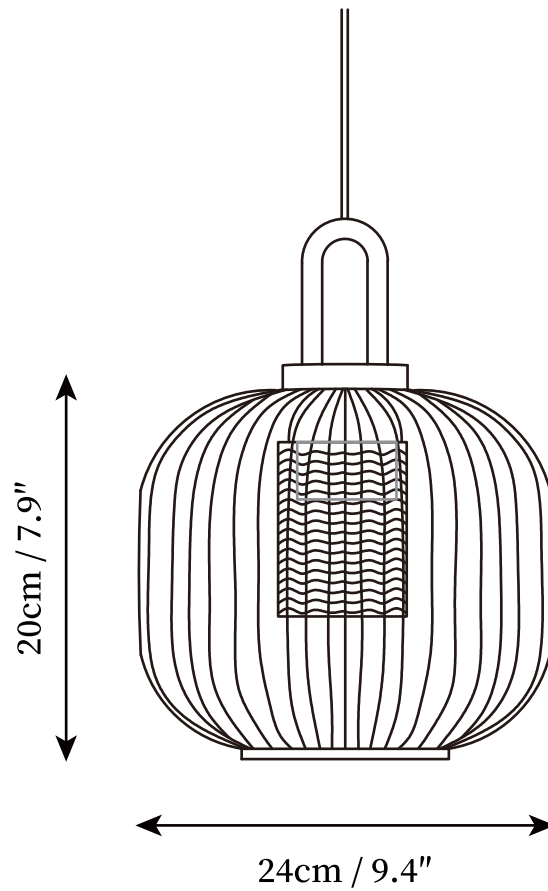

SPECIFICATION SHEET

SPECIFICATION DETAILS

*For custom options, consult factory for details

Fixture Dimensions	D 4.7" x H 8.3"
Light source	E26 or E27 (bulb not included)
Wattage	MAX 40W incandescent bulb or LED equivalent.
Voltage	AC 110-240V
Mounting	Hardwired.
Dimming	Compatible with dimmable bulbs (bulb not included)
Control method	Compatible with common wall switches(not included)
Finishes	Gold.
Glass Color	Clear.
Material	Glass, Metal, Iron
Wire Length	The standard length of the suspended wire is 59 "(150 cm) and the length is adjustable.

SPECIFICATION SHEET

SPECIFICATION DETAILS

*For custom options, consult factory for details

Fixture Dimensions	D 9.4" x H 7.9"
Light source	E26 or E27 (bulb not included)
Wattage	MAX 40W incandescent bulb or LED equivalent.
Voltage	AC 110-240V
Mounting	Hardwired.
Dimming	Compatible with dimmable bulbs (bulb not included)
Control method	Compatible with common wall switches (not included)
Finishes	Gold.
Glass Color	Clear.
Material	Glass, Metal, Iron
Wire Length	The standard length of the suspended wire is 59 "(150 cm) and the length is adjustable.

SPECIFICATION SHEET

SPECIFICATION DETAILS

*For custom options, consult factory for details

Fixture Dimensions	D 7.1" x H 5.5"
Light source	E26 or E27 (bulb not included)
Wattage	MAX 40W incandescent bulb or LED equivalent.
Voltage	AC 110-240V
Mounting	Hardwired.
Dimming	Compatible with dimmable bulbs (bulb not included)
Control method	Compatible with common wall switches(not included)
Finishes	Gold.
Glass Color	Clear.
Material	Glass, Metal, Iron
Wire Length	The standard length of the suspended wire is 59 "(150 cm) and the length is adjustable.