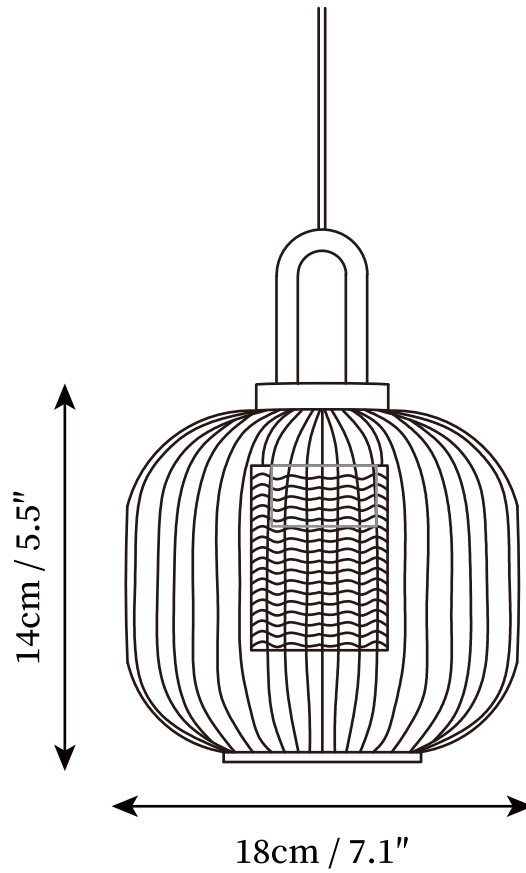

SPECIFICATION SHEET

SPECIFICATION DETAILS

*For custom options, consult factory for details

Fixture Dimensions	D 4.7" x H 8.3"
Light source	E26 or E27 (bulb not included)
Wattage	MAX 40W incandescent bulb or LED equivalent.
Voltage	AC 110-240V
Mounting	Hardwired.
Dimming	Compatible with dimmable bulbs (bulb not included)
Control method	Compatible with common wall switches(not included)
Finishes	Gold.
Glass Color	Clear.
Material	Glass, Metal, Iron
Wire Length	The standard length of the suspended wire is 59 "(150 cm) and the length is adjustable.

SPECIFICATION SHEET

SPECIFICATION DETAILS

*For custom options, consult factory for details

Fixture Dimensions	D 9.4" x H 7.9"
Light source	E26 or E27 (bulb not included)
Wattage	MAX 40W incandescent bulb or LED equivalent.
Voltage	AC 110-240V
Mounting	Hardwired.
Dimming	Compatible with dimmable bulbs (bulb not included)
Control method	Compatible with common wall switches (not included)
Finishes	Gold.
Glass Color	Clear.
Material	Glass, Metal, Iron
Wire Length	The standard length of the suspended wire is 59 "(150 cm) and the length is adjustable.

SPECIFICATION SHEET

SPECIFICATION DETAILS

*For custom options, consult factory for details

Fixture Dimensions	D 7.1" x H 5.5"
Light source	E26 or E27 (bulb not included)
Wattage	MAX 40W incandescent bulb or LED equivalent.
Voltage	AC 110-240V
Mounting	Hardwired.
Dimming	Compatible with dimmable bulbs (bulb not included)
Control method	Compatible with common wall switches(not included)
Finishes	Gold.
Glass Color	Clear.
Material	Glass, Metal, Iron
Wire Length	The standard length of the suspended wire is 59 "(150 cm) and the length is adjustable.