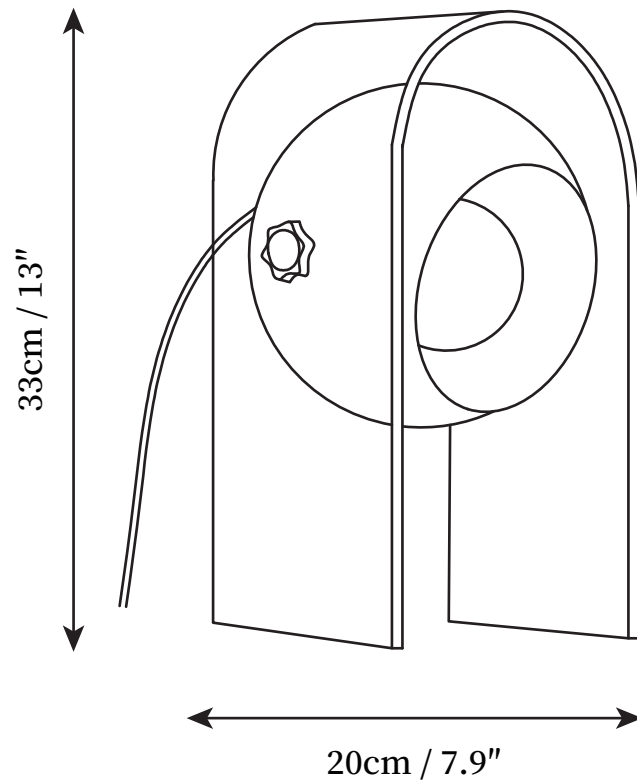

## SPECIFICATION DETAILS

\*For custom options, consult factory for details

<b>Fixture Dimensions</b>	D 7.9" x H 13"
<b>Light source</b>	E26 or E27
<b>Wattage</b>	Max 40W
<b>Voltage</b>	AC 110-240V
<b>Color Temperature</b>	Based on the purchase of light bulbs
<b>CRI(Ra)</b>	80CRI
<b>Mounting</b>	Table
<b>Driver Required</b>	NO
<b>Optional Color Temps</b>	Buy bulbs as needed
<b>LED Rated Life</b>	Based on bulb life (we do not supply bulbs)
<b>Dimming</b>	Dimming is not supported
<b>Finishes</b>	Clear
<b>Shade Details</b>	Chrome
<b>Material</b>	Stainless Steel, Acrylic
<b>Wire Length</b>	59"
<b>Wire Type</b>	Wire with switch plug