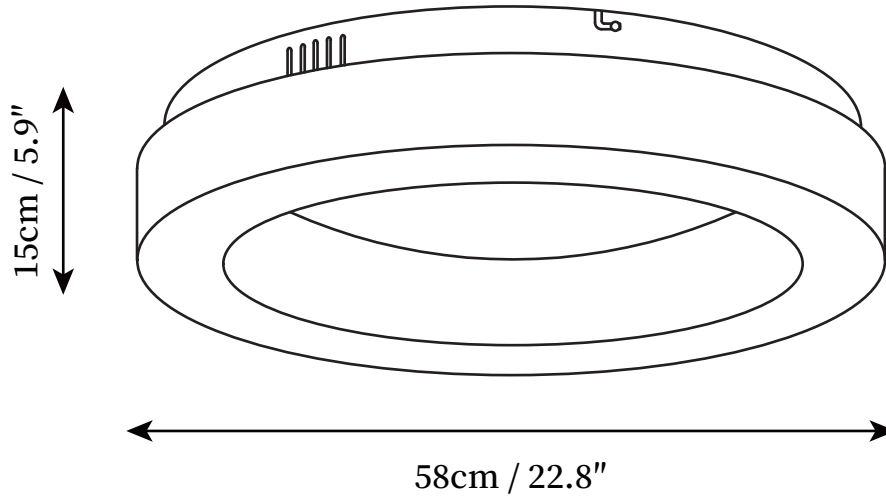

SPECIFICATION SHEET

SPECIFICATION DETAILS

*For custom options, consult factory for details

Fixture Dimensions	D 22.8" x H 5.9"
Light source	Integrated LED
Wattage	10W
Voltage	AC 110-240V
Color Temperature	3000k
CRI(Ra)	80CRI
Mounting	Ceiling
Driver Required	Yes
Optional Color Temps	Warm Light (3000K), Neutral Light (4500K), Cool Light (6000K)
LED Rated Life	30000hours
Dimming	Dimming is not supported
Finishes	White
Shade Details	White
Material	Iron, Metal, Acrylic
Wire Length	NO
Wire Type	NO