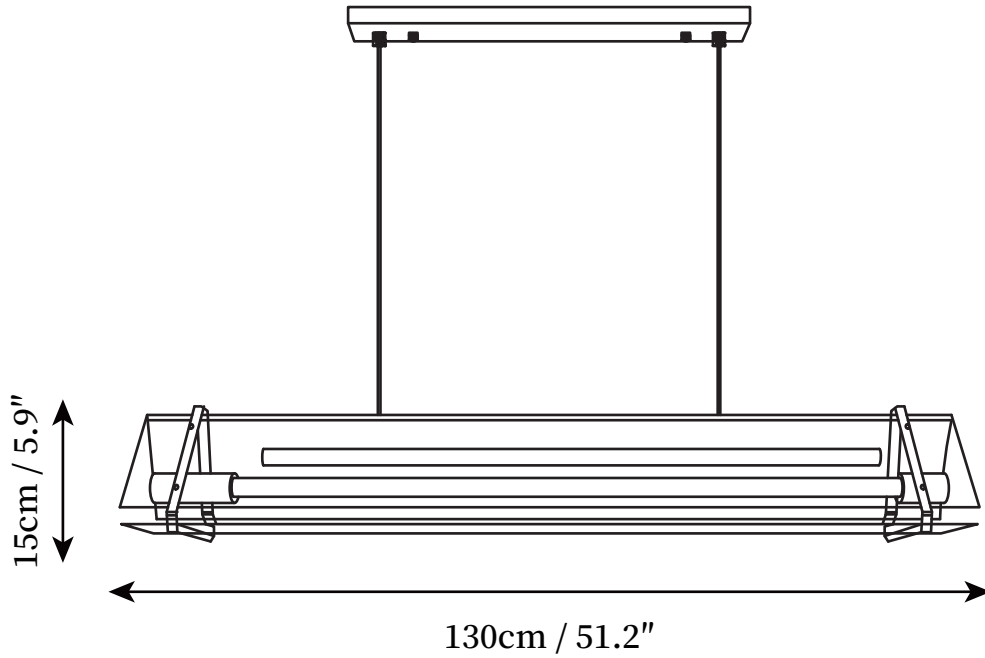

SPECIFICATION SHEET

SPECIFICATION DETAILS

*For custom options, consult factory for details

Fixture Dimensions	D 39.4" x H 5.9"
Light source	Integrated LED
Wattage	10W
Voltage	AC 110-240V
Color Temperature	3000k
CRI(Ra)	80CRI
Mounting	Ceiling
Driver Required	Yes
Optional Color Temps	Warm Light (3000K), Neutral Light (4500K), Cool Light (6000K)
LED Rated Life	30000hours
Dimming	Dimming is not supported
Finishes	Black
Shade Details	Brown
Material	Iron, Metal, Glass
Wire Length	59"
Wire Type	Black Coaxial Wire

SPECIFICATION SHEET

SPECIFICATION DETAILS

*For custom options, consult factory for details

Fixture Dimensions	D 51.2" x H 5.9"
Light source	Integrated LED
Wattage	15W
Voltage	AC 110-240V
Color Temperature	3000k
CRI(Ra)	80CRI
Mounting	Ceiling
Driver Required	Yes
Optional Color Temps	Warm Light (3000K), Neutral Light (4500K), Cool Light (6000K)
LED Rated Life	30000hours
Dimming	Dimming is not supported
Finishes	Black
Shade Details	Brown
Material	Iron, Metal, Glass
Wire Length	59"
Wire Type	Black Coaxial Wire