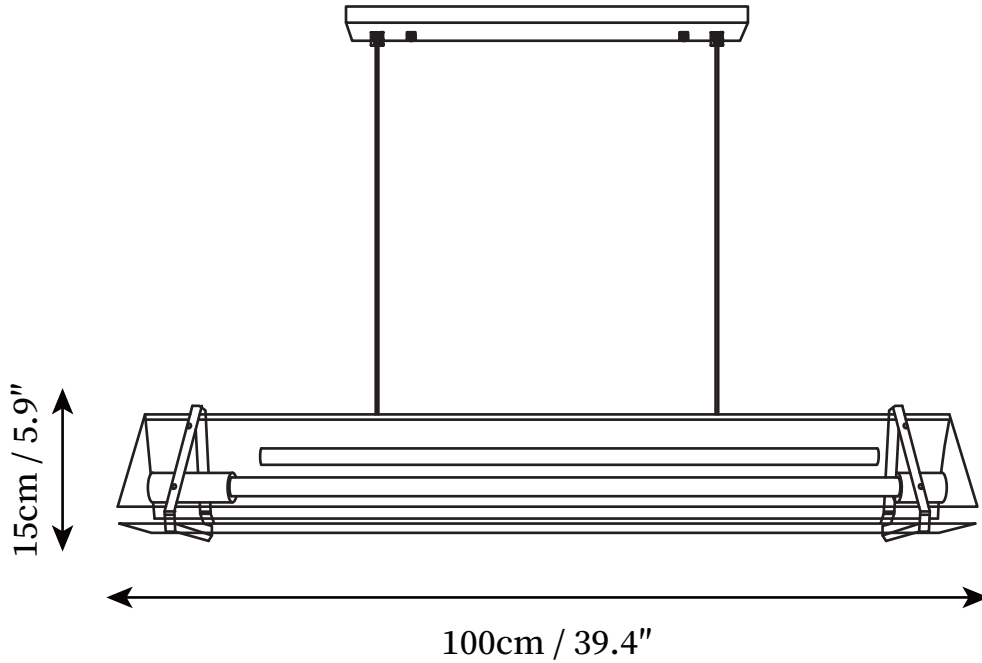

SPECIFICATION SHEET

SPECIFICATION DETAILS

*For custom options, consult factory for details

Fixture Dimensions	D 39.4" x H 5.9"
Light source	Integrated LED
Wattage	10W
Voltage	AC 110-240V
Color Temperature	3000k
CRI(Ra)	80CRI
Mounting	Ceiling
Driver Required	Yes
Optional Color Temps	Warm Light (3000K), Neutral Light (4500K), Cool Light (6000K)
LED Rated Life	30000hours
Dimming	Dimming is not supported
Finishes	Black
Shade Details	Brown
Material	Iron, Metal, Glass
Wire Length	59"
Wire Type	Black Coaxial Wire

SPECIFICATION SHEET

SPECIFICATION DETAILS

*For custom options, consult factory for details

Fixture Dimensions	D 51.2" x H 5.9"
Light source	Integrated LED
Wattage	15W
Voltage	AC 110-240V
Color Temperature	3000k
CRI(Ra)	80CRI
Mounting	Ceiling
Driver Required	Yes
Optional Color Temps	Warm Light (3000K), Neutral Light (4500K), Cool Light (6000K)
LED Rated Life	30000hours
Dimming	Dimming is not supported
Finishes	Black
Shade Details	Brown
Material	Iron, Metal, Glass
Wire Length	59"
Wire Type	Black Coaxial Wire