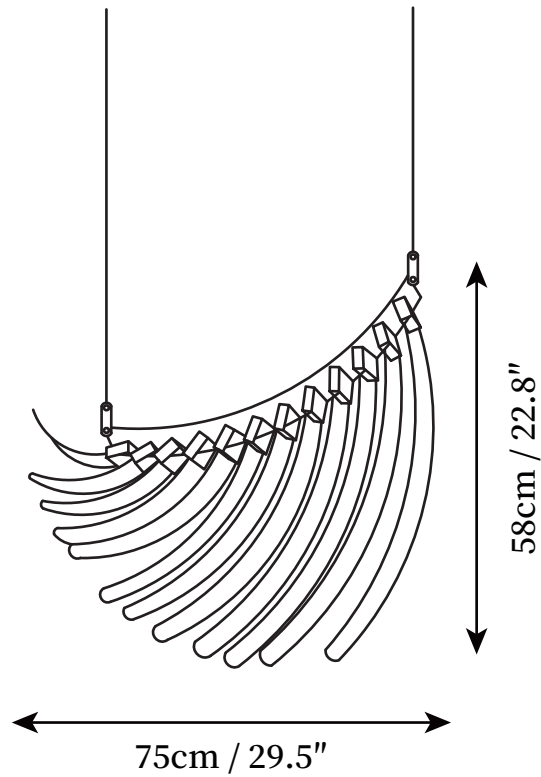

SPECIFICATION SHEET

SPECIFICATION DETAILS

*For custom options, consult factory for details

Fixture Dimensions	L 15" x H 9.8"
Light source	Integrated LED
Wattage	10W
Voltage	AC 110-240V
Color Temperature	3000k
CRI(Ra)	80CRI
Mounting	Ceiling
Driver Required	Yes
Optional Color Temps	Warm Light (3000K), Neutral Light (4500K), Cool Light (6000K)
LED Rated Life	30000hours
Dimming	Dimming is not supported
Finishes	Chrome
Glass Details	Clear
Material	Stainless Steel, Acrylic
Wire Length	59"
Wire Type	White Coaxial Wire

SPECIFICATION SHEET

SPECIFICATION DETAILS

*For custom options, consult factory for details

Fixture Dimensions	L 29.5" x H 22.8"
Light source	Integrated LED
Wattage	20W
Voltage	AC 110-240V
Color Temperature	3000k
CRI(Ra)	80CRI
Mounting	Ceiling
Driver Required	Yes
Optional Color Temps	Warm Light (3000K), Neutral Light (4500K), Cool Light (6000K)
LED Rated Life	30000hours
Dimming	Dimming is not supported
Finishes	Chrome
Glass Details	Clear
Material	Stainless Steel, Acrylic
Wire Length	59"
Wire Type	White Coaxial Wire