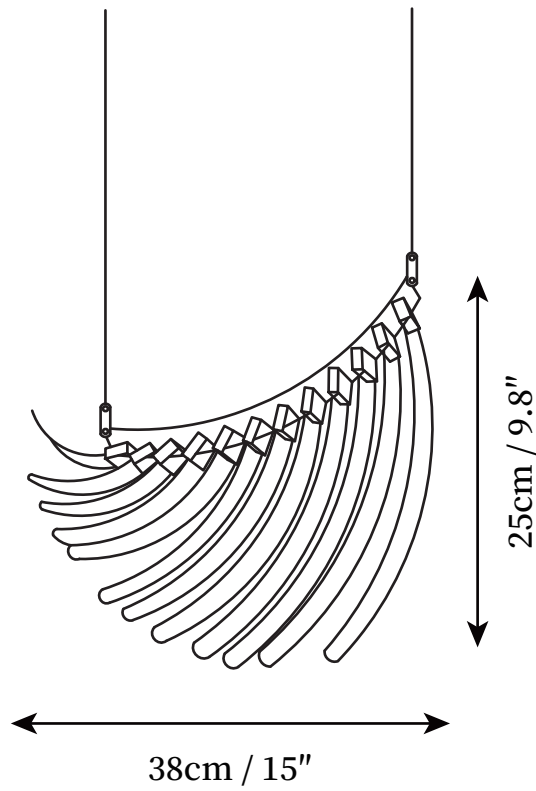

SPECIFICATION SHEET

SPECIFICATION DETAILS

*For custom options, consult factory for details

Fixture Dimensions	L 15" x H 9.8"
Light source	Integrated LED
Wattage	10W
Voltage	AC 110-240V
Color Temperature	3000k
CRI(Ra)	80CRI
Mounting	Ceiling
Driver Required	Yes
Optional Color Temps	Warm Light (3000K), Neutral Light (4500K), Cool Light (6000K)
LED Rated Life	30000hours
Dimming	Dimming is not supported
Finishes	Chrome
Glass Details	Clear
Material	Stainless Steel, Acrylic
Wire Length	59"
Wire Type	White Coaxial Wire

SPECIFICATION SHEET

SPECIFICATION DETAILS

*For custom options, consult factory for details

Fixture Dimensions	L 29.5" x H 22.8"
Light source	Integrated LED
Wattage	20W
Voltage	AC 110-240V
Color Temperature	3000k
CRI(Ra)	80CRI
Mounting	Ceiling
Driver Required	Yes
Optional Color Temps	Warm Light (3000K), Neutral Light (4500K), Cool Light (6000K)
LED Rated Life	30000hours
Dimming	Dimming is not supported
Finishes	Chrome
Glass Details	Clear
Material	Stainless Steel, Acrylic
Wire Length	59"
Wire Type	White Coaxial Wire