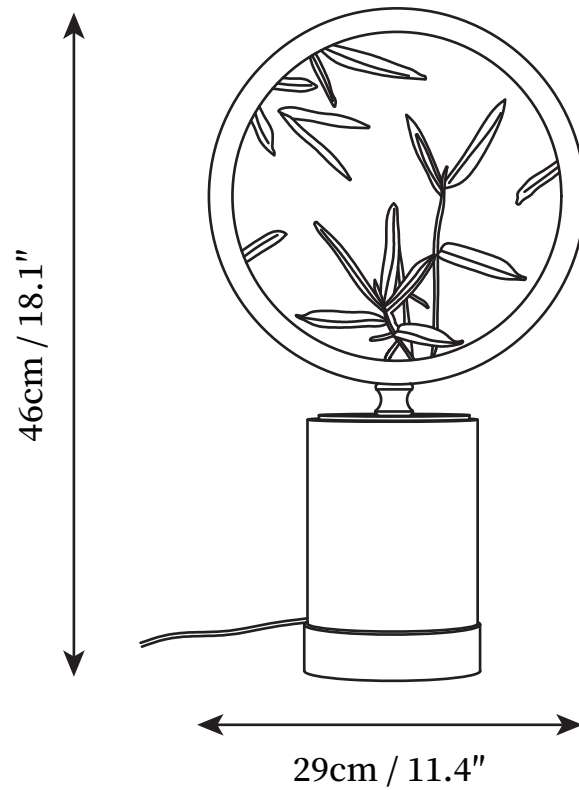

# SPECIFICATION SHEET

---

## SPECIFICATION DETAILS

\*For custom options, consult factory for details

<b>Fixture Dimensions</b>	D 11.4" x H 18.1"
<b>Light source</b>	Integrated LED
<b>Wattage</b>	10W
<b>Voltage</b>	AC 110-240V
<b>Color Temperature</b>	3000k
<b>CRI(Ra)</b>	80CRI
<b>Mounting</b>	Table
<b>Driver Required</b>	Yes
<b>Optional Color Temps</b>	Warm Light (3000K), Neutral Light (4500K), Cool Light (6000K)
<b>LED Rated Life</b>	30000hours
<b>Dimming</b>	Dimming is not supported
<b>Finishes</b>	Brass+White
<b>Shade Details</b>	White
<b>Material</b>	Brass, Glass, Marble
<b>Wire Length</b>	59"
<b>Wire Type</b>	Wire with switch plug