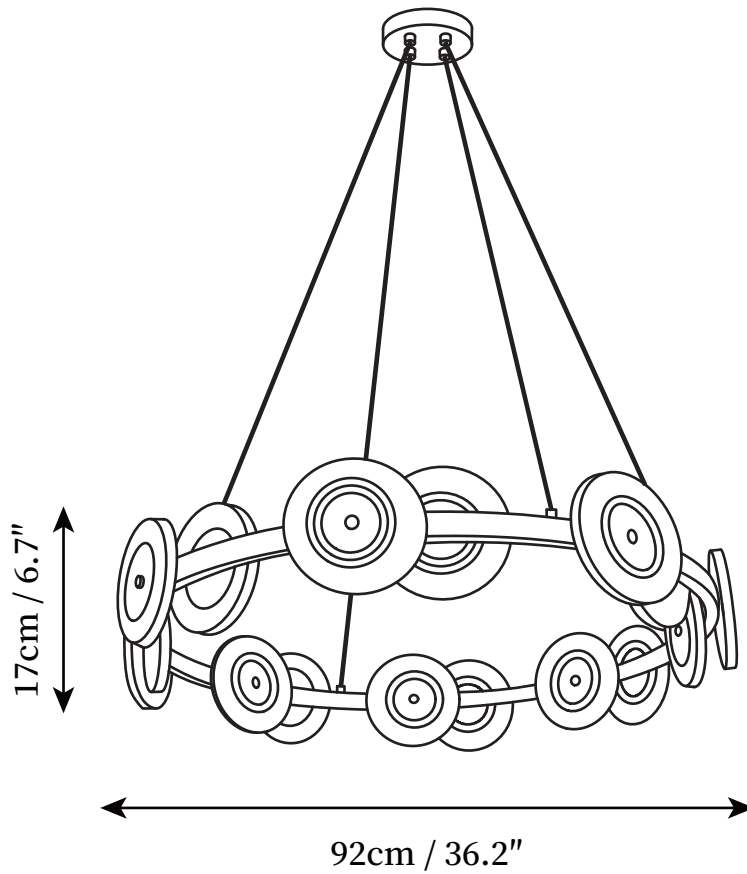

SPECIFICATION SHEET

SPECIFICATION DETAILS

*For custom options, consult factory for details

Fixture Dimensions	D 36.2" x H 6.7"
Light source	Integrated LED
Wattage	80W
Voltage	AC 110-240V
Color Temperature	3000k
CRI(Ra)	80CRI
Mounting	Ceiling
Driver Required	Yes
Optional Color Temps	Warm Light (3000K), Neutral Light (4500K), Cool Light (6000K)
LED Rated Life	30000hours
Dimming	Dimming is not supported
Finishes	Brass
Glass Details	Brass
Material	Brass, Acrylic
Wire Length	59"
Wire Type	Black Coaxial Wire