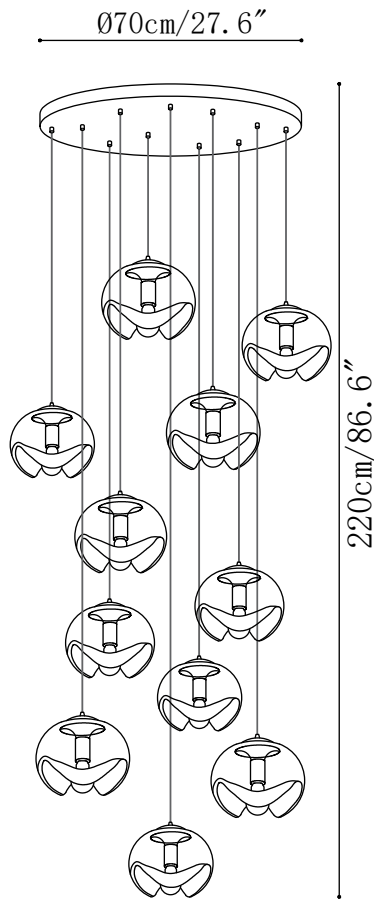

SPECIFICATION SHEET

SPECIFICATION DETAILS

*For custom options, consult factory for details

Fixture Dimensions	$\text{Ø } 27.6'' \times \text{H } 78.7''$
Light source	E26 or E27 (bulb not included)
Wattage	MAX 40W incandescent bulb or LED equivalent.
Voltage	AC 110-240V
Mounting	Hardwired.
Dimming	Compatible with dimmable bulbs (bulb not included)
Control method	Compatible with common wall switches (not included)
Finishes	Silver, Gold
Shade Details	Clear, Amber, Smoky Grey
Material	Iron, Glass, Metal
Wire Length	The standard length of the suspended wire is 59'' (150 cm) and the length is adjustable.