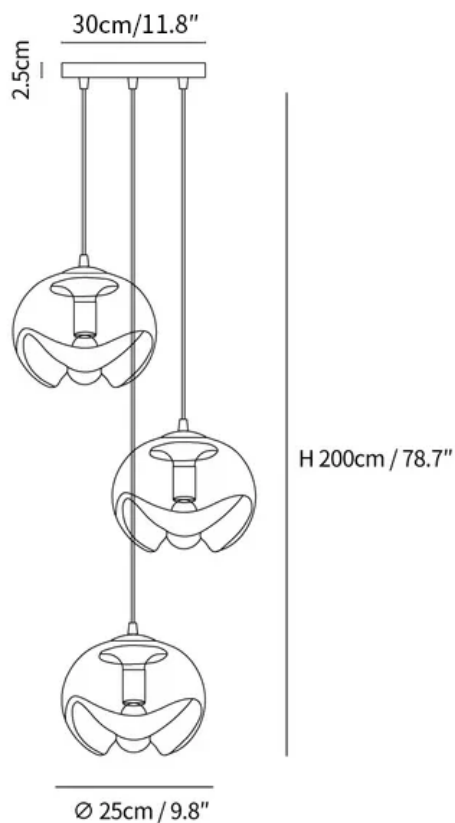

SPECIFICATION SHEET

SPECIFICATION DETAILS

*For custom options, consult factory for details

Fixture Dimensions	Ø 9.8" x H 7.1"
Light source	E26 or E27 (bulb not included)
Wattage	MAX 40W incandescent bulb or LED equivalent.
Voltage	AC 110-240V
Mounting	Hardwired.
Dimming	Compatible with dimmable bulbs (bulb not included)
Control method	Compatible with common wall switches (not included)
Finishes	Silver, Gold
Shade Details	Clear, Amber, Smoky Grey
Material	Iron, Glass, Metal
Wire Length	The standard length of the suspended wire is 59 "(150 cm) and the length is adjustable.

SPECIFICATION SHEET

SPECIFICATION DETAILS

*For custom options, consult factory for details

Fixture Dimensions	Ø 11.8" x H 78.7"
Light source	E26 or E27 (bulb not included)
Wattage	MAX 40W incandescent bulb or LED equivalent.
Voltage	AC 110-240V
Mounting	Hardwired.
Dimming	Compatible with dimmable bulbs (bulb not included)
Control method	Compatible with common wall switches (not included)
Finishes	Silver, Gold
Shade Details	Clear, Amber, Smoky Grey
Material	Iron, Glass, Metal
Wire Length	The standard length of the suspended wire is 59 "(150 cm) and the length is adjustable.

SPECIFICATION SHEET

SPECIFICATION DETAILS

*For custom options, consult factory for details

Fixture Dimensions	Ø 19.7" x H 78.7"
Light source	E26 or E27 (bulb not included)
Wattage	MAX 40W incandescent bulb or LED equivalent.
Voltage	AC 110-240V
Mounting	Hardwired.
Dimming	Compatible with dimmable bulbs (bulb not included)
Control method	Compatible with common wall switches (not included)
Finishes	Silver, Gold
Shade Details	Clear, Amber, Smoky Grey
Material	Iron, Glass, Metal
Wire Length	The standard length of the suspended wire is 59 "(150 cm) and the length is adjustable.