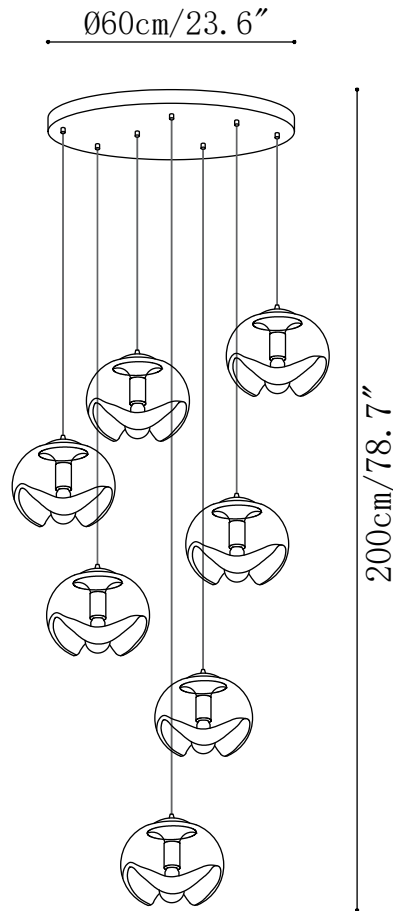

SPECIFICATION SHEET

SPECIFICATION DETAILS

*For custom options, consult factory for details

Fixture Dimensions	Ø 23.6" x H 78.7"
Light source	E26 or E27 (bulb not included)
Wattage	MAX 40W incandescent bulb or LED equivalent.
Voltage	AC 110-240V
Mounting	Hardwired.
Dimming	Compatible with dimmable bulbs (bulb not included)
Control method	Compatible with common wall switches (not included)
Finishes	Silver, Gold
Shade Details	Clear, Amber, Smoky Grey
Material	Iron, Glass, Metal
Wire Length	The standard length of the suspended wire is 59 "(150 cm) and the length is adjustable.