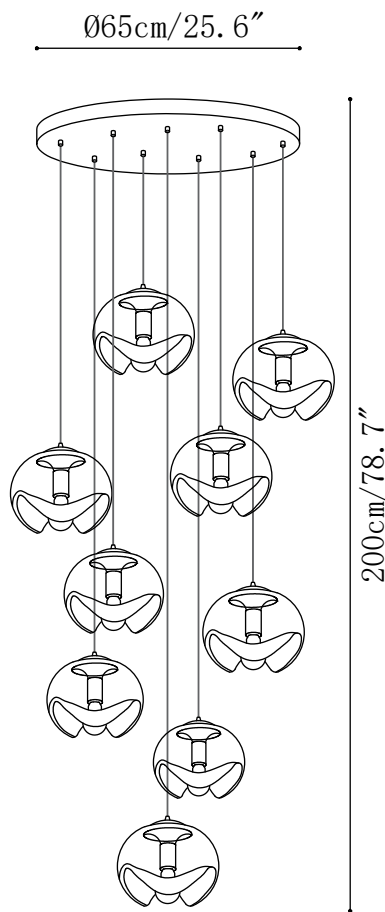

SPECIFICATION SHEET

SPECIFICATION DETAILS

*For custom options, consult factory for details

Fixture Dimensions	$\text{Ø } 15.6'' \times \text{H } 78.7''$
Light source	E26 or E27 (bulb not included)
Wattage	MAX 40W incandescent bulb or LED equivalent.
Voltage	AC 110-240V
Mounting	Hardwired.
Dimming	Compatible with dimmable bulbs (bulb not included)
Control method	Compatible with common wall switches (not included)
Finishes	Silver, Gold
Shade Details	Clear, Amber, Smoky Grey
Material	Iron, Glass, Metal
Wire Length	The standard length of the suspended wire is 59 "(150 cm) and the length is adjustable.