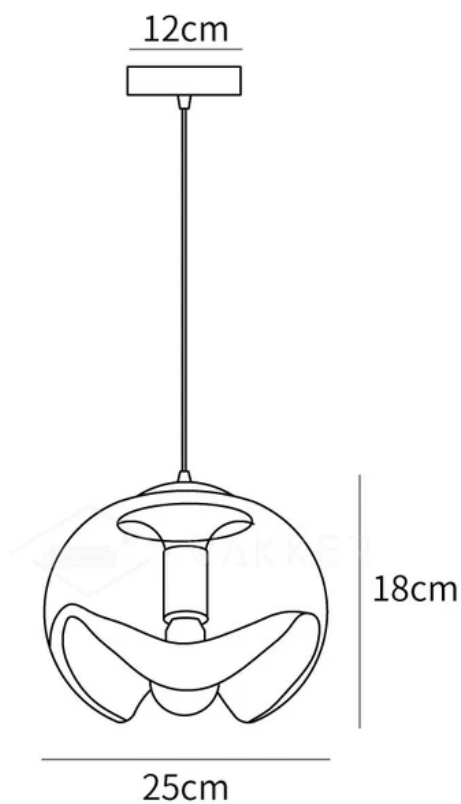

SPECIFICATION SHEET

SPECIFICATION DETAILS

*For custom options, consult factory for details

Fixture Dimensions	Ø 9.8" x H 7.1"
Light source	E26 or E27 (bulb not included)
Wattage	MAX 40W incandescent bulb or LED equivalent.
Voltage	AC 110-240V
Mounting	Hardwired.
Dimming	Compatible with dimmable bulbs (bulb not included)
Control method	Compatible with common wall switches (not included)
Finishes	Silver, Gold
Shade Details	Clear, Amber, Smoky Grey
Material	Iron, Glass, Metal
Wire Length	The standard length of the suspended wire is 59 "(150 cm) and the length is adjustable.

SPECIFICATION SHEET

SPECIFICATION DETAILS

*For custom options, consult factory for details

Fixture Dimensions	Ø 11.8" x H 78.7"
Light source	E26 or E27 (bulb not included)
Wattage	MAX 40W incandescent bulb or LED equivalent.
Voltage	AC 110-240V
Mounting	Hardwired.
Dimming	Compatible with dimmable bulbs (bulb not included)
Control method	Compatible with common wall switches (not included)
Finishes	Silver, Gold
Shade Details	Clear, Amber, Smoky Grey
Material	Iron, Glass, Metal
Wire Length	The standard length of the suspended wire is 59 "(150 cm) and the length is adjustable.

SPECIFICATION SHEET

SPECIFICATION DETAILS

*For custom options, consult factory for details

Fixture Dimensions	Ø 19.7" x H 78.7"
Light source	E26 or E27 (bulb not included)
Wattage	MAX 40W incandescent bulb or LED equivalent.
Voltage	AC 110-240V
Mounting	Hardwired.
Dimming	Compatible with dimmable bulbs (bulb not included)
Control method	Compatible with common wall switches (not included)
Finishes	Silver, Gold
Shade Details	Clear, Amber, Smoky Grey
Material	Iron, Glass, Metal
Wire Length	The standard length of the suspended wire is 59 "(150 cm) and the length is adjustable.