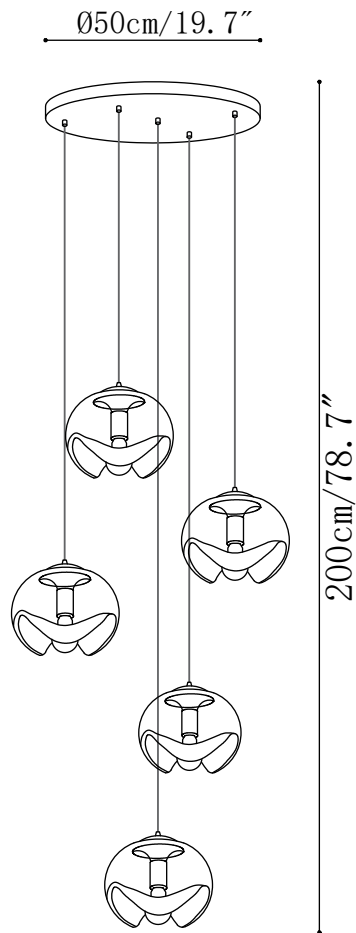

SPECIFICATION SHEET

SPECIFICATION DETAILS

*For custom options, consult factory for details

Fixture Dimensions	Ø 9.8" x H 7.1"
Light source	E26 or E27 (bulb not included)
Wattage	MAX 40W incandescent bulb or LED equivalent.
Voltage	AC 110-240V
Mounting	Hardwired.
Dimming	Compatible with dimmable bulbs (bulb not included)
Control method	Compatible with common wall switches (not included)
Finishes	Silver, Gold
Shade Details	Clear, Amber, Smoky Grey
Material	Iron, Glass, Metal
Wire Length	The standard length of the suspended wire is 59 "(150 cm) and the length is adjustable.

SPECIFICATION SHEET

SPECIFICATION DETAILS

*For custom options, consult factory for details

Fixture Dimensions	Ø 11.8" x H 78.7"
Light source	E26 or E27 (bulb not included)
Wattage	MAX 40W incandescent bulb or LED equivalent.
Voltage	AC 110-240V
Mounting	Hardwired.
Dimming	Compatible with dimmable bulbs (bulb not included)
Control method	Compatible with common wall switches (not included)
Finishes	Silver, Gold
Shade Details	Clear, Amber, Smoky Grey
Material	Iron, Glass, Metal
Wire Length	The standard length of the suspended wire is 59 "(150 cm) and the length is adjustable.

SPECIFICATION SHEET

SPECIFICATION DETAILS

*For custom options, consult factory for details

Fixture Dimensions	Ø 19.7" x H 78.7"
Light source	E26 or E27 (bulb not included)
Wattage	MAX 40W incandescent bulb or LED equivalent.
Voltage	AC 110-240V
Mounting	Hardwired.
Dimming	Compatible with dimmable bulbs (bulb not included)
Control method	Compatible with common wall switches (not included)
Finishes	Silver, Gold
Shade Details	Clear, Amber, Smoky Grey
Material	Iron, Glass, Metal
Wire Length	The standard length of the suspended wire is 59 "(150 cm) and the length is adjustable.