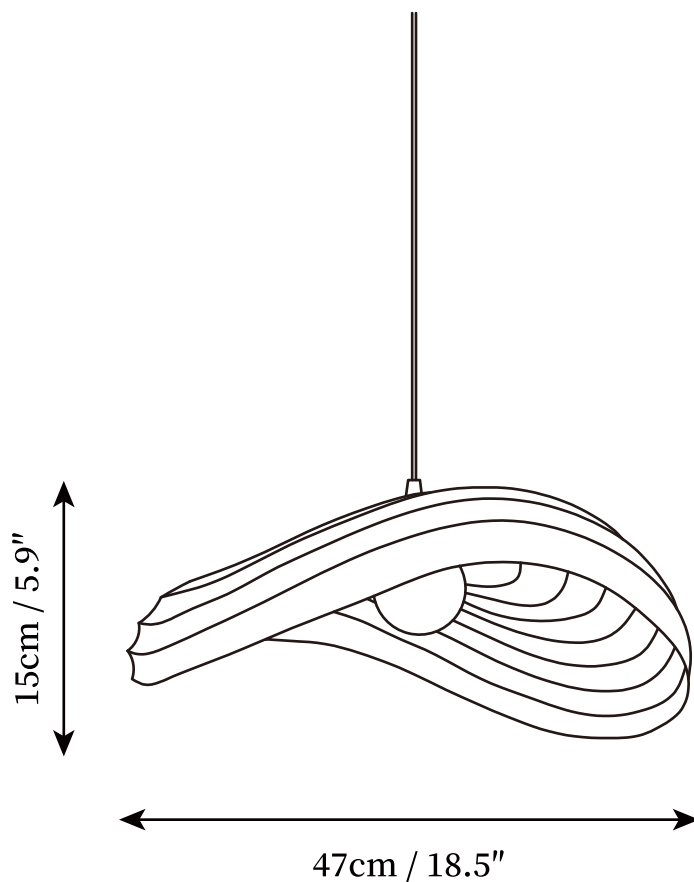

SPECIFICATION DETAILS

*For custom options, consult factory for details

Fixture Dimensions	L 16.9" x W 13" x H 4.7"
Light source	E26 or E27 (bulb not included)
Wattage	MAX 40W incandescent bulb or LED equivalent.
Voltage	AC 110-240V
Mounting	Hardwired.
Dimming	Compatible with dimmable bulbs (bulb not included)
Control method	Compatible with common wall switches (
Finishes	White, White cutout, Beige, Green, Grey.
Shade Details	White, White cutout, Beige, Green, Grey.
Material	Resin, Metal
Wire Length	The standard length of the suspended wire is 59 "(150 cm) and the length is adjustable.

SPECIFICATION SHEET

SPECIFICATION DETAILS

*For custom options, consult factory for details

Fixture Dimensions	L 18.5" x W 17.7" x H 5.9"
Light source	E26 or E27 (bulb not included)
Wattage	MAX 40W incandescent bulb or LED equivalent.
Voltage	AC 110-240V
Mounting	Hardwired.
Dimming	Compatible with dimmable bulbs (bulb not included)
Control method	Compatible with common wall switches(
Finishes	White, White cutout, Beige, Green, Grey.
Shade Details	White, White cutout, Beige, Green, Grey.
Material	Resin, Metal
Wire Length	The standard length of the suspended wire is 59 "(150 cm) and the length is adjustable.

SPECIFICATION SHEET

SPECIFICATION DETAILS

*For custom options, consult factory for details

Fixture Dimensions	L 15" x W 14.2" x H 9.1"
Light source	E26 or E27 (bulb not included)
Wattage	MAX 40W incandescent bulb or LED equivalent.
Voltage	AC 110-240V
Mounting	Hardwired.
Dimming	Compatible with dimmable bulbs (bulb not included)
Control method	Compatible with common wall switches(
Finishes	White, White cutout, Beige, Green, Grey.
Shade Details	White, White cutout, Beige, Green, Grey.
Material	Resin, Metal
Wire Length	The standard length of the suspended wire is 59 "(150 cm) and the length is adjustable.