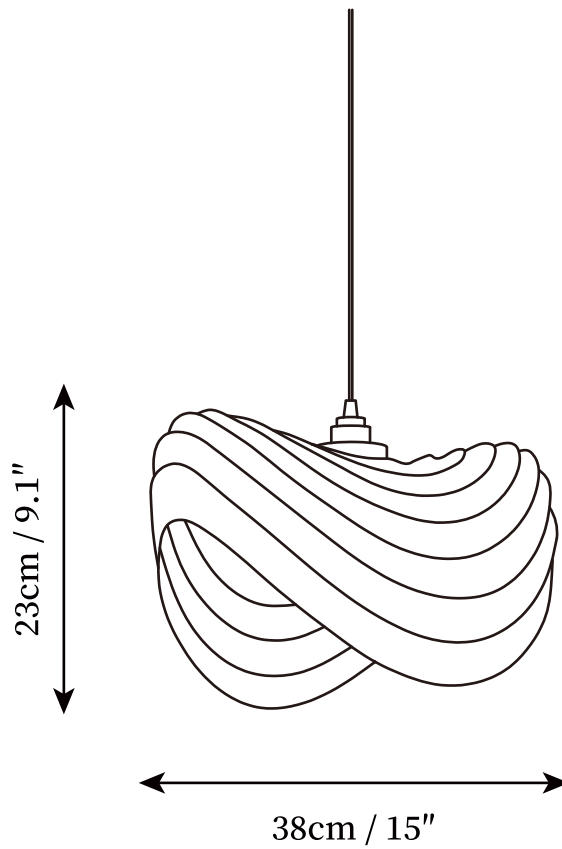

SPECIFICATION DETAILS

*For custom options, consult factory for details

Fixture Dimensions	L 16.9" x W 13" x H 4.7"
Light source	E26 or E27 (bulb not included)
Wattage	MAX 40W incandescent bulb or LED equivalent.
Voltage	AC 110-240V
Mounting	Hardwired.
Dimming	Compatible with dimmable bulbs (bulb not included)
Control method	Compatible with common wall switches (
Finishes	White, White cutout, Beige, Green, Grey.
Shade Details	White, White cutout, Beige, Green, Grey.
Material	Resin, Metal
Wire Length	The standard length of the suspended wire is 59 "(150 cm) and the length is adjustable.

SPECIFICATION SHEET

SPECIFICATION DETAILS

*For custom options, consult factory for details

Fixture Dimensions	L 18.5" x W 17.7" x H 5.9"
Light source	E26 or E27 (bulb not included)
Wattage	MAX 40W incandescent bulb or LED equivalent.
Voltage	AC 110-240V
Mounting	Hardwired.
Dimming	Compatible with dimmable bulbs (bulb not included)
Control method	Compatible with common wall switches(
Finishes	White, White cutout, Beige, Green, Grey.
Shade Details	White, White cutout, Beige, Green, Grey.
Material	Resin, Metal
Wire Length	The standard length of the suspended wire is 59 "(150 cm) and the length is adjustable.

SPECIFICATION SHEET

SPECIFICATION DETAILS

*For custom options, consult factory for details

Fixture Dimensions	L 15" x W 14.2" x H 9.1"
Light source	E26 or E27 (bulb not included)
Wattage	MAX 40W incandescent bulb or LED equivalent.
Voltage	AC 110-240V
Mounting	Hardwired.
Dimming	Compatible with dimmable bulbs (bulb not included)
Control method	Compatible with common wall switches(
Finishes	White, White cutout, Beige, Green, Grey.
Shade Details	White, White cutout, Beige, Green, Grey.
Material	Resin, Metal
Wire Length	The standard length of the suspended wire is 59 "(150 cm) and the length is adjustable.