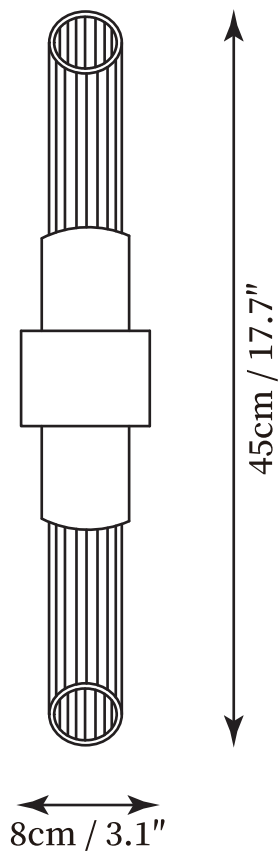

# SPECIFICATION SHEET

---

## SPECIFICATION DETAILS

\*For custom options, consult factory for details

Fixture Dimensions	D 3.1" x H 17.7"
Light source	Integrated LED
Wattage	~10 W
Voltage	AC 110-240V
Color Temperature	3000k
CRI(Ra)	80CRI
Mounting	Wall
Driver Required	Yes
Optional Color Temps	Warm Light (3000K), Neutral Light (4500K), Cool Light (6000K)
LED Rated Life	30000 hours
Dimming	Dimming is not supported
Finishes	Gold
Shade Details	Clear
Material	Iron, Metal, Crystal
Wire Length	No
Wire Type	No