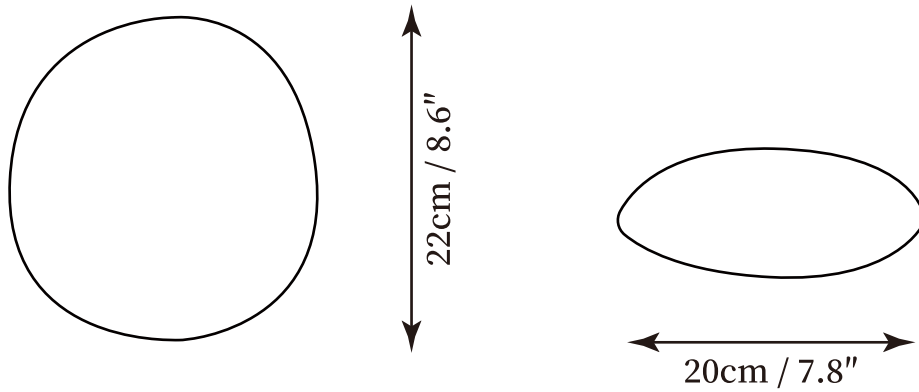

SPECIFICATION SHEET

SPECIFICATION DETAILS

*For custom options, consult factory for details

Fixture Dimensions	D 8.6" x H 8.6"
Light source	Integrated LED
Wattage	~5 Watts
Voltage	AC 110-240V
Dimming	Not supported
CRI(Ra)	90+CRI
Mounting	Hardwired.
LED Rated Life	30000 hours
Color Temperature	Warm Light (3000K), Neutral Light (4000K), Cool Light (6000K)
Control method	Compatible with common wall switches(not included)
Finishes	Chrome
Shade Details	White, Amber, Green, Smoky gray.
Material	Metal, Glass.