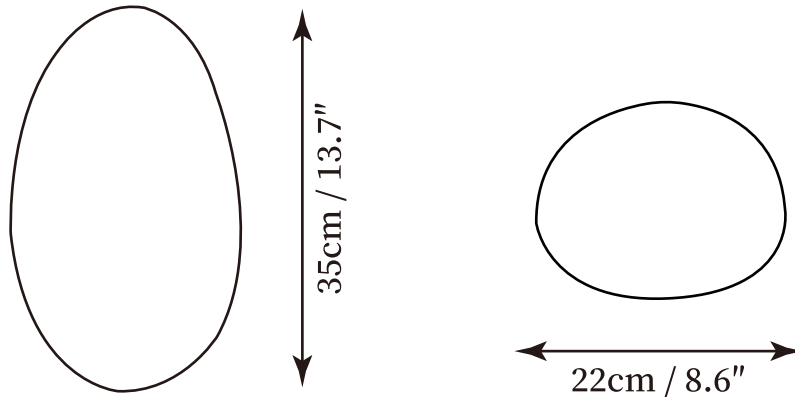

## SPECIFICATION DETAILS

\*For custom options, consult factory for details

|                           |   |
|---------------------------|---|
| <b>Fixture Dimensions</b> | D 8.6" x H 13.7"  |
| <b>Light source</b>       | Integrated LED  |
| <b>Wattage</b>            | ~5 Watts  |
| <b>Voltage</b>            | AC 110-240V   |
| <b>Dimming</b>            | Not supported   |
| <b>CRI(Ra)</b>            | 90+CRI  |
| <b>Mounting</b>           | Hardwired.  |
| <b>LED Rated Life</b>     | 30000 hours   |
| <b>Color Temperature</b>  | Warm Light (3000K), Neutral Light (4000K), Cool Light (6000K) |
| <b>Control method</b>     | Compatible with common wall switches (not included)           |
| <b>Finishes</b>           | Chrome  |
| <b>Shade Details</b>      | White, Amber, Green, Smoky gray.                              |
| <b>Material</b>           | Metal, Glass.   |

## SPECIFICATION DETAILS

\*For custom options, consult factory for details

|                           |   |
|---------------------------|---|
| <b>Fixture Dimensions</b> | D 7.1" x H 11.8"  |
| <b>Light source</b>       | Integrated LED  |
| <b>Wattage</b>            | ~5 Watts  |
| <b>Voltage</b>            | AC 110-240V   |
| <b>Dimming</b>            | Not supported   |
| <b>CRI(Ra)</b>            | 90+CRI  |
| <b>Mounting</b>           | Hardwired.  |
| <b>LED Rated Life</b>     | 30000 hours   |
| <b>Color Temperature</b>  | Warm Light (3000K), Neutral Light (4000K), Cool Light (6000K) |
| <b>Control method</b>     | Compatible with common wall switches (not included)           |
| <b>Finishes</b>           | Chrome  |
| <b>Shade Details</b>      | White, Amber, Green, Smoky gray.                              |
| <b>Material</b>           | Metal, Glass.   |