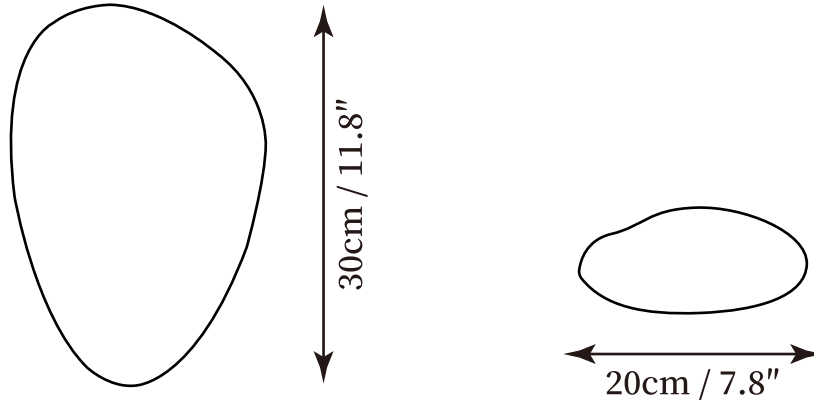

SPECIFICATION SHEET

SPECIFICATION DETAILS

*For custom options, consult factory for details

Fixture Dimensions	D 7.1" x H 11.8"
Light source	Integrated LED
Wattage	~5 Watts
Voltage	AC 110-240V
Dimming	Not supported
CRI(Ra)	90+CRI
Mounting	Hardwired.
LED Rated Life	30000 hours
Color Temperature	Warm Light (3000K), Neutral Light (4000K), Cool Light (6000K)
Control method	Compatible with common wall switches (not included)
Finishes	Chrome
Shade Details	White, Amber, Green, Smoky gray.
Material	Metal, Glass.