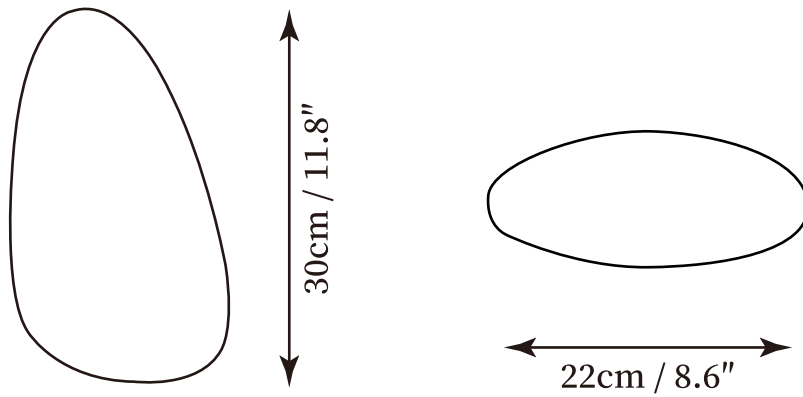

## SPECIFICATION DETAILS

\*For custom options, consult factory for details

|                           |   |
|---------------------------|---|
| <b>Fixture Dimensions</b> | D 8.6" x H 13.7"  |
| <b>Light source</b>       | Integrated LED  |
| <b>Wattage</b>            | ~5 Watts  |
| <b>Voltage</b>            | AC 110-240V   |
| <b>Dimming</b>            | Not supported   |
| <b>CRI(Ra)</b>            | 90+CRI  |
| <b>Mounting</b>           | Hardwired.  |
| <b>LED Rated Life</b>     | 30000 hours   |
| <b>Color Temperature</b>  | Warm Light (3000K), Neutral Light (4000K), Cool Light (6000K) |
| <b>Control method</b>     | Compatible with common wall switches (not included)           |
| <b>Finishes</b>           | Chrome  |
| <b>Shade Details</b>      | White, Amber, Green, Smoky gray.                              |
| <b>Material</b>           | Metal, Glass.   |

## SPECIFICATION DETAILS

\*For custom options, consult factory for details

|                           |   |
|---------------------------|---|
| <b>Fixture Dimensions</b> | D 7.1" x H 11.8"  |
| <b>Light source</b>       | Integrated LED  |
| <b>Wattage</b>            | ~5 Watts  |
| <b>Voltage</b>            | AC 110-240V   |
| <b>Dimming</b>            | Not supported   |
| <b>CRI(Ra)</b>            | 90+CRI  |
| <b>Mounting</b>           | Hardwired.  |
| <b>LED Rated Life</b>     | 30000 hours   |
| <b>Color Temperature</b>  | Warm Light (3000K), Neutral Light (4000K), Cool Light (6000K) |
| <b>Control method</b>     | Compatible with common wall switches (not included)           |
| <b>Finishes</b>           | Chrome  |
| <b>Shade Details</b>      | White, Amber, Green, Smoky gray.                              |
| <b>Material</b>           | Metal, Glass.   |