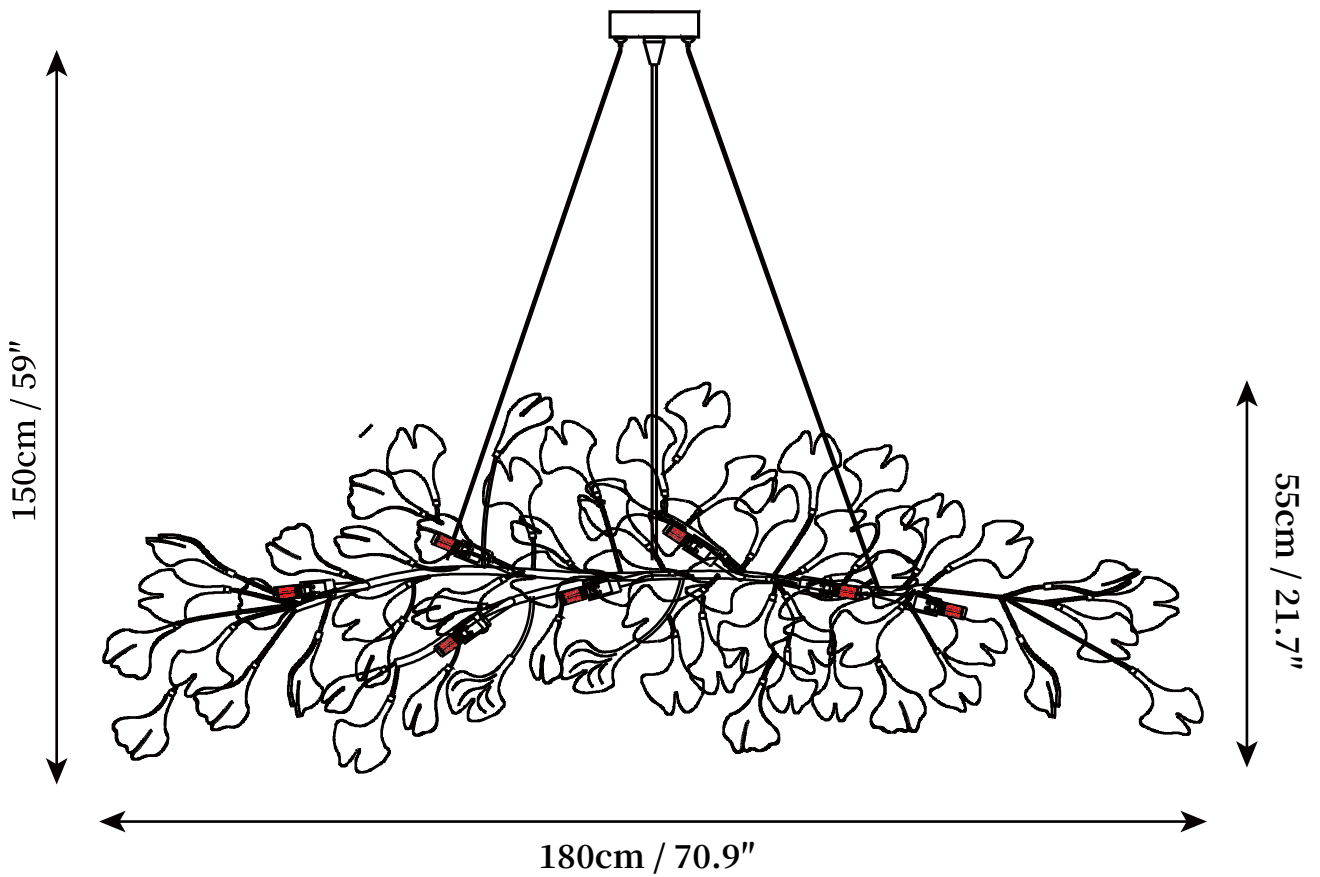

SPECIFICATION DETAILS

*For custom options, consult factory for details

Fixture Dimensions	L 39.3" x H 17.7"
Light source	G9 (bulb not included).
Wattage	~ 5W incandescent bulb or LED equivalent.
Voltage	AC 110-240V
Mounting	Hardwired.
Dimming	Compatible with dimmable bulbs (bulb not included)
Control method	Compatible with common wall switches (not included)
Finishes	Gold.
Shade Details	White.
Material	Metal, Iron, Ceramics.
Wire Length	The standard length of the cord is 59" (150 cm), the length is adjustable.

SPECIFICATION DETAILS

*For custom options, consult factory for details

Fixture Dimensions	L 47.2" x H 19.6"
Light source	G9 (bulb not included).
Wattage	~ 5W incandescent bulb or LED equivalent.
Voltage	AC 110-240V
Mounting	Hardwired.
Dimming	Compatible with dimmable bulbs (bulb not included)
Control method	Compatible with common wall switches (not included)
Finishes	Gold.
Shade Details	White.
Material	Metal, Iron, Ceramics.
Wire Length	The standard length of the cord is 59" (150 cm), the length is adjustable.

SPECIFICATION DETAILS

*For custom options, consult factory for details

Fixture Dimensions	L 59" x H 23.6"
Light source	G9 (bulb not included).
Wattage	~ 5W incandescent bulb or LED equivalent.
Voltage	AC 110-240V
Mounting	Hardwired.
Dimming	Compatible with dimmable bulbs (bulb not included)
Control method	Compatible with common wall switches(not included)
Finishes	Gold.
Shade Details	White.
Material	Metal, Iron, Ceramics.
Wire Length	The standard length of the cord is 59" (150 cm), the length is adjustable.