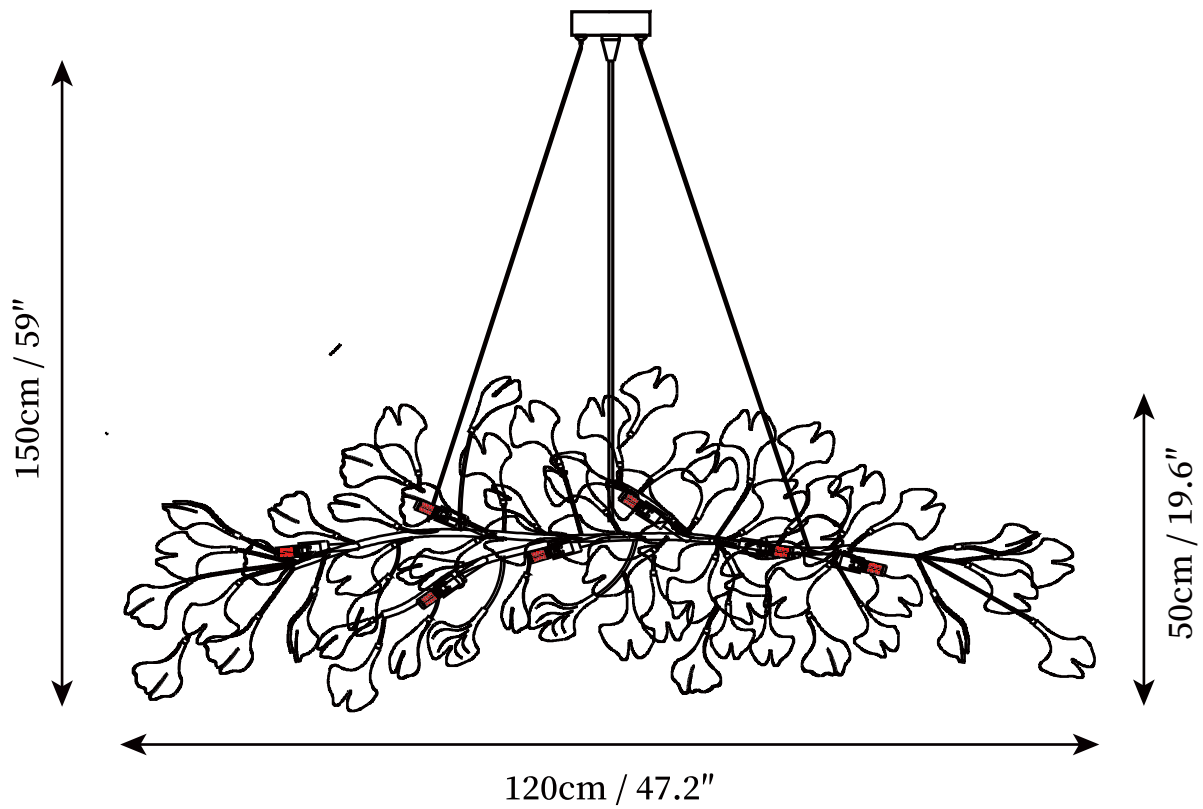

SPECIFICATION DETAILS

*For custom options, consult factory for details

Fixture Dimensions	L 39.3" x H 17.7"
Light source	G9 (bulb not included).
Wattage	~ 5W incandescent bulb or LED equivalent.
Voltage	AC 110-240V
Mounting	Hardwired.
Dimming	Compatible with dimmable bulbs (bulb not included)
Control method	Compatible with common wall switches (not included)
Finishes	Gold.
Shade Details	White.
Material	Metal, Iron, Ceramics.
Wire Length	The standard length of the cord is 59" (150 cm), the length is adjustable.

SPECIFICATION DETAILS

*For custom options, consult factory for details

Fixture Dimensions	L 47.2" x H 19.6"
Light source	G9 (bulb not included).
Wattage	~ 5W incandescent bulb or LED equivalent.
Voltage	AC 110-240V
Mounting	Hardwired.
Dimming	Compatible with dimmable bulbs (bulb not included)
Control method	Compatible with common wall switches (not included)
Finishes	Gold.
Shade Details	White.
Material	Metal, Iron, Ceramics.
Wire Length	The standard length of the cord is 59" (150 cm), the length is adjustable.

SPECIFICATION DETAILS

*For custom options, consult factory for details

Fixture Dimensions	L 59" x H 23.6"
Light source	G9 (bulb not included).
Wattage	~ 5W incandescent bulb or LED equivalent.
Voltage	AC 110-240V
Mounting	Hardwired.
Dimming	Compatible with dimmable bulbs (bulb not included)
Control method	Compatible with common wall switches(not included)
Finishes	Gold.
Shade Details	White.
Material	Metal, Iron, Ceramics.
Wire Length	The standard length of the cord is 59" (150 cm), the length is adjustable.