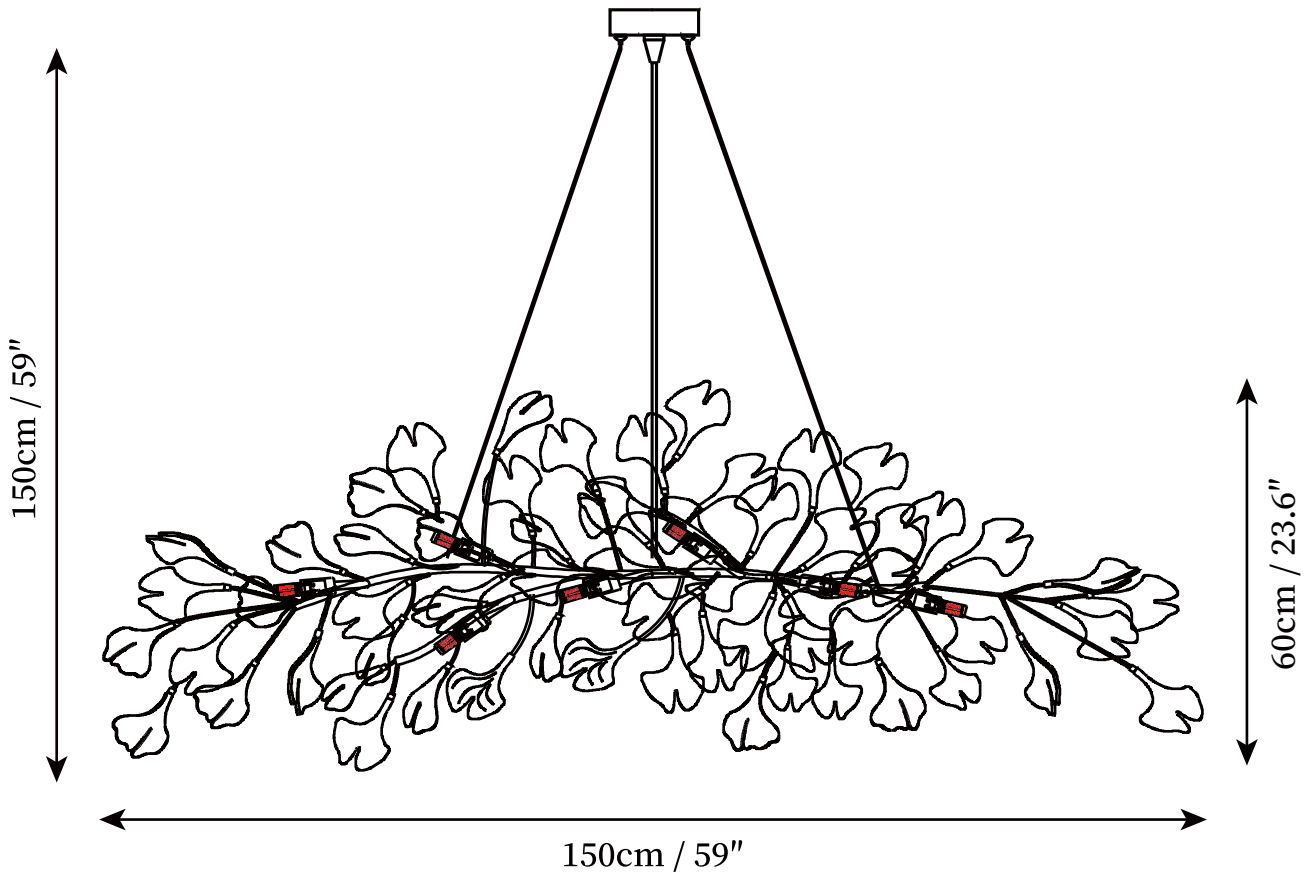

SPECIFICATION DETAILS

*For custom options, consult factory for details

Fixture Dimensions	L 39.3" x H 17.7"
Light source	G9 (bulb not included).
Wattage	~ 5W incandescent bulb or LED equivalent.
Voltage	AC 110-240V
Mounting	Hardwired.
Dimming	Compatible with dimmable bulbs (bulb not included)
Control method	Compatible with common wall switches (not included)
Finishes	Gold.
Shade Details	White.
Material	Metal, Iron, Ceramics.
Wire Length	The standard length of the cord is 59" (150 cm), the length is adjustable.

SPECIFICATION DETAILS

*For custom options, consult factory for details

Fixture Dimensions	L 47.2" x H 19.6"
Light source	G9 (bulb not included).
Wattage	~ 5W incandescent bulb or LED equivalent.
Voltage	AC 110-240V
Mounting	Hardwired.
Dimming	Compatible with dimmable bulbs (bulb not included)
Control method	Compatible with common wall switches (not included)
Finishes	Gold.
Shade Details	White.
Material	Metal, Iron, Ceramics.
Wire Length	The standard length of the cord is 59" (150 cm), the length is adjustable.

SPECIFICATION DETAILS

*For custom options, consult factory for details

Fixture Dimensions	L 59" x H 23.6"
Light source	G9 (bulb not included).
Wattage	~ 5W incandescent bulb or LED equivalent.
Voltage	AC 110-240V
Mounting	Hardwired.
Dimming	Compatible with dimmable bulbs (bulb not included)
Control method	Compatible with common wall switches(not included)
Finishes	Gold.
Shade Details	White.
Material	Metal, Iron, Ceramics.
Wire Length	The standard length of the cord is 59" (150 cm), the length is adjustable.