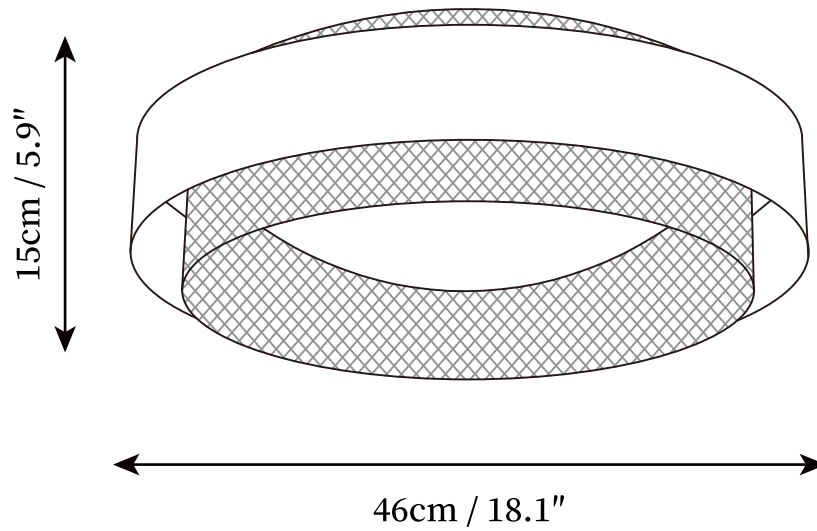

SPECIFICATION SHEET

SPECIFICATION DETAILS

*For custom options, consult factory for details

Fixture Dimensions	D 15" x H 5.9"
Light source	Integrated LED
Wattage	~15W
Voltage	AC 110-240V
Dimming	Not supported
CRI(Ra)	90+CRI
Mounting	Hardwired.
LED Rated Life	30000 hours
Color Temperature	Warm Light (3000K), Neutral Light (4000K), Cool Light (6000K)
Control method	Compatible with common wall switches(not included)
Finishes	Gold+White, Gold+Black
Acrylic Color	White
Material	Iron, Metal, Acrylic

SPECIFICATION SHEET

SPECIFICATION DETAILS

*For custom options, consult factory for details

Fixture Dimensions	D 18.1" x H 5.9"
Light source	Integrated LED
Wattage	~15W
Voltage	AC 110-240V
Dimming	Not supported
CRI(Ra)	90+CRI
Mounting	Hardwired.
LED Rated Life	30000 hours
Color Temperature	Warm Light (3000K), Neutral Light (4000K), Cool Light (6000K)
Control method	Compatible with common wall switches(not included)
Finishes	Gold+White, Gold+Black
Acrylic Color	White
Material	Iron, Metal, Acrylic

SPECIFICATION SHEET

SPECIFICATION DETAILS

*For custom options, consult factory for details

Fixture Dimensions	D 24.4" x H 5.9"
Light source	Integrated LED
Wattage	~15W
Voltage	AC 110-240V
Dimming	Not supported
CRI(Ra)	90+CRI
Mounting	Hardwired.
LED Rated Life	30000 hours
Color Temperature	Warm Light (3000K), Neutral Light (4000K), Cool Light (6000K)
Control method	Compatible with common wall switches(not included)
Finishes	Gold+White, Gold+Black
Acrylic Color	White
Material	Iron, Metal, Acrylic