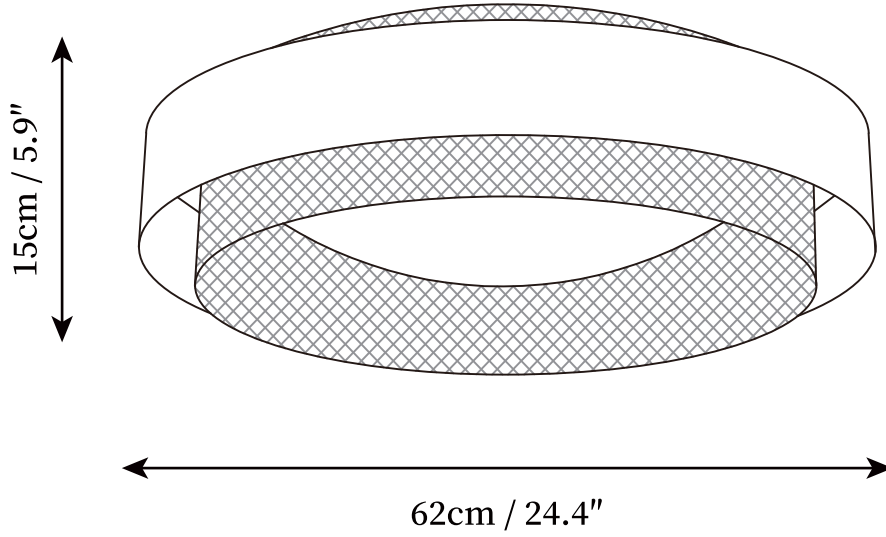

SPECIFICATION SHEET

SPECIFICATION DETAILS

*For custom options, consult factory for details

Fixture Dimensions	D 15" x H 5.9"
Light source	Integrated LED
Wattage	~15W
Voltage	AC 110-240V
Dimming	Not supported
CRI(Ra)	90+CRI
Mounting	Hardwired.
LED Rated Life	30000 hours
Color Temperature	Warm Light (3000K), Neutral Light (4000K), Cool Light (6000K)
Control method	Compatible with common wall switches(not included)
Finishes	Gold+White, Gold+Black
Acrylic Color	White
Material	Iron, Metal, Acrylic

SPECIFICATION SHEET

SPECIFICATION DETAILS

*For custom options, consult factory for details

Fixture Dimensions	D 18.1" x H 5.9"
Light source	Integrated LED
Wattage	~15W
Voltage	AC 110-240V
Dimming	Not supported
CRI(Ra)	90+CRI
Mounting	Hardwired.
LED Rated Life	30000 hours
Color Temperature	Warm Light (3000K), Neutral Light (4000K), Cool Light (6000K)
Control method	Compatible with common wall switches(not included)
Finishes	Gold+White, Gold+Black
Acrylic Color	White
Material	Iron, Metal, Acrylic

SPECIFICATION SHEET

SPECIFICATION DETAILS

*For custom options, consult factory for details

Fixture Dimensions	D 24.4" x H 5.9"
Light source	Integrated LED
Wattage	~15W
Voltage	AC 110-240V
Dimming	Not supported
CRI(Ra)	90+CRI
Mounting	Hardwired.
LED Rated Life	30000 hours
Color Temperature	Warm Light (3000K), Neutral Light (4000K), Cool Light (6000K)
Control method	Compatible with common wall switches(not included)
Finishes	Gold+White, Gold+Black
Acrylic Color	White
Material	Iron, Metal, Acrylic