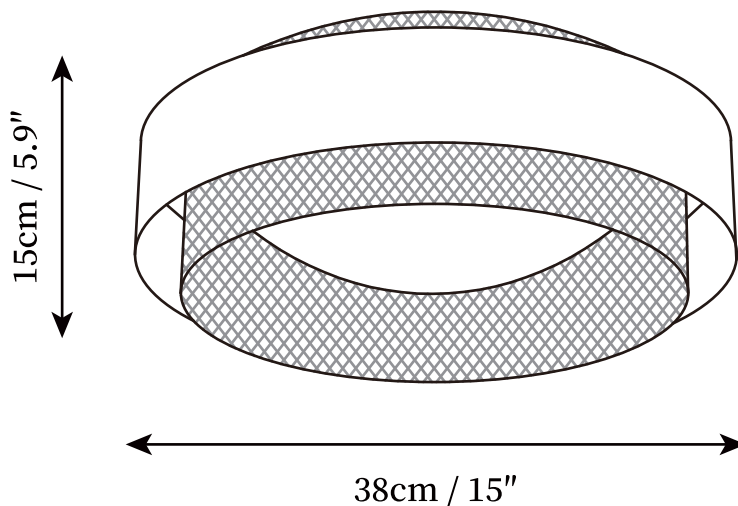

SPECIFICATION SHEET

SPECIFICATION DETAILS

*For custom options, consult factory for details

Fixture Dimensions	D 15" x H 5.9"
Light source	Integrated LED
Wattage	~15W
Voltage	AC 110-240V
Dimming	Not supported
CRI(Ra)	90+CRI
Mounting	Hardwired.
LED Rated Life	30000 hours
Color Temperature	Warm Light (3000K), Neutral Light (4000K), Cool Light (6000K)
Control method	Compatible with common wall switches(not included)
Finishes	Gold+White, Gold+Black
Acrylic Color	White
Material	Iron, Metal, Acrylic

SPECIFICATION SHEET

SPECIFICATION DETAILS

*For custom options, consult factory for details

Fixture Dimensions	D 18.1" x H 5.9"
Light source	Integrated LED
Wattage	~15W
Voltage	AC 110-240V
Dimming	Not supported
CRI(Ra)	90+CRI
Mounting	Hardwired.
LED Rated Life	30000 hours
Color Temperature	Warm Light (3000K), Neutral Light (4000K), Cool Light (6000K)
Control method	Compatible with common wall switches(not included)
Finishes	Gold+White, Gold+Black
Acrylic Color	White
Material	Iron, Metal, Acrylic

SPECIFICATION SHEET

SPECIFICATION DETAILS

*For custom options, consult factory for details

Fixture Dimensions	D 24.4" x H 5.9"
Light source	Integrated LED
Wattage	~15W
Voltage	AC 110-240V
Dimming	Not supported
CRI(Ra)	90+CRI
Mounting	Hardwired.
LED Rated Life	30000 hours
Color Temperature	Warm Light (3000K), Neutral Light (4000K), Cool Light (6000K)
Control method	Compatible with common wall switches(not included)
Finishes	Gold+White, Gold+Black
Acrylic Color	White
Material	Iron, Metal, Acrylic