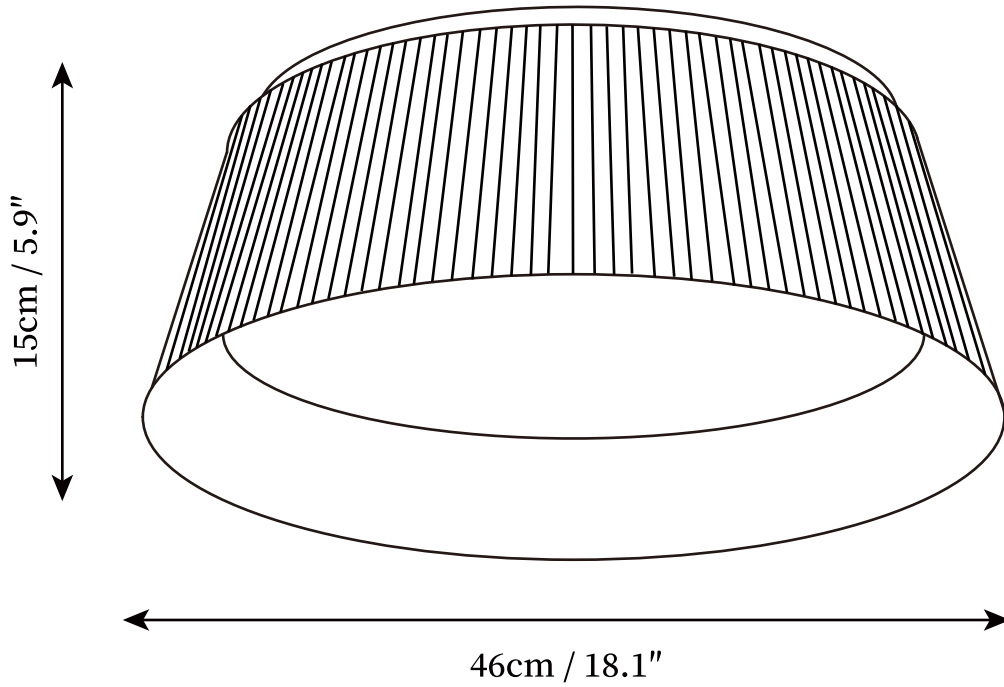

## SPECIFICATION DETAILS

\*For custom options, consult factory for details

<b>Fixture Dimensions</b>	D 18.1" x H 5.9"
<b>Light source</b>	Integrated LED
<b>Wattage</b>	~5W
<b>Voltage</b>	AC 110-240V
<b>Dimming</b>	Not supported
<b>CRI(Ra)</b>	90+CRI
<b>Mounting</b>	Hardwired.
<b>LED Rated Life</b>	30000 hours
<b>Color Temperature</b>	Warm Light (3000K), Neutral Light (4000K), Cool Light (6000K)
<b>Control method</b>	Compatible with common wall switches(not included)
<b>Finishes</b>	White, Black.
<b>Shade Details</b>	White.
<b>Material</b>	Metal, Acrylic.