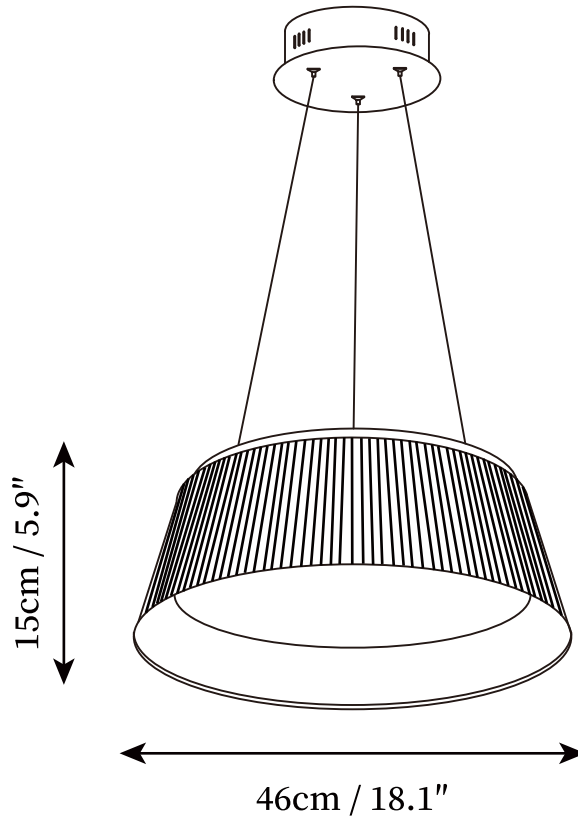

SPECIFICATION SHEET

SPECIFICATION DETAILS

*For custom options, consult factory for details

Fixture Dimensions	D 18.1" x H 5.9"
Light source	Integrated LED
Wattage	~ 5W
Voltage	AC 110-240V
Dimming	Not supported
CRI(Ra)	90+ CRI
Mounting	Hardwired.
LED Rated Life	30000 hours
Color Temperature	Warm Light (3000K), Neutral Light (4000K), Cool Light (6000K)
Control method	Compatible with common wall switches(not included)
Finishes	White, Black
Shadow Details	White
Material	Iron, Metal, Acrylic
Wire Length	The standard length of the cord is 59" (150 cm), the length is adjustable.