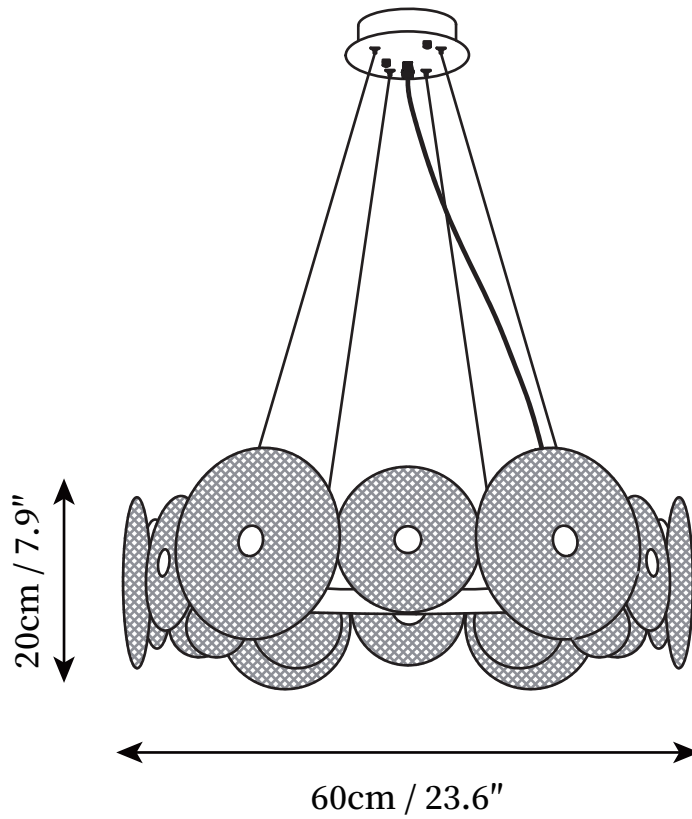

## SPECIFICATION DETAILS

\*For custom options, consult factory for details

<b>Fixture Dimensions</b>	D 23.6" x H 7.9"
<b>Light source</b>	Integrated LED
<b>Wattage</b>	60W
<b>Voltage</b>	AC 110-240V
<b>Color Temperature</b>	3000k
<b>CRI(Ra)</b>	80CRI
<b>Mounting</b>	Ceiling
<b>Driver Required</b>	Yes
<b>Optional Color Temps</b>	Warm Light (3000K), Neutral Light (4500K), Cool Light (6000K)
<b>LED Rated Life</b>	30000hours
<b>Dimming</b>	Dimming is not supported
<b>Finishes</b>	Bronzed
<b>Glass Details</b>	Bronzed
<b>Material</b>	Iron, Metal, Crystal Glass
<b>Wire Length</b>	59"
<b>Wire Type</b>	Black Coaxial Wire

## SPECIFICATION DETAILS

\*For custom options, consult factory for details

<b>Fixture Dimensions</b>	D 31.5" x H 7.9"
<b>Light source</b>	Integrated LED
<b>Wattage</b>	70W
<b>Voltage</b>	AC 110-240V
<b>Color Temperature</b>	3000k
<b>CRI(Ra)</b>	80CRI
<b>Mounting</b>	Ceiling
<b>Driver Required</b>	Yes
<b>Optional Color Temps</b>	Warm Light (3000K), Neutral Light (4500K), Cool Light (6000K)
<b>LED Rated Life</b>	30000hours
<b>Dimming</b>	Dimming is not supported
<b>Finishes</b>	Bronzed
<b>Glass Details</b>	Bronzed
<b>Material</b>	Iron, Metal, Crystal Glass
<b>Wire Length</b>	59"
<b>Wire Type</b>	Black Coaxial Wire