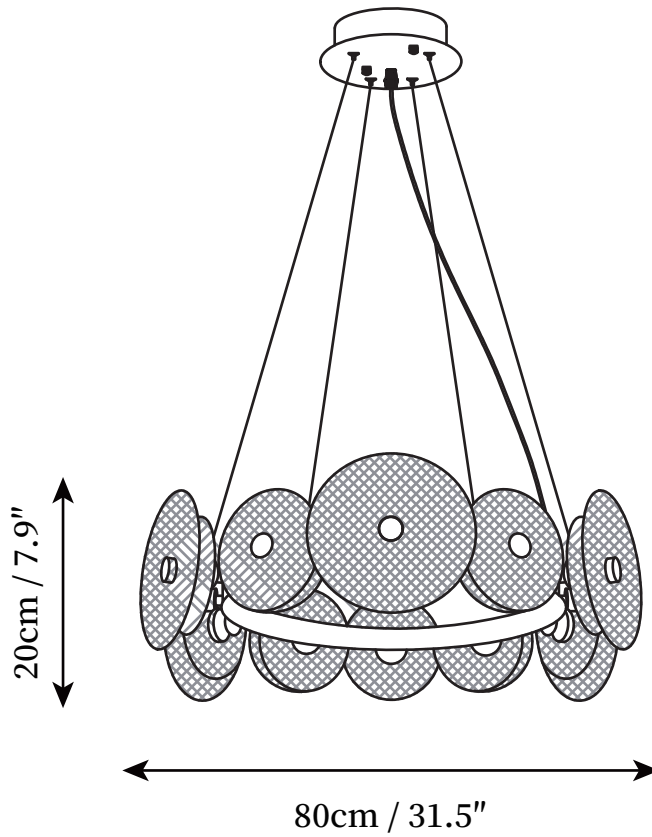

## SPECIFICATION DETAILS

\*For custom options, consult factory for details

<b>Fixture Dimensions</b>	D 23.6" x H 7.9"
<b>Light source</b>	Integrated LED
<b>Wattage</b>	60W
<b>Voltage</b>	AC 110-240V
<b>Color Temperature</b>	3000k
<b>CRI(Ra)</b>	80CRI
<b>Mounting</b>	Ceiling
<b>Driver Required</b>	Yes
<b>Optional Color Temps</b>	Warm Light (3000K), Neutral Light (4500K), Cool Light (6000K)
<b>LED Rated Life</b>	30000hours
<b>Dimming</b>	Dimming is not supported
<b>Finishes</b>	Bronzed
<b>Glass Details</b>	Bronzed
<b>Material</b>	Iron, Metal, Crystal Glass
<b>Wire Length</b>	59"
<b>Wire Type</b>	Black Coaxial Wire

## SPECIFICATION DETAILS

\*For custom options, consult factory for details

<b>Fixture Dimensions</b>	D 31.5" x H 7.9"
<b>Light source</b>	Integrated LED
<b>Wattage</b>	70W
<b>Voltage</b>	AC 110-240V
<b>Color Temperature</b>	3000k
<b>CRI(Ra)</b>	80CRI
<b>Mounting</b>	Ceiling
<b>Driver Required</b>	Yes
<b>Optional Color Temps</b>	Warm Light (3000K), Neutral Light (4500K), Cool Light (6000K)
<b>LED Rated Life</b>	30000hours
<b>Dimming</b>	Dimming is not supported
<b>Finishes</b>	Bronzed
<b>Glass Details</b>	Bronzed
<b>Material</b>	Iron, Metal, Crystal Glass
<b>Wire Length</b>	59"
<b>Wire Type</b>	Black Coaxial Wire