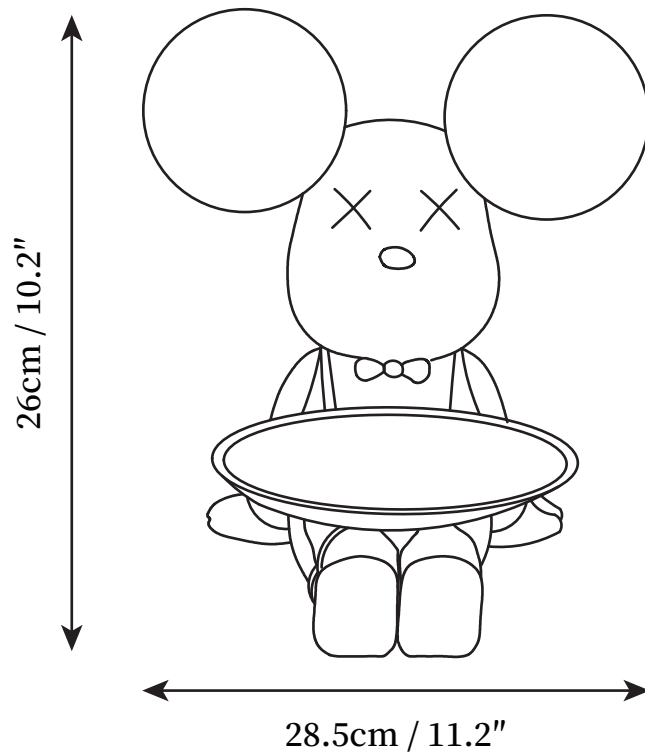

SPECIFICATION SHEET

SPECIFICATION DETAILS

*For custom options, consult factory for details

Fixture Dimensions	D 7.7" x H 11.8"
Light source	G4
Wattage	3W
Voltage	AC 110-240V
Color Temperature	Based on the purchase of light bulbs
CRI(Ra)	80CRI
Mounting	Table
Driver Required	NO
Optional Color Temps	Buy bulbs as needed
LED Rated Life	Based on bulb life (we do not supply bulbs)
Dimming	Dimming is not supported
Finishes	White+Gold
Glass Details	White
Material	Resin, Glass, Metal
Wire Length	59"
Wire Type	Wire with switch plug

SPECIFICATION SHEET

SPECIFICATION DETAILS

*For custom options, consult factory for details

Fixture Dimensions	D 11.2" x H 10.2"
Light source	G4
Wattage	3W
Voltage	AC 110-240V
Color Temperature	Based on the purchase of light bulbs
CRI(Ra)	80CRI
Mounting	Table
Driver Required	NO
Optional Color Temps	Buy bulbs as needed
LED Rated Life	Based on bulb life (we do not supply bulbs)
Dimming	Dimming is not supported
Finishes	White+Gold
Glass Details	White
Material	Resin, Glass, Metal
Wire Length	59"
Wire Type	Wire with switch plug