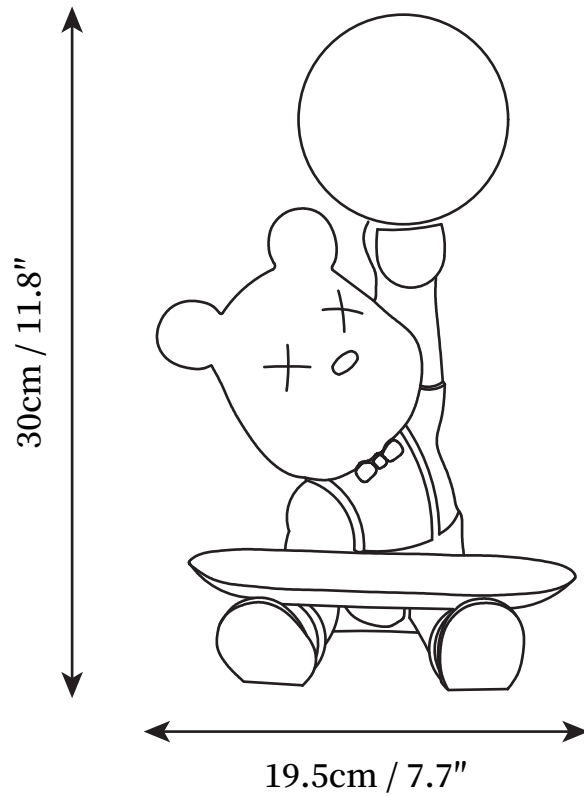

SPECIFICATION SHEET

SPECIFICATION DETAILS

*For custom options, consult factory for details

Fixture Dimensions	D 7.7" x H 11.8"
Light source	G4
Wattage	3W
Voltage	AC 110-240V
Color Temperature	Based on the purchase of light bulbs
CRI(Ra)	80CRI
Mounting	Table
Driver Required	NO
Optional Color Temps	Buy bulbs as needed
LED Rated Life	Based on bulb life (we do not supply bulbs)
Dimming	Dimming is not supported
Finishes	White+Gold
Glass Details	White
Material	Resin, Glass, Metal
Wire Length	59"
Wire Type	Wire with switch plug

SPECIFICATION SHEET

SPECIFICATION DETAILS

*For custom options, consult factory for details

Fixture Dimensions	D 11.2" x H 10.2"
Light source	G4
Wattage	3W
Voltage	AC 110-240V
Color Temperature	Based on the purchase of light bulbs
CRI(Ra)	80CRI
Mounting	Table
Driver Required	NO
Optional Color Temps	Buy bulbs as needed
LED Rated Life	Based on bulb life (we do not supply bulbs)
Dimming	Dimming is not supported
Finishes	White+Gold
Glass Details	White
Material	Resin, Glass, Metal
Wire Length	59"
Wire Type	Wire with switch plug