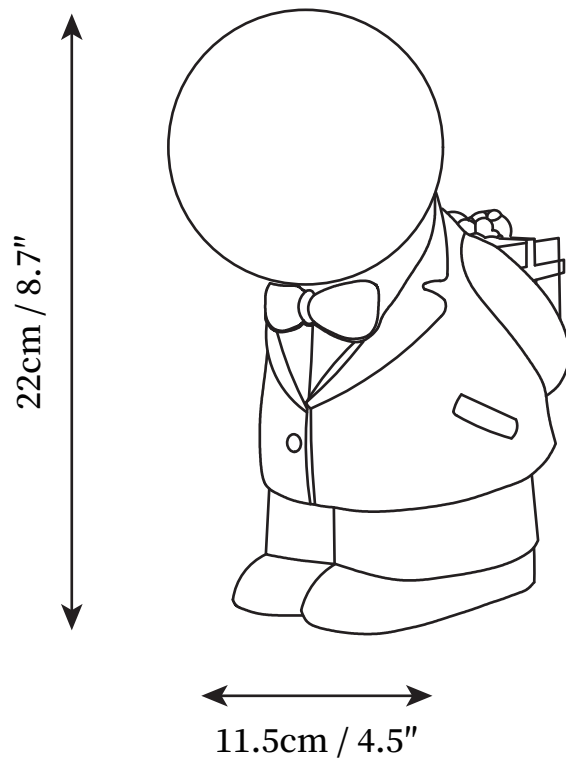

## SPECIFICATION DETAILS

\*For custom options, consult factory for details

<b>Fixture Dimensions</b>	D 4.5" x H 8.7"
<b>Light source</b>	G9
<b>Wattage</b>	5W
<b>Voltage</b>	AC 110-240V
<b>Color Temperature</b>	Based on the purchase of light bulbs
<b>CRI(Ra)</b>	80CRI
<b>Mounting</b>	Table
<b>Driver Required</b>	NO
<b>Optional Color Temps</b>	Buy bulbs as needed
<b>LED Rated Life</b>	Based on bulb life (we do not supply bulbs)
<b>Dimming</b>	Dimming is not supported
<b>Finishes</b>	White & Gold
<b>Shade Details</b>	White
<b>Material</b>	Resin
<b>Wire Length</b>	47.2"
<b>Wire Type</b>	Provide with USB charging cable.

## SPECIFICATION DETAILS

\*For custom options, consult factory for details

<b>Fixture Dimmensions</b>	D 4.9" x H 8.7"
<b>Light source</b>	G9
<b>Wattage</b>	5W
<b>Voltage</b>	AC 110-240V
<b>Color Temperature</b>	Based on the purchase of light bulbs
<b>CRI(Ra)</b>	80CRI
<b>Mounting</b>	Table
<b>Driver Required</b>	NO
<b>Optional Color Temps</b>	Buy bulbs as needed
<b>LED Rated Life</b>	Based on bulb life (we do not supply bulbs)
<b>Dimming</b>	Dimming is not supported
<b>Finishes</b>	White & Gold
<b>Shade Details</b>	White
<b>Material</b>	Resin
<b>Wire Length</b>	47.2"
<b>Wire Type</b>	Provide with USB charging cable.