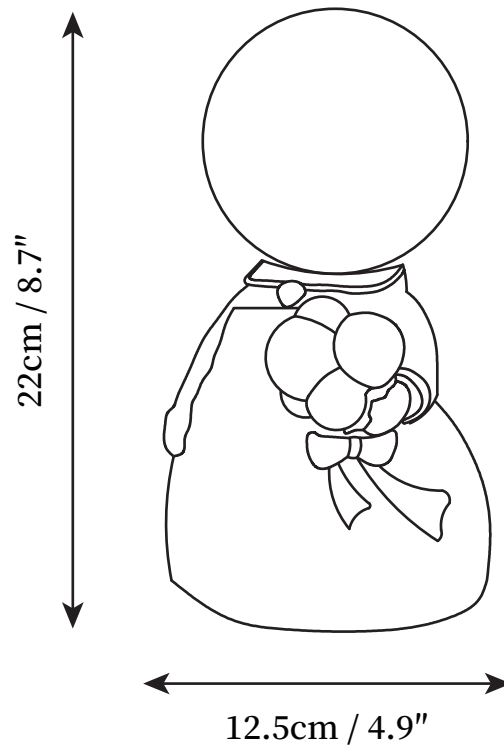

## SPECIFICATION DETAILS

\*For custom options, consult factory for details

<b>Fixture Dimensions</b>	D 4.5" x H 8.7"
<b>Light source</b>	G9
<b>Wattage</b>	5W
<b>Voltage</b>	AC 110-240V
<b>Color Temperature</b>	Based on the purchase of light bulbs
<b>CRI(Ra)</b>	80CRI
<b>Mounting</b>	Table
<b>Driver Required</b>	NO
<b>Optional Color Temps</b>	Buy bulbs as needed
<b>LED Rated Life</b>	Based on bulb life (we do not supply bulbs)
<b>Dimming</b>	Dimming is not supported
<b>Finishes</b>	White & Gold
<b>Shade Details</b>	White
<b>Material</b>	Resin
<b>Wire Length</b>	47.2"
<b>Wire Type</b>	Provide with USB charging cable.

## SPECIFICATION DETAILS

\*For custom options, consult factory for details

<b>Fixture Dimmensions</b>	D 4.9" x H 8.7"
<b>Light source</b>	G9
<b>Wattage</b>	5W
<b>Voltage</b>	AC 110-240V
<b>Color Temperature</b>	Based on the purchase of light bulbs
<b>CRI(Ra)</b>	80CRI
<b>Mounting</b>	Table
<b>Driver Required</b>	NO
<b>Optional Color Temps</b>	Buy bulbs as needed
<b>LED Rated Life</b>	Based on bulb life (we do not supply bulbs)
<b>Dimming</b>	Dimming is not supported
<b>Finishes</b>	White & Gold
<b>Shade Details</b>	White
<b>Material</b>	Resin
<b>Wire Length</b>	47.2"
<b>Wire Type</b>	Provide with USB charging cable.