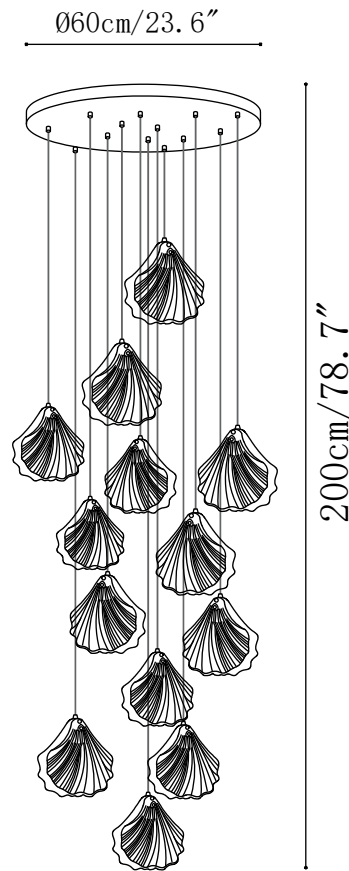

SPECIFICATION SHEET

SPECIFICATION DETAILS

*For custom options, consult factory for details

Fixture Dimensions	$\text{Ø} 23.6'' \times \text{H} 78.7''$
Light source	E14. (bulb not included).
Wattage	MAX 15W incandescent bulb or LED equivalent.
Voltage	AC 110-240V
Mounting	Hardwired.
Dimming	Compatible with dimmable bulbs (bulb not included)
Control method	Compatible with common wall switches (not included)
Finishes	Brass.
Shade Details	Amber, Clear.
Material	Brass, Glass, Metal.
Wire Length	The standard length of the cord is 59" (150 cm), the length is adjustable.