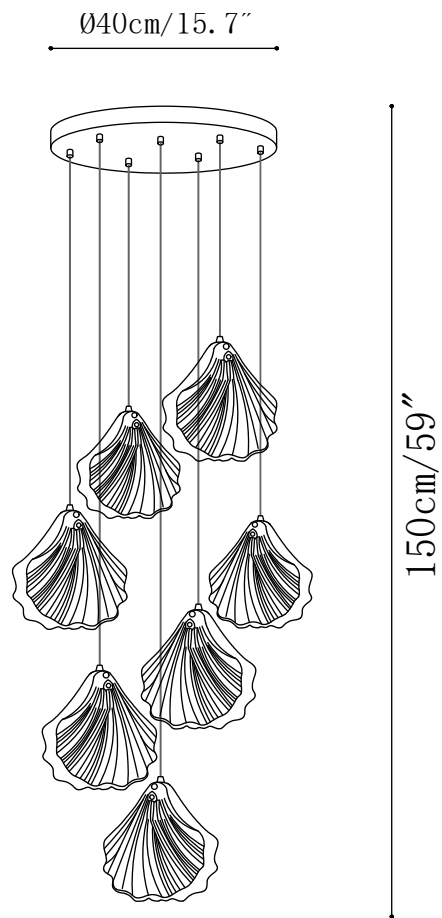

SPECIFICATION SHEET

SPECIFICATION DETAILS

*For custom options, consult factory for details

Fixture Dimensions	$\text{\O} 15.7'' \times \text{H } 59.1''$
Light source	E14. (bulb not included).
Wattage	MAX 15W incandescent bulb or LED equivalent.
Voltage	AC 110-240V
Mounting	Hardwired.
Dimming	Compatible with dimmable bulbs (bulb not included)
Control method	Compatible with common wall switches(not included)
Finishes	Brass.
Shade Details	Amber, Clear.
Material	Brass, Glass, Metal.
Wire Length	The standard length of the cord is 59" (150 cm), the length is adjustable.