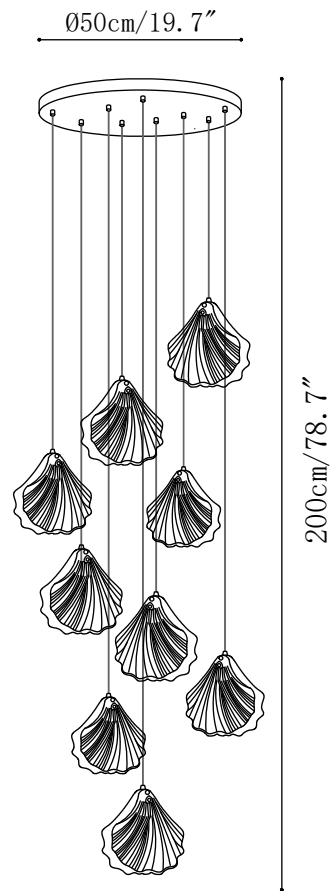

SPECIFICATION SHEET

SPECIFICATION DETAILS

*For custom options, consult factory for details

Fixture Dimensions	$\text{Ø } 19.7'' \times \text{H } 78.7''$
Light source	E14. (bulb not included).
Wattage	MAX 15W incandescent bulb or LED equivalent.
Voltage	AC 110-240V
Mounting	Hardwired.
Dimming	Compatible with dimmable bulbs (bulb not included)
Control method	Compatible with common wall switches(not included)
Finishes	Brass.
Shade Details	Amber, Clear.
Material	Brass, Glass, Metal.
Wire Length	The standard length of the cord is 59" (150 cm), the length is adjustable.