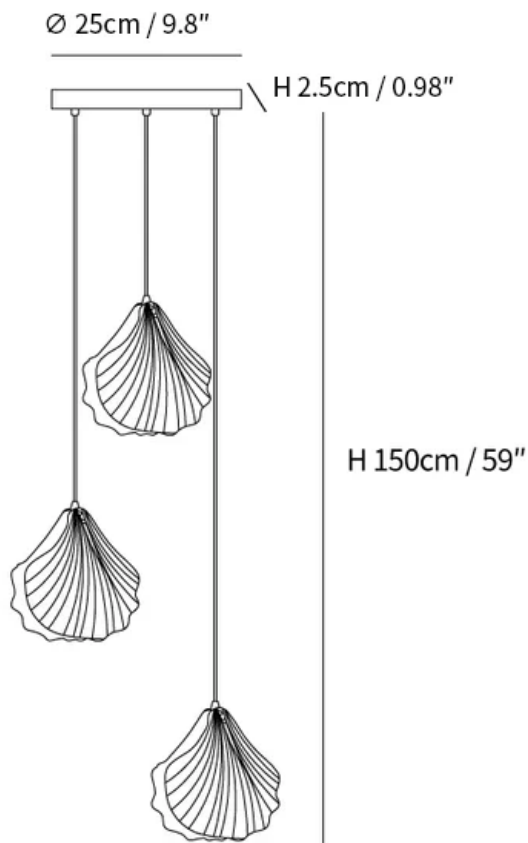

SPECIFICATION SHEET

SPECIFICATION DETAILS

*For custom options, consult factory for details

Fixture Dimensions	D 7.9" x H 8.3"
Light source	E14. (bulb not included).
Wattage	MAX 15W incandescent bulb or LED equivalent.
Voltage	AC 110-240V
Mounting	Hardwired.
Dimming	Compatible with dimmable bulbs (bulb not included)
Control method	Compatible with common wall switches (not included)
Finishes	Brass.
Shade Details	Amber, Clear.
Material	Brass, Glass, Metal.
Wire Length	The standard length of the cord is 59" (150 cm), the length is adjustable.

SPECIFICATION SHEET

SPECIFICATION DETAILS

*For custom options, consult factory for details

Fixture Dimensions	L 11.8" x H 59.1"
Light source	E14. (bulb not included).
Wattage	MAX 15W incandescent bulb or LED equivalent.
Voltage	AC 110-240V
Mounting	Hardwired.
Dimming	Compatible with dimmable bulbs (bulb not included)
Control method	Compatible with common wall switches(not included)
Finishes	Brass.
Shade Details	Amber, Clear.
Material	Brass, Glass, Metal.
Wire Length	The standard length of the cord is 59" (150 cm), the length is adjustable.

SPECIFICATION SHEET

SPECIFICATION DETAILS

*For custom options, consult factory for details

Fixture Dimensions	Ø 13.8" x H 59.1"
Light source	E14. (bulb not included).
Wattage	MAX 15W incandescent bulb or LED equivalent.
Voltage	AC 110-240V
Mounting	Hardwired.
Dimming	Compatible with dimmable bulbs (bulb not included)
Control method	Compatible with common wall switches(not included)
Finishes	Brass.
Shade Details	Amber, Clear.
Material	Brass, Glass, Metal.
Wire Length	The standard length of the cord is 59" (150 cm), the length is adjustable.