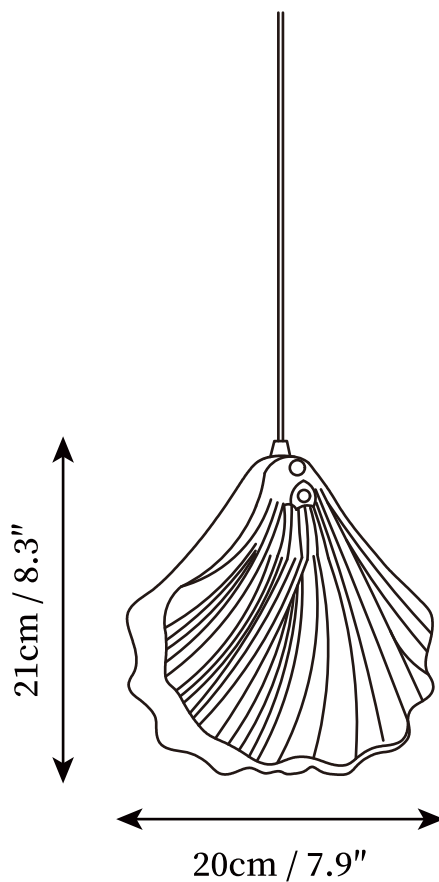

SPECIFICATION SHEET

SPECIFICATION DETAILS

*For custom options, consult factory for details

Fixture Dimensions	D 7.9" x H 8.3"
Light source	E14. (bulb not included).
Wattage	MAX 15W incandescent bulb or LED equivalent.
Voltage	AC 110-240V
Mounting	Hardwired.
Dimming	Compatible with dimmable bulbs (bulb not included)
Control method	Compatible with common wall switches (not included)
Finishes	Brass.
Shade Details	Amber, Clear.
Material	Brass, Glass, Metal.
Wire Length	The standard length of the cord is 59" (150 cm), the length is adjustable.

SPECIFICATION SHEET

SPECIFICATION DETAILS

*For custom options, consult factory for details

Fixture Dimensions	L 11.8" x H 59.1"
Light source	E14. (bulb not included).
Wattage	MAX 15W incandescent bulb or LED equivalent.
Voltage	AC 110-240V
Mounting	Hardwired.
Dimming	Compatible with dimmable bulbs (bulb not included)
Control method	Compatible with common wall switches(not included)
Finishes	Brass.
Shade Details	Amber, Clear.
Material	Brass, Glass, Metal.
Wire Length	The standard length of the cord is 59" (150 cm), the length is adjustable.

SPECIFICATION SHEET

SPECIFICATION DETAILS

*For custom options, consult factory for details

Fixture Dimensions	Ø 13.8" x H 59.1"
Light source	E14. (bulb not included).
Wattage	MAX 15W incandescent bulb or LED equivalent.
Voltage	AC 110-240V
Mounting	Hardwired.
Dimming	Compatible with dimmable bulbs (bulb not included)
Control method	Compatible with common wall switches(not included)
Finishes	Brass.
Shade Details	Amber, Clear.
Material	Brass, Glass, Metal.
Wire Length	The standard length of the cord is 59" (150 cm), the length is adjustable.