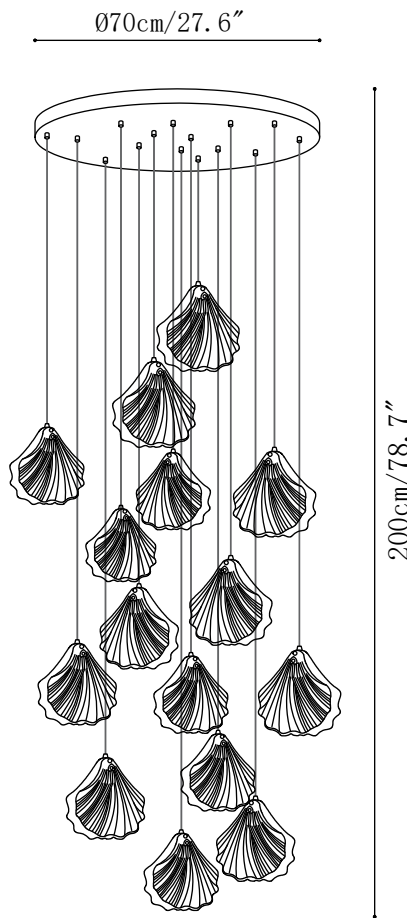

SPECIFICATION SHEET

SPECIFICATION DETAILS

*For custom options, consult factory for details

Fixture Dimensions	$\varnothing 27.6'' \times H 78.7''$
Light source	E14. (bulb not included).
Wattage	MAX 15W incandescent bulb or LED equivalent.
Voltage	AC 110-240V
Mounting	Hardwired.
Dimming	Compatible with dimmable bulbs (bulb not included)
Control method	Compatible with common wall switches (not included)
Finishes	Brass.
Shade Details	Amber, Clear.
Material	Brass, Glass, Metal.
Wire Length	The standard length of the cord is 59" (150 cm), the length is adjustable.