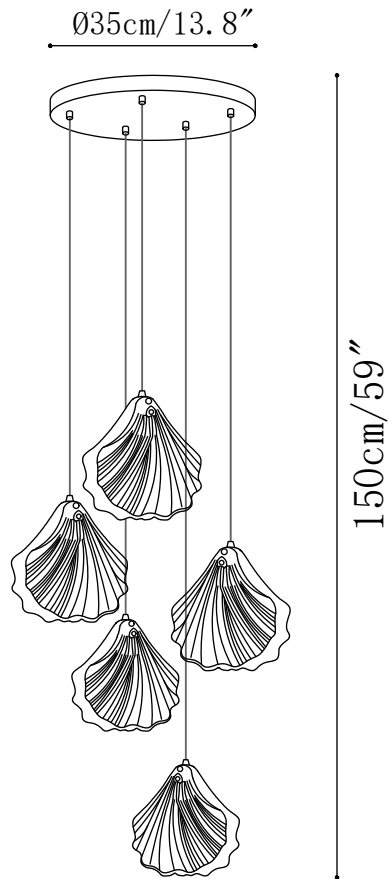

SPECIFICATION SHEET

SPECIFICATION DETAILS

*For custom options, consult factory for details

Fixture Dimensions	D 7.9" x H 8.3"
Light source	E14. (bulb not included).
Wattage	MAX 15W incandescent bulb or LED equivalent.
Voltage	AC 110-240V
Mounting	Hardwired.
Dimming	Compatible with dimmable bulbs (bulb not included)
Control method	Compatible with common wall switches (not included)
Finishes	Brass.
Shade Details	Amber, Clear.
Material	Brass, Glass, Metal.
Wire Length	The standard length of the cord is 59" (150 cm), the length is adjustable.

SPECIFICATION SHEET

SPECIFICATION DETAILS

*For custom options, consult factory for details

Fixture Dimensions	L 11.8" x H 59.1"
Light source	E14. (bulb not included).
Wattage	MAX 15W incandescent bulb or LED equivalent.
Voltage	AC 110-240V
Mounting	Hardwired.
Dimming	Compatible with dimmable bulbs (bulb not included)
Control method	Compatible with common wall switches(not included)
Finishes	Brass.
Shade Details	Amber, Clear.
Material	Brass, Glass, Metal.
Wire Length	The standard length of the cord is 59" (150 cm), the length is adjustable.

SPECIFICATION SHEET

SPECIFICATION DETAILS

*For custom options, consult factory for details

Fixture Dimensions	Ø 13.8" x H 59.1"
Light source	E14. (bulb not included).
Wattage	MAX 15W incandescent bulb or LED equivalent.
Voltage	AC 110-240V
Mounting	Hardwired.
Dimming	Compatible with dimmable bulbs (bulb not included)
Control method	Compatible with common wall switches(not included)
Finishes	Brass.
Shade Details	Amber, Clear.
Material	Brass, Glass, Metal.
Wire Length	The standard length of the cord is 59" (150 cm), the length is adjustable.