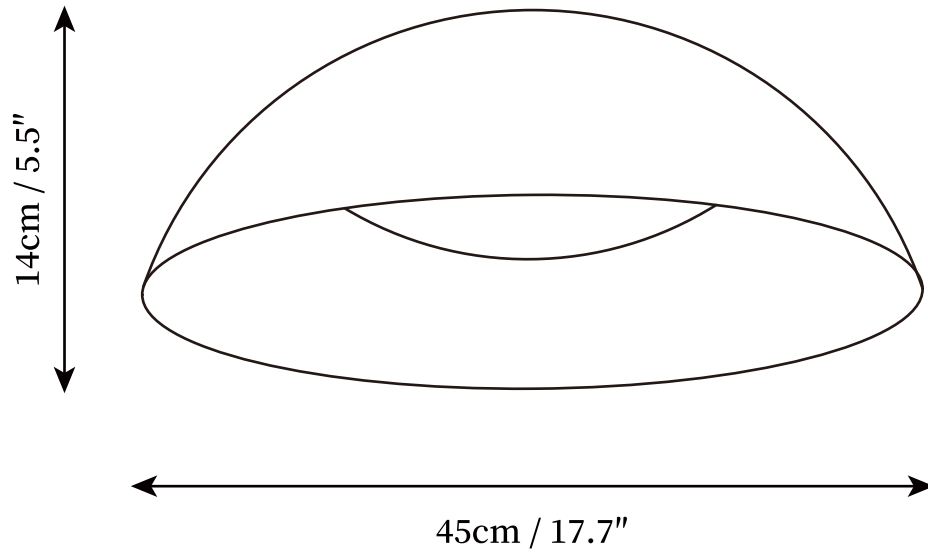

SPECIFICATION SHEET

SPECIFICATION DETAILS

*For custom options, consult factory for details

Fixture Dimensions	D 17.7" x H 5.5"
Light source	Integrated LED
Wattage	~15W
Voltage	AC 110-240V
Dimming	Not supported
CRI(Ra)	90+CRI
Mounting	Hardwired.
LED Rated Life	30000 hours
Color Temperature	Warm Light (3000K), Neutral Light (4000K), Cool Light (6000K)
Control method	Compatible with common wall switches(not included)
Finishes	White, Grey+Orange.
Shade Details	White, Grey+Orange.
Material	Aluminum, Metal, Acrylic

SPECIFICATION SHEET

SPECIFICATION DETAILS

*For custom options, consult factory for details

Fixture Dimensions	D 25.6" x H 6.7"
Light source	Integrated LED
Wattage	~15W
Voltage	AC 110-240V
Dimming	Not supported
CRI(Ra)	90+CRI
Mounting	Hardwired.
LED Rated Life	30000 hours
Color Temperature	Warm Light (3000K), Neutral Light (4000K), Cool Light (6000K)
Control method	Compatible with common wall switches(not included)
Finishes	White, Grey+Orange.
Shade Details	White, Grey+Orange.
Material	Aluminum, Metal, Acrylic