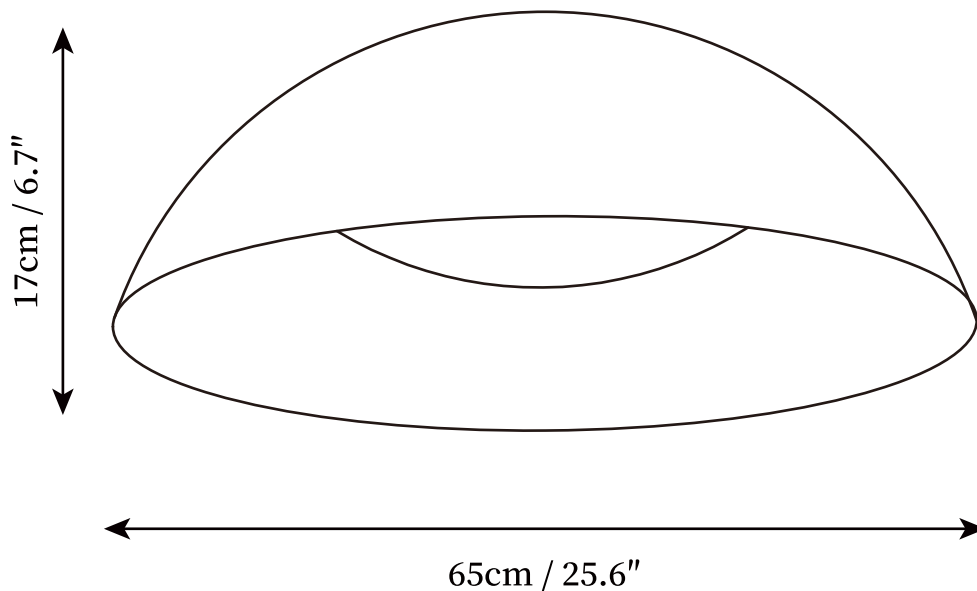

SPECIFICATION SHEET

SPECIFICATION DETAILS

*For custom options, consult factory for details

Fixture Dimensions	D 17.7" x H 5.5"
Light source	Integrated LED
Wattage	~15W
Voltage	AC 110-240V
Dimming	Not supported
CRI(Ra)	90+CRI
Mounting	Hardwired.
LED Rated Life	30000 hours
Color Temperature	Warm Light (3000K), Neutral Light (4000K), Cool Light (6000K)
Control method	Compatible with common wall switches(not included)
Finishes	White, Grey+Orange.
Shade Details	White, Grey+Orange.
Material	Aluminum, Metal, Acrylic

SPECIFICATION SHEET

SPECIFICATION DETAILS

*For custom options, consult factory for details

Fixture Dimensions	D 25.6" x H 6.7"
Light source	Integrated LED
Wattage	~15W
Voltage	AC 110-240V
Dimming	Not supported
CRI(Ra)	90+CRI
Mounting	Hardwired.
LED Rated Life	30000 hours
Color Temperature	Warm Light (3000K), Neutral Light (4000K), Cool Light (6000K)
Control method	Compatible with common wall switches(not included)
Finishes	White, Grey+Orange.
Shade Details	White, Grey+Orange.
Material	Aluminum, Metal, Acrylic