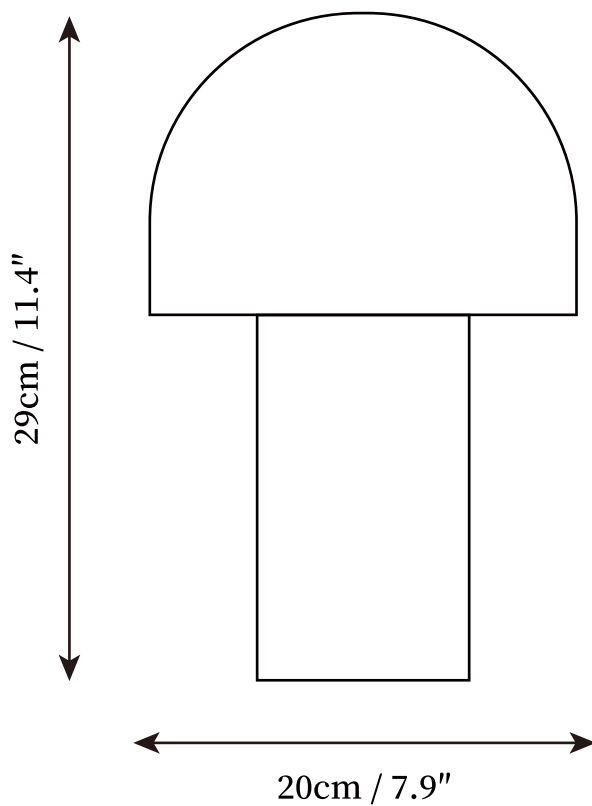

SPECIFICATION SHEET

SPECIFICATION DETAILS

*For custom options, consult factory for details

Fixture Dimensions	D 7.9" x H 11.4"
Light source	E26 or E27 (bulb not included)
Wattage	MAX 40W incandescent bulb or LED equivalent.
Voltage	AC 110-240V
Dimming	Compatible with dimmable bulbs (bulb not included)
Control method	In line ON / OFF switch.
Finishes	White, Green, Orange
Shade Details	White, Green, Orange
Material	Metal, Iron
Cord Length	Supplied with switched plug cord, length ~59" (150cm).

SPECIFICATION SHEET

SPECIFICATION DETAILS

*For custom options, consult factory for details

Fixture Dimensions	D 11" x H 15.7"
Light source	E26 or E27 (bulb not included)
Wattage	MAX 40W incandescent bulb or LED equivalent.
Voltage	AC 110-240V
Dimming	Compatible with dimmable bulbs (bulb not included)
Control method	In line ON / OFF switch.
Finishes	White, Green, Orange
Shade Details	White, Green, Orange
Material	Metal, Iron
Cord Length	Supplied with switched plug cord, length ~59" (150cm).
