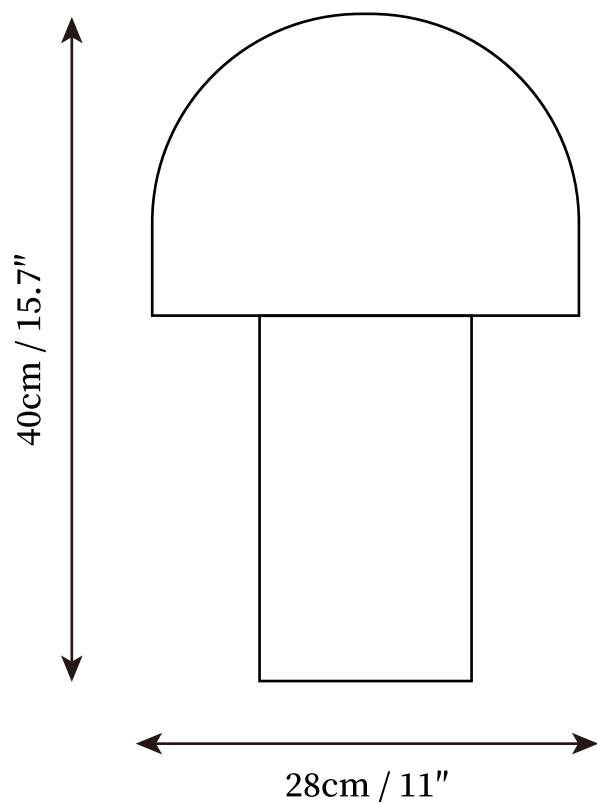

SPECIFICATION SHEET

SPECIFICATION DETAILS

*For custom options, consult factory for details

Fixture Dimensions	D 7.9" x H 11.4"
Light source	E26 or E27 (bulb not included)
Wattage	MAX 40W incandescent bulb or LED equivalent.
Voltage	AC 110-240V
Dimming	Compatible with dimmable bulbs (bulb not included)
Control method	In line ON / OFF switch.
Finishes	White, Green, Orange
Shade Details	White, Green, Orange
Material	Metal, Iron
Cord Length	Supplied with switched plug cord, length ~59" (150cm).

SPECIFICATION SHEET

SPECIFICATION DETAILS

*For custom options, consult factory for details

Fixture Dimensions	D 11" x H 15.7"
Light source	E26 or E27 (bulb not included)
Wattage	MAX 40W incandescent bulb or LED equivalent.
Voltage	AC 110-240V
Dimming	Compatible with dimmable bulbs (bulb not included)
Control method	In line ON / OFF switch.
Finishes	White, Green, Orange
Shade Details	White, Green, Orange
Material	Metal, Iron
Cord Length	Supplied with switched plug cord, length ~59" (150cm).
