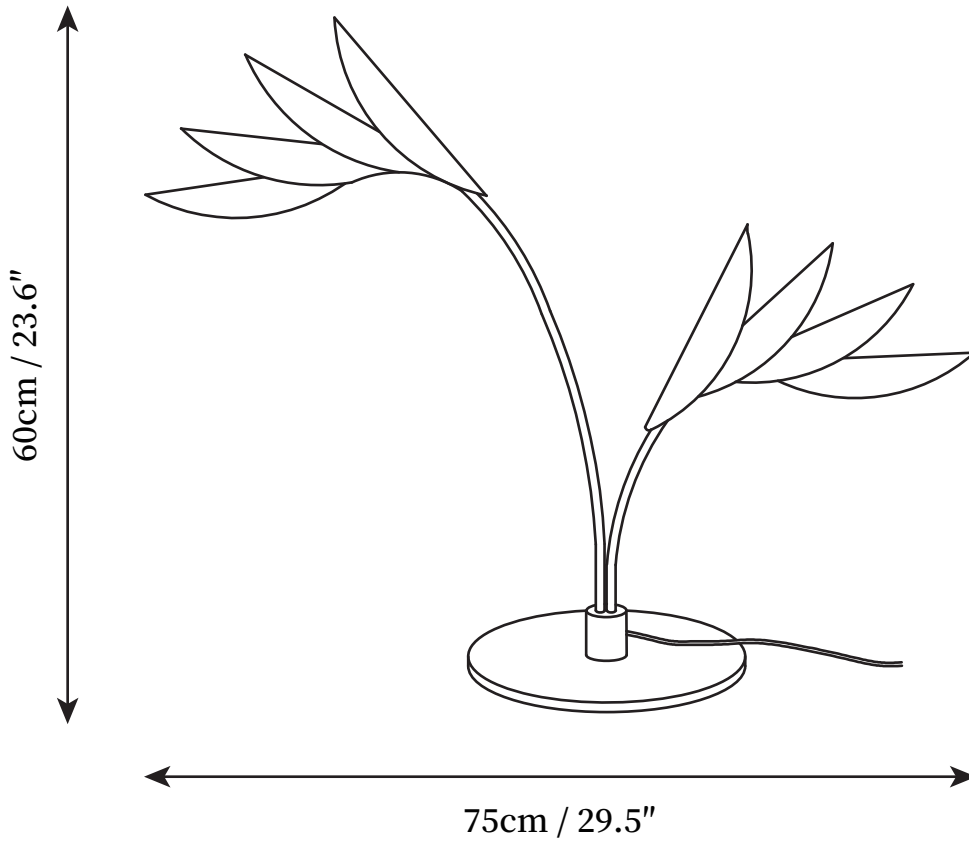

## SPECIFICATION DETAILS

\*For custom options, consult factory for details

<b>Fixture Dimensions</b>	D 29.5" x H 23.6"
<b>Light source</b>	Integrated LED
<b>Wattage</b>	10W
<b>Voltage</b>	AC 110-240V
<b>Color Temperature</b>	3000k
<b>CRI(Ra)</b>	80CRI
<b>Mounting</b>	Table
<b>Driver Required</b>	Yes
<b>Optional Color Temps</b>	Warm Light (3000K), Neutral Light (4500K), Cool Light (6000K)
<b>LED Rated Life</b>	30000hours
<b>Dimming</b>	Dimming is not supported
<b>Finishes</b>	Black
<b>Shade Details</b>	Black
<b>Material</b>	Iron, Metal
<b>Wire Length</b>	59"
<b>Wire Type</b>	Wire with switch plug