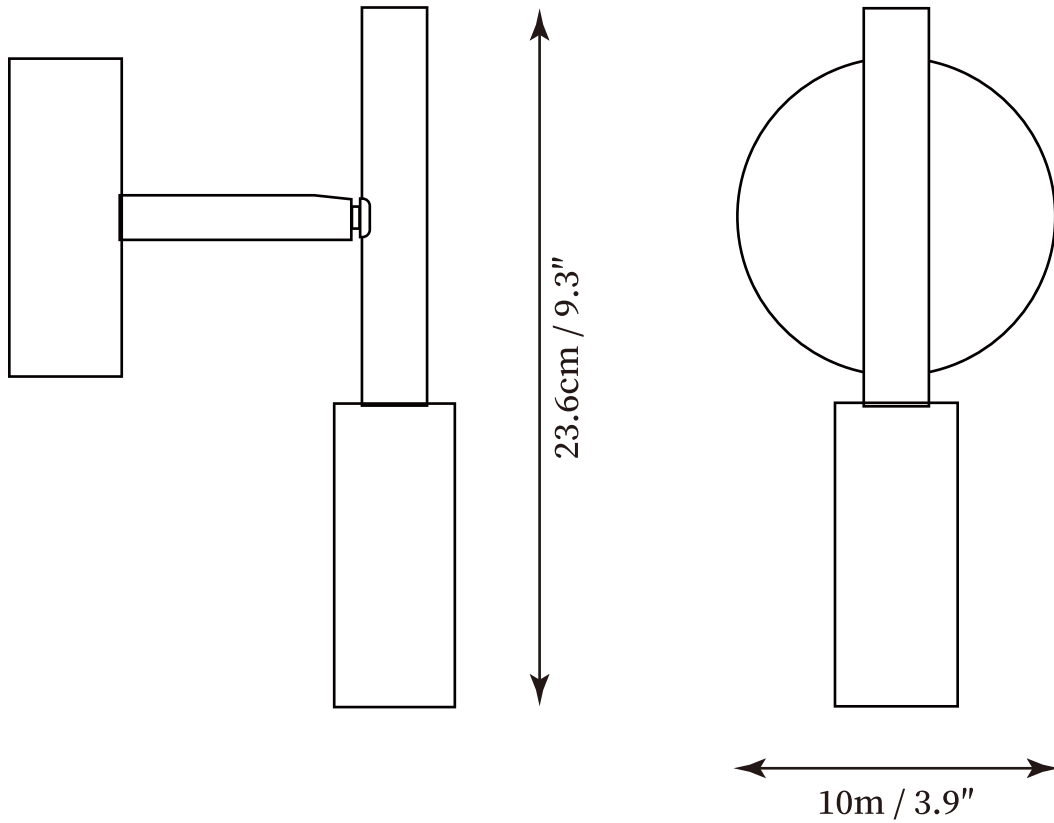

SPECIFICATION SHEET

SPECIFICATION DETAILS

*For custom options, consult factory for details

Fixture Dimensions	D 3.9" x H 9.3"
Light source	Integrated LED
Wattage	~8 Watts
Voltage	AC 110-240V
Dimming	Not supported
CRI(Ra)	90+CRI
Mounting	Hardwired.
LED Rated Life	30000 hours
Color Temperature	Warm Light (3000K), Neutral Light (4000K), Cool Light (6000K)
Control method	Compatible with common wall switches(not included)
Finishes	Black, White.
Shade Details	Black, White.
Material	Aluminum