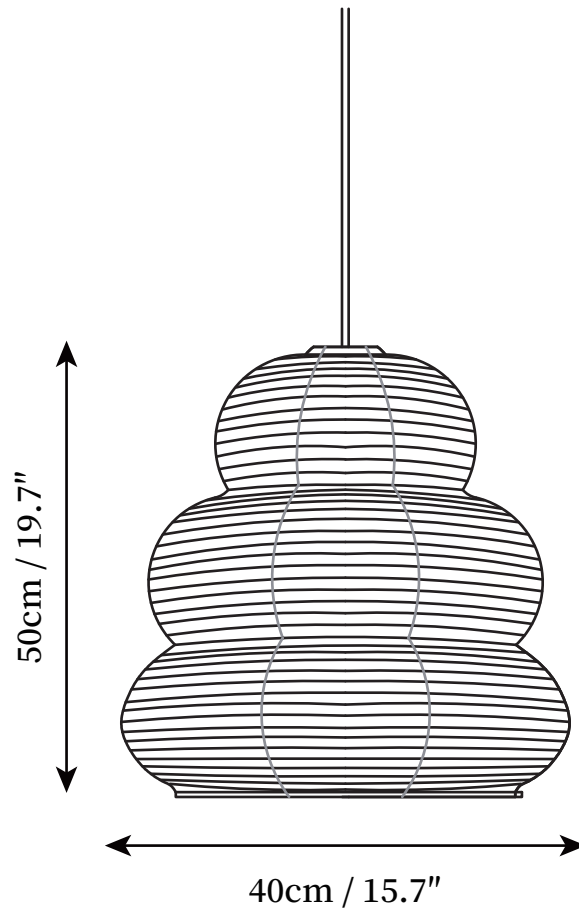

SPECIFICATION SHEET

SPECIFICATION DETAILS

*For custom options, consult factory for details

Fixture Dimensions	D 15.7" x H 19.7"
Light source	E26 or E27
Wattage	Max 40W
Voltage	AC 110-240V
Color Temperature	Based on the purchase of light bulbs
CRI(Ra)	80CRI
Mounting	Ceiling
Driver Required	NO
Optional Color Temps	Buy bulbs as needed
LED Rated Life	Based on bulb life (we do not supply bulbs)
Dimming	Dimming is not supported White
Finishes Material	White Mulberry paper, Metal, Iron
Shade Details Wire Length	59"
Wire Type	Black Coaxial Wire