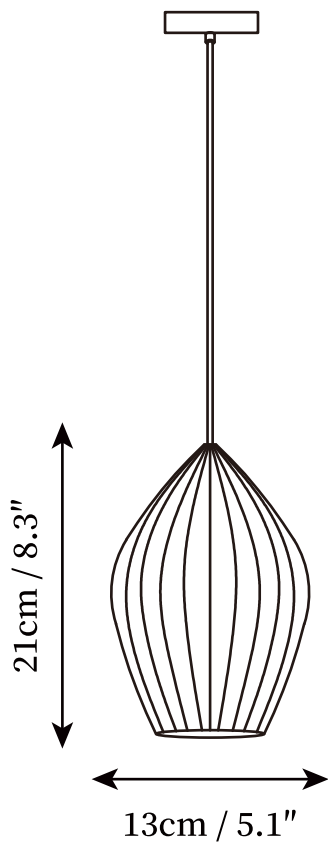

## SPECIFICATION DETAILS

\*For custom options, consult factory for details

<b>Fixture Dimensions</b>	D 5.1" x H 8.3"
<b>Light source</b>	E14. (bulb not included).
<b>Wattage</b>	MAX 15W incandescent bulb or LED equivalent.
<b>Voltage</b>	AC 110-240V
<b>Mounting</b>	Hardwired.
<b>Dimming</b>	Compatible with dimmable bulbs (bulb not included)
<b>Control method</b>	Compatible with common wall switches(not included)
<b>Finishes</b>	White
<b>Shade Details</b>	White
<b>Material</b>	Ceramic, Iron, Metal
<b>Wire Length</b>	The standard length of the cord is 59" (150 cm), the length is adjustable.

## SPECIFICATION DETAILS

\*For custom options, consult factory for details

<b>Fixture Dimensions</b>	D 11.8" x H 8.3"
<b>Light source</b>	E14. (bulb not included).
<b>Wattage</b>	MAX 15W incandescent bulb or LED equivalent.
<b>Voltage</b>	AC 110-240V
<b>Mounting</b>	Hardwired.
<b>Dimming</b>	Compatible with dimmable bulbs (bulb not included)
<b>Control method</b>	Compatible with common wall switches(not included)
<b>Finishes</b>	White
<b>Shade Details</b>	White
<b>Material</b>	Ceramic, Iron, Metal
<b>Wire Length</b>	The standard length of the cord is 59" (150 cm), the length is adjustable.