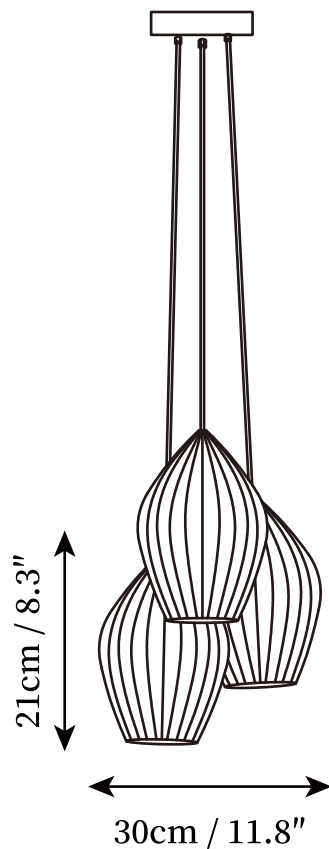

## SPECIFICATION DETAILS

\*For custom options, consult factory for details

<b>Fixture Dimensions</b>	D 5.1" x H 8.3"
<b>Light source</b>	E14. (bulb not included).
<b>Wattage</b>	MAX 15W incandescent bulb or LED equivalent.
<b>Voltage</b>	AC 110-240V
<b>Mounting</b>	Hardwired.
<b>Dimming</b>	Compatible with dimmable bulbs (bulb not included)
<b>Control method</b>	Compatible with common wall switches(not included)
<b>Finishes</b>	White
<b>Shade Details</b>	White
<b>Material</b>	Ceramic, Iron, Metal
<b>Wire Length</b>	The standard length of the cord is 59" (150 cm), the length is adjustable.

## SPECIFICATION DETAILS

\*For custom options, consult factory for details

<b>Fixture Dimensions</b>	D 11.8" x H 8.3"
<b>Light source</b>	E14. (bulb not included).
<b>Wattage</b>	MAX 15W incandescent bulb or LED equivalent.
<b>Voltage</b>	AC 110-240V
<b>Mounting</b>	Hardwired.
<b>Dimming</b>	Compatible with dimmable bulbs (bulb not included)
<b>Control method</b>	Compatible with common wall switches(not included)
<b>Finishes</b>	White
<b>Shade Details</b>	White
<b>Material</b>	Ceramic, Iron, Metal
<b>Wire Length</b>	The standard length of the cord is 59" (150 cm), the length is adjustable.