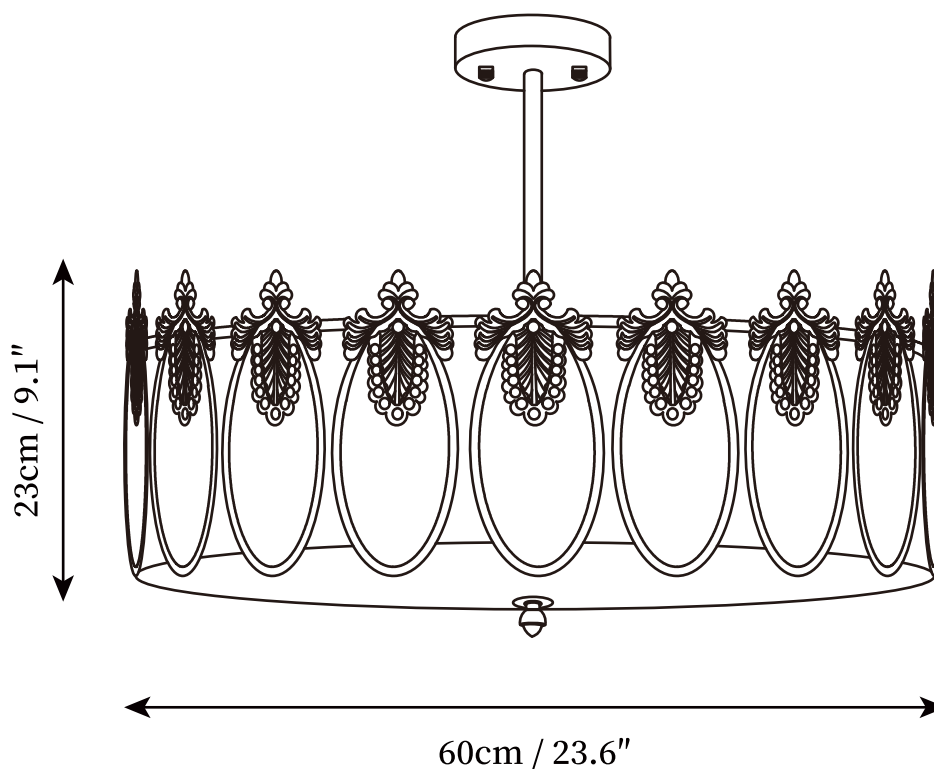

SPECIFICATION SHEET

SPECIFICATION DETAILS

*For custom options, consult factory for details

Fixture Dimensions	D 15.7" x H 9.1"
Light source	E26 or E27. (bulb not included)
Wattage	MAX 40W incandescent bulb or LED equivalent.
Voltage	AC 110-240V
Mounting	Hardwired.
Dimming	Compatible with dimmable bulbs (bulb not included)
Control method	Compatible with common wall switches (not included)
Finishes	Copper.
Shade Details	Translucent textured glass.
Material	Glass, Metal, Iron
Rod Length	Suspension rod length 50cm / 19.7", and can be spliced as needed.

SPECIFICATION SHEET

SPECIFICATION DETAILS

*For custom options, consult factory for details

Fixture Dimensions	D 19.7" x H 9.1"
Light source	E26 or E27. (bulb not included)
Wattage	MAX 40W incandescent bulb or LED equivalent.
Voltage	AC 110-240V
Mounting	Hardwired.
Dimming	Compatible with dimmable bulbs (bulb not included)
Control method	Compatible with common wall switches (not included)
Finishes	Copper.
Shade Details	Translucent textured glass.
Material	Glass, Metal, Iron
Rod Length	Suspension rod length 50cm / 19.7", and can be spliced as needed.

SPECIFICATION SHEET

SPECIFICATION DETAILS

*For custom options, consult factory for details

Fixture Dimensions	D 23.6" x H 9.1"
Light source	E26 or E27. (bulb not included)
Wattage	MAX 40W incandescent bulb or LED equivalent.
Voltage	AC 110-240V
Mounting	Hardwired.
Dimming	Compatible with dimmable bulbs (bulb not included)
Control method	Compatible with common wall switches(not included)
Finishes	Copper.
Shade Details	Translucent textured glass.
Material	Glass, Metal, Iron
Rod Length	Suspension rod length 50cm / 19.7", and can be spliced as needed.