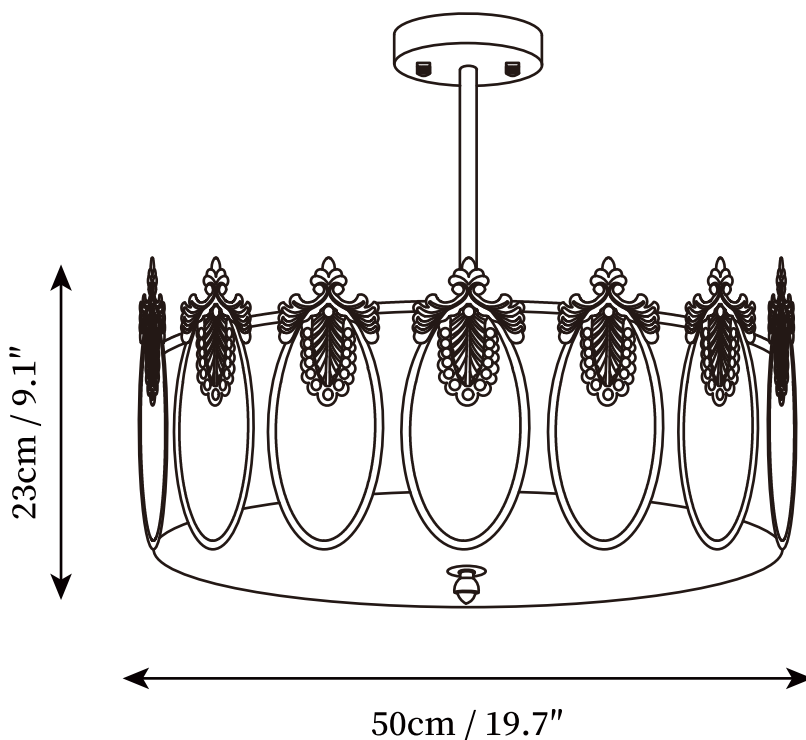

SPECIFICATION SHEET

SPECIFICATION DETAILS

*For custom options, consult factory for details

Fixture Dimensions	D 15.7" x H 9.1"
Light source	E26 or E27. (bulb not included)
Wattage	MAX 40W incandescent bulb or LED equivalent.
Voltage	AC 110-240V
Mounting	Hardwired.
Dimming	Compatible with dimmable bulbs (bulb not included)
Control method	Compatible with common wall switches (not included)
Finishes	Copper.
Shade Details	Translucent textured glass.
Material	Glass, Metal, Iron
Rod Length	Suspension rod length 50cm / 19.7", and can be spliced as needed.

SPECIFICATION SHEET

SPECIFICATION DETAILS

*For custom options, consult factory for details

Fixture Dimensions	D 19.7" x H 9.1"
Light source	E26 or E27. (bulb not included)
Wattage	MAX 40W incandescent bulb or LED equivalent.
Voltage	AC 110-240V
Mounting	Hardwired.
Dimming	Compatible with dimmable bulbs (bulb not included)
Control method	Compatible with common wall switches (not included)
Finishes	Copper.
Shade Details	Translucent textured glass.
Material	Glass, Metal, Iron
Rod Length	Suspension rod length 50cm / 19.7", and can be spliced as needed.

SPECIFICATION SHEET

SPECIFICATION DETAILS

*For custom options, consult factory for details

Fixture Dimensions	D 23.6" x H 9.1"
Light source	E26 or E27. (bulb not included)
Wattage	MAX 40W incandescent bulb or LED equivalent.
Voltage	AC 110-240V
Mounting	Hardwired.
Dimming	Compatible with dimmable bulbs (bulb not included)
Control method	Compatible with common wall switches(not included)
Finishes	Copper.
Shade Details	Translucent textured glass.
Material	Glass, Metal, Iron
Rod Length	Suspension rod length 50cm / 19.7", and can be spliced as needed.