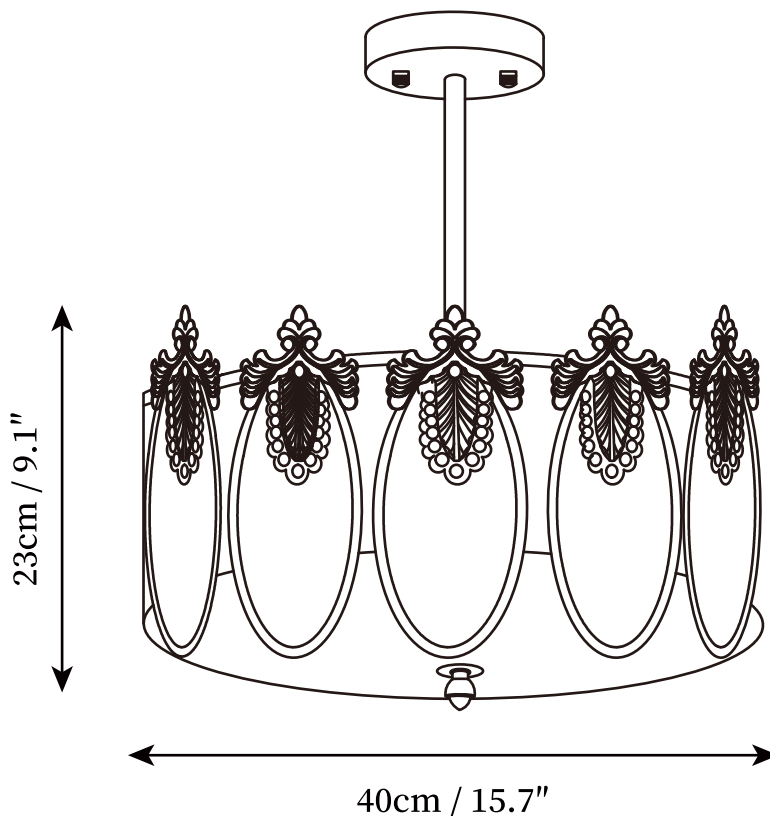

SPECIFICATION SHEET

SPECIFICATION DETAILS

*For custom options, consult factory for details

Fixture Dimensions	D 15.7" x H 9.1"
Light source	E26 or E27. (bulb not included)
Wattage	MAX 40W incandescent bulb or LED equivalent.
Voltage	AC 110-240V
Mounting	Hardwired.
Dimming	Compatible with dimmable bulbs (bulb not included)
Control method	Compatible with common wall switches (not included)
Finishes	Copper.
Shade Details	Translucent textured glass.
Material	Glass, Metal, Iron
Rod Length	Suspension rod length 50cm / 19.7", and can be spliced as needed.

SPECIFICATION SHEET

SPECIFICATION DETAILS

*For custom options, consult factory for details

Fixture Dimensions	D 19.7" x H 9.1"
Light source	E26 or E27. (bulb not included)
Wattage	MAX 40W incandescent bulb or LED equivalent.
Voltage	AC 110-240V
Mounting	Hardwired.
Dimming	Compatible with dimmable bulbs (bulb not included)
Control method	Compatible with common wall switches (not included)
Finishes	Copper.
Shade Details	Translucent textured glass.
Material	Glass, Metal, Iron
Rod Length	Suspension rod length 50cm / 19.7", and can be spliced as needed.

SPECIFICATION SHEET

SPECIFICATION DETAILS

*For custom options, consult factory for details

Fixture Dimensions	D 23.6" x H 9.1"
Light source	E26 or E27. (bulb not included)
Wattage	MAX 40W incandescent bulb or LED equivalent.
Voltage	AC 110-240V
Mounting	Hardwired.
Dimming	Compatible with dimmable bulbs (bulb not included)
Control method	Compatible with common wall switches(not included)
Finishes	Copper.
Shade Details	Translucent textured glass.
Material	Glass, Metal, Iron
Rod Length	Suspension rod length 50cm / 19.7", and can be spliced as needed.