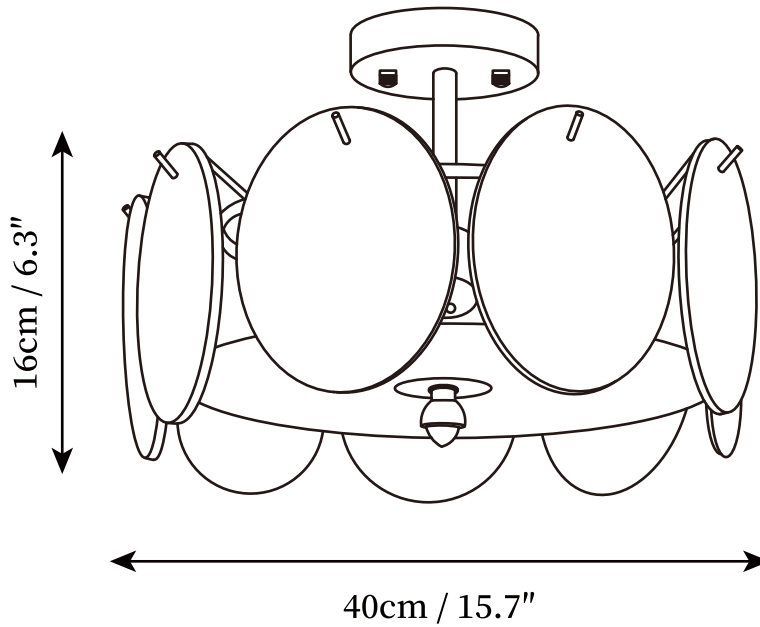

SPECIFICATION SHEET

SPECIFICATION DETAILS

*For custom options, consult factory for details

Fixture Dimensions	D 15.7" x H 6.3"(5 heads)
Light source	E14 (bulb not included)
Wattage	MAX 15W incandescent bulb or LED equivalent.
Voltage	AC 110-240V
Mounting	Hardwired.
Dimming	Please purchase dimmable light bulbs separately.
Control method	Compatible with common wall switches(not included)
Finishes	Copper
Glass Color	Clear
Material	Glass, Metal, Iron

SPECIFICATION SHEET

SPECIFICATION DETAILS

*For custom options, consult factory for details

Fixture Dimensions	D 19.7" x H 6.3"(6 heads)
Light source	E14 (bulb not included)
Wattage	MAX 15W incandescent bulb or LED equivalent.
Voltage	AC 110-240V
Mounting	Hardwired.
Dimming	Please purchase dimmable light bulbs separately.
Control method	Compatible with common wall switches(
Finishes	Copper
Glass Color	Clear
Material	Glass, Metal, Iron

SPECIFICATION SHEET

SPECIFICATION DETAILS

*For custom options, consult factory for details

Fixture Dimensions	D 23.6" x H 6.3" (8 heads)
Light source	E14 (bulb not included)
Wattage	MAX 15W incandescent bulb or LED equivalent.
Voltage	AC 110-240V
Mounting	Hardwired.
Dimming	Please purchase dimmable light bulbs separately.
Control method	Compatible with common wall switches (
Finishes	Copper
Glass Color	Clear
Material	Glass, Metal, Iron