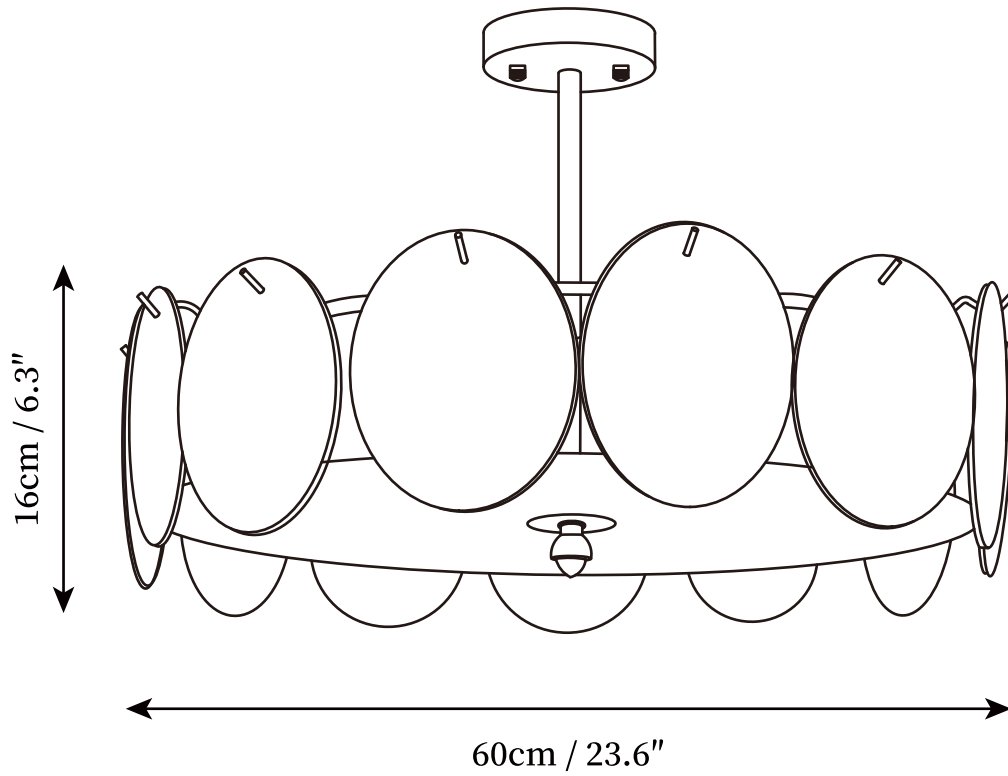

SPECIFICATION SHEET

SPECIFICATION DETAILS

*For custom options, consult factory for details

Fixture Dimensions	D 15.7" x H 6.3"(5 heads)
Light source	E14 (bulb not included)
Wattage	MAX 15W incandescent bulb or LED equivalent.
Voltage	AC 110-240V
Mounting	Hardwired.
Dimming	Please purchase dimmable light bulbs separately.
Control method	Compatible with common wall switches(not included)
Finishes	Copper
Glass Color	Clear
Material	Glass, Metal, Iron

SPECIFICATION SHEET

SPECIFICATION DETAILS

*For custom options, consult factory for details

Fixture Dimensions	D 19.7" x H 6.3"(6 heads)
Light source	E14 (bulb not included)
Wattage	MAX 15W incandescent bulb or LED equivalent.
Voltage	AC 110-240V
Mounting	Hardwired.
Dimming	Please purchase dimmable light bulbs separately.
Control method	Compatible with common wall switches(
Finishes	Copper
Glass Color	Clear
Material	Glass, Metal, Iron

SPECIFICATION SHEET

SPECIFICATION DETAILS

*For custom options, consult factory for details

Fixture Dimensions	D 23.6" x H 6.3" (8 heads)
Light source	E14 (bulb not included)
Wattage	MAX 15W incandescent bulb or LED equivalent.
Voltage	AC 110-240V
Mounting	Hardwired.
Dimming	Please purchase dimmable light bulbs separately.
Control method	Compatible with common wall switches (
Finishes	Copper
Glass Color	Clear
Material	Glass, Metal, Iron