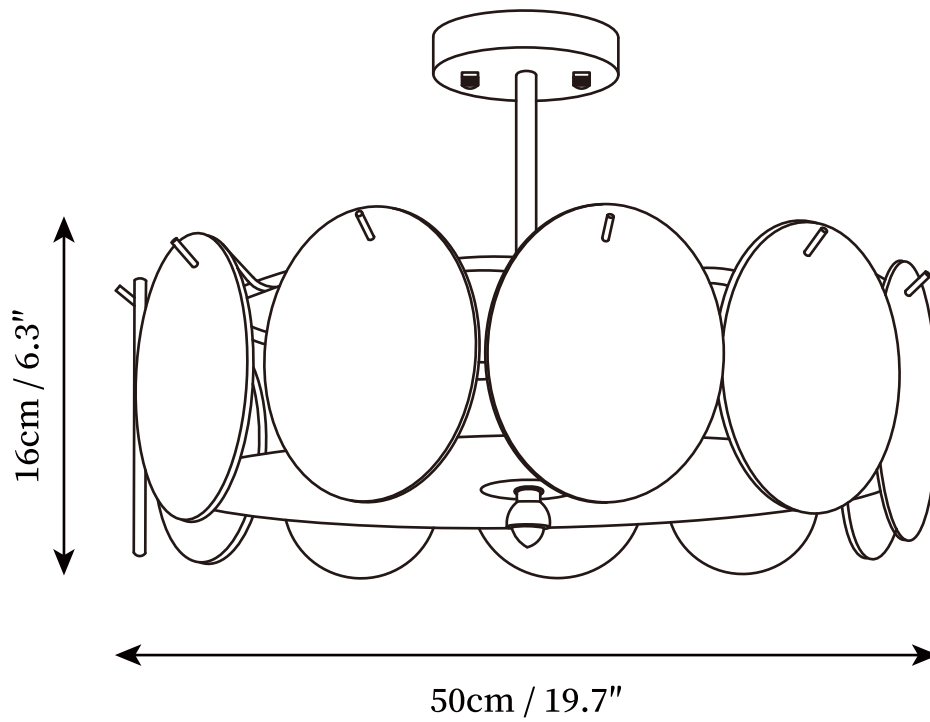

SPECIFICATION SHEET

SPECIFICATION DETAILS

*For custom options, consult factory for details

Fixture Dimensions	D 15.7" x H 6.3"(5 heads)
Light source	E14 (bulb not included)
Wattage	MAX 15W incandescent bulb or LED equivalent.
Voltage	AC 110-240V
Mounting	Hardwired.
Dimming	Please purchase dimmable light bulbs separately.
Control method	Compatible with common wall switches(not included)
Finishes	Copper
Glass Color	Clear
Material	Glass, Metal, Iron

SPECIFICATION SHEET

SPECIFICATION DETAILS

*For custom options, consult factory for details

Fixture Dimensions	D 19.7" x H 6.3"(6 heads)
Light source	E14 (bulb not included)
Wattage	MAX 15W incandescent bulb or LED equivalent.
Voltage	AC 110-240V
Mounting	Hardwired.
Dimming	Please purchase dimmable light bulbs separately.
Control method	Compatible with common wall switches(
Finishes	Copper
Glass Color	Clear
Material	Glass, Metal, Iron

SPECIFICATION SHEET

SPECIFICATION DETAILS

*For custom options, consult factory for details

Fixture Dimensions	D 23.6" x H 6.3" (8 heads)
Light source	E14 (bulb not included)
Wattage	MAX 15W incandescent bulb or LED equivalent.
Voltage	AC 110-240V
Mounting	Hardwired.
Dimming	Please purchase dimmable light bulbs separately.
Control method	Compatible with common wall switches (
Finishes	Copper
Glass Color	Clear
Material	Glass, Metal, Iron