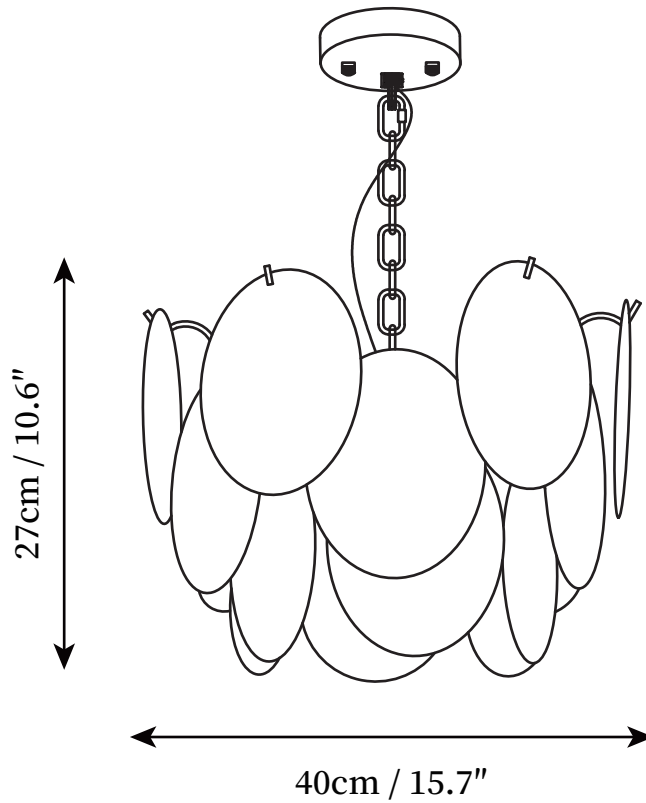

SPECIFICATION SHEET

SPECIFICATION DETAILS

*For custom options, consult factory for details

Fixture Dimensions	D 15.7" x H 10.6"
Light source	E14
Wattage	15W
Voltage	AC 110-240V
Color Temperature	Based on the purchase of light bulbs
CRI(Ra)	80CRI
Mounting	Ceiling
Driver Required	NO
Optional Color Temps	Buy bulbs as needed
LED Rated Life	Based on bulb life (we do not supply bulbs)
Dimming	Dimming is not supported
Finishes	Copper
Glass Details	Clear
Material	Glass, Metal, Iron
Hanging chain Length	Hanging chain 50cm / 19.7"
Hanging chain Type	Copper / Hanging chain

SPECIFICATION SHEET

SPECIFICATION DETAILS

*For custom options, consult factory for details

Fixture Dimensions	D 19.7" x H 10.6"
Light source	E14
Wattage	15W
Voltage	AC 110-240V
Color Temperature	Based on the purchase of light bulbs
CRI(Ra)	80CRI
Mounting	Ceiling
Driver Required	NO
Optional Color Temps	Buy bulbs as needed
LED Rated Life	Based on bulb life (we do not supply bulbs)
Dimming	Dimming is not supported
Finishes	Copper
Glass Details	Clear
Material	Glass, Metal, Iron
Hanging chain Length	Hanging chain 50cm / 19.7"
Hanging chain Type	Copper / Hanging chain

SPECIFICATION SHEET

SPECIFICATION DETAILS

*For custom options, consult factory for details

Fixture Dimensions	D 23.6" x H 13"
Light source	E14
Wattage	15W
Voltage	AC 110-240V
Color Temperature	Based on the purchase of light bulbs
CRI(Ra)	80CRI
Mounting	Ceiling
Driver Required	NO
Optional Color Temps	Buy bulbs as needed
LED Rated Life	Based on bulb life (we do not supply bulbs)
Dimming	Dimming is not supported
Finishes	Copper
Glass Details	Clear
Material	Glass, Metal, Iron
Hanging chain Length	Hanging chain 50cm / 19.7"
Hanging chain Type	Copper / Hanging chain