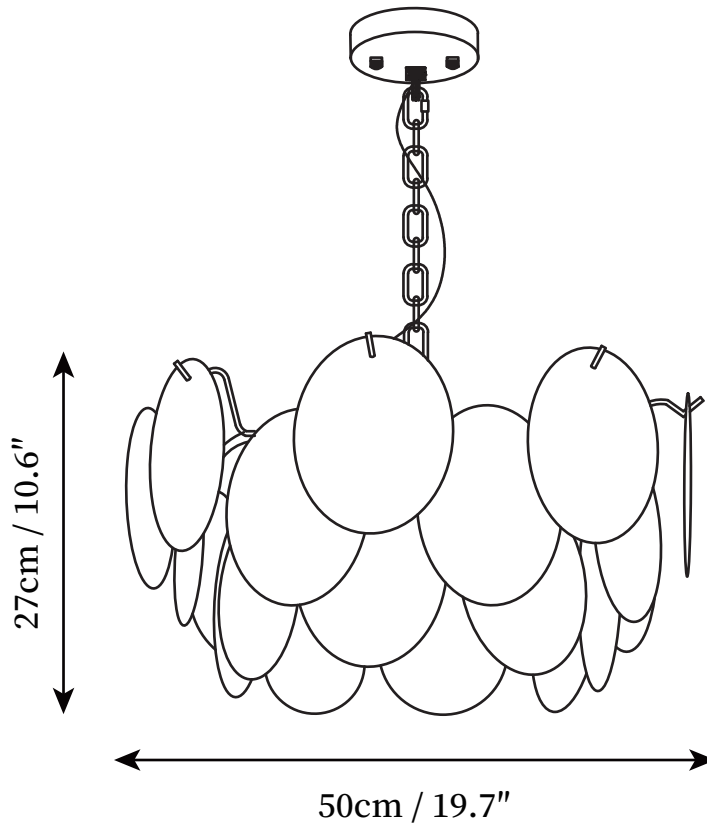

SPECIFICATION SHEET

SPECIFICATION DETAILS

*For custom options, consult factory for details

Fixture Dimensions	D 15.7" x H 10.6"
Light source	E14
Wattage	15W
Voltage	AC 110-240V
Color Temperature	Based on the purchase of light bulbs
CRI(Ra)	80CRI
Mounting	Ceiling
Driver Required	NO
Optional Color Temps	Buy bulbs as needed
LED Rated Life	Based on bulb life (we do not supply bulbs)
Dimming	Dimming is not supported
Finishes	Copper
Glass Details	Clear
Material	Glass, Metal, Iron
Hanging chain Length	Hanging chain 50cm / 19.7"
Hanging chain Type	Copper / Hanging chain

SPECIFICATION SHEET

SPECIFICATION DETAILS

*For custom options, consult factory for details

Fixture Dimensions	D 19.7" x H 10.6"
Light source	E14
Wattage	15W
Voltage	AC 110-240V
Color Temperature	Based on the purchase of light bulbs
CRI(Ra)	80CRI
Mounting	Ceiling
Driver Required	NO
Optional Color Temps	Buy bulbs as needed
LED Rated Life	Based on bulb life (we do not supply bulbs)
Dimming	Dimming is not supported
Finishes	Copper
Glass Details	Clear
Material	Glass, Metal, Iron
Hanging chain Length	Hanging chain 50cm / 19.7"
Hanging chain Type	Copper / Hanging chain

SPECIFICATION SHEET

SPECIFICATION DETAILS

*For custom options, consult factory for details

Fixture Dimensions	D 23.6" x H 13"
Light source	E14
Wattage	15W
Voltage	AC 110-240V
Color Temperature	Based on the purchase of light bulbs
CRI(Ra)	80CRI
Mounting	Ceiling
Driver Required	NO
Optional Color Temps	Buy bulbs as needed
LED Rated Life	Based on bulb life (we do not supply bulbs)
Dimming	Dimming is not supported
Finishes	Copper
Glass Details	Clear
Material	Glass, Metal, Iron
Hanging chain Length	Hanging chain 50cm / 19.7"
Hanging chain Type	Copper / Hanging chain