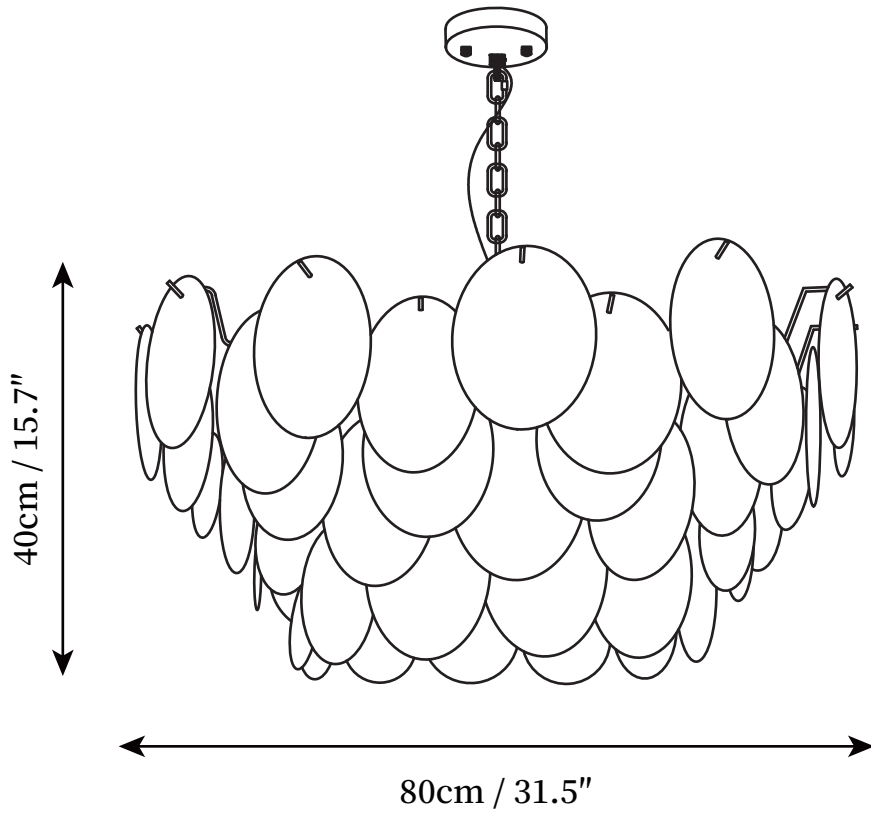

SPECIFICATION SHEET

SPECIFICATION DETAILS

*For custom options, consult factory for details

Fixture Dimensions	D 31.5" x H 15.7"
Light source	E14
Wattage	15W
Voltage	AC 110-240V
Color Temperature	Based on the purchase of light bulbs
CRI(Ra)	80CRI
Mounting	Ceiling
Driver Required	NO
Optional Color Temps	Buy bulbs as needed
LED Rated Life	Based on bulb life (we do not supply bulbs)
Dimming	Dimming is not supported
Finishes	Copper
Glass Details	Clear
Material	Glass, Metal, Iron
Hanging chain Length	Hanging chain 50cm / 19.7"
Hanging chain Type	Copper / Hanging chain