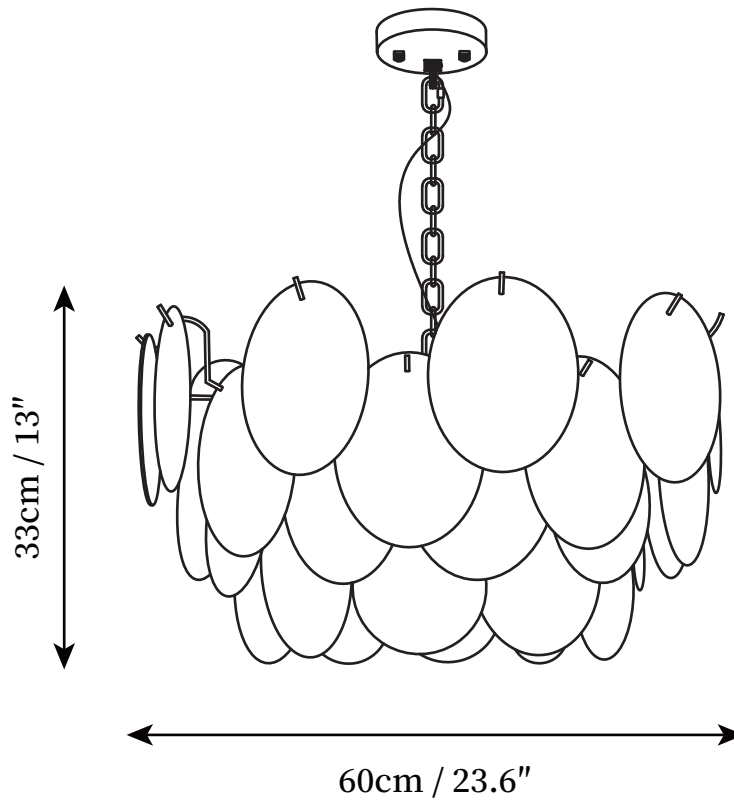

SPECIFICATION SHEET

SPECIFICATION DETAILS

*For custom options, consult factory for details

Fixture Dimensions	D 15.7" x H 10.6"
Light source	E14
Wattage	15W
Voltage	AC 110-240V
Color Temperature	Based on the purchase of light bulbs
CRI(Ra)	80CRI
Mounting	Ceiling
Driver Required	NO
Optional Color Temps	Buy bulbs as needed
LED Rated Life	Based on bulb life (we do not supply bulbs)
Dimming	Dimming is not supported
Finishes	Copper
Glass Details	Clear
Material	Glass, Metal, Iron
Hanging chain Length	Hanging chain 50cm / 19.7"
Hanging chain Type	Copper / Hanging chain

SPECIFICATION SHEET

SPECIFICATION DETAILS

*For custom options, consult factory for details

Fixture Dimensions	D 19.7" x H 10.6"
Light source	E14
Wattage	15W
Voltage	AC 110-240V
Color Temperature	Based on the purchase of light bulbs
CRI(Ra)	80CRI
Mounting	Ceiling
Driver Required	NO
Optional Color Temps	Buy bulbs as needed
LED Rated Life	Based on bulb life (we do not supply bulbs)
Dimming	Dimming is not supported
Finishes	Copper
Glass Details	Clear
Material	Glass, Metal, Iron
Hanging chain Length	Hanging chain 50cm / 19.7"
Hanging chain Type	Copper / Hanging chain

SPECIFICATION SHEET

SPECIFICATION DETAILS

*For custom options, consult factory for details

Fixture Dimensions	D 23.6" x H 13"
Light source	E14
Wattage	15W
Voltage	AC 110-240V
Color Temperature	Based on the purchase of light bulbs
CRI(Ra)	80CRI
Mounting	Ceiling
Driver Required	NO
Optional Color Temps	Buy bulbs as needed
LED Rated Life	Based on bulb life (we do not supply bulbs)
Dimming	Dimming is not supported
Finishes	Copper
Glass Details	Clear
Material	Glass, Metal, Iron
Hanging chain Length	Hanging chain 50cm / 19.7"
Hanging chain Type	Copper / Hanging chain