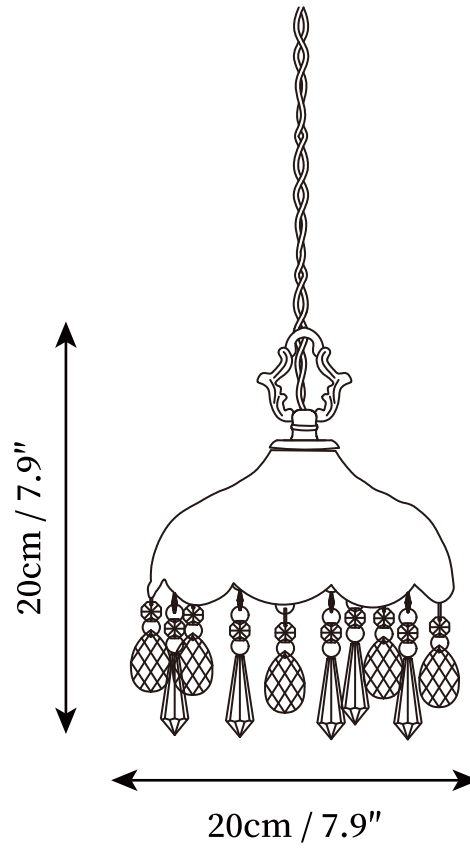

SPECIFICATION SHEET

SPECIFICATION DETAILS

*For custom options, consult factory for details

Fixture Dimensions	D 5.9" x H 7.9", D 7.9" x H 7.9"
Light source	E14. (bulb not included).
Wattage	MAX 15W incandescent bulb or LED equivalent.
Voltage	AC 110-240V
Mounting	Hardwired.
Dimming	Compatible with dimmable bulbs (bulb not included)
Control method	Compatible with common wall switches (not included)
Finishes	Brass.
Shade Details	Clear.
Material	Brass, Crystal, Glass.
Wire Length	The standard length of the cord is 59" (150 cm), the length is adjustable.