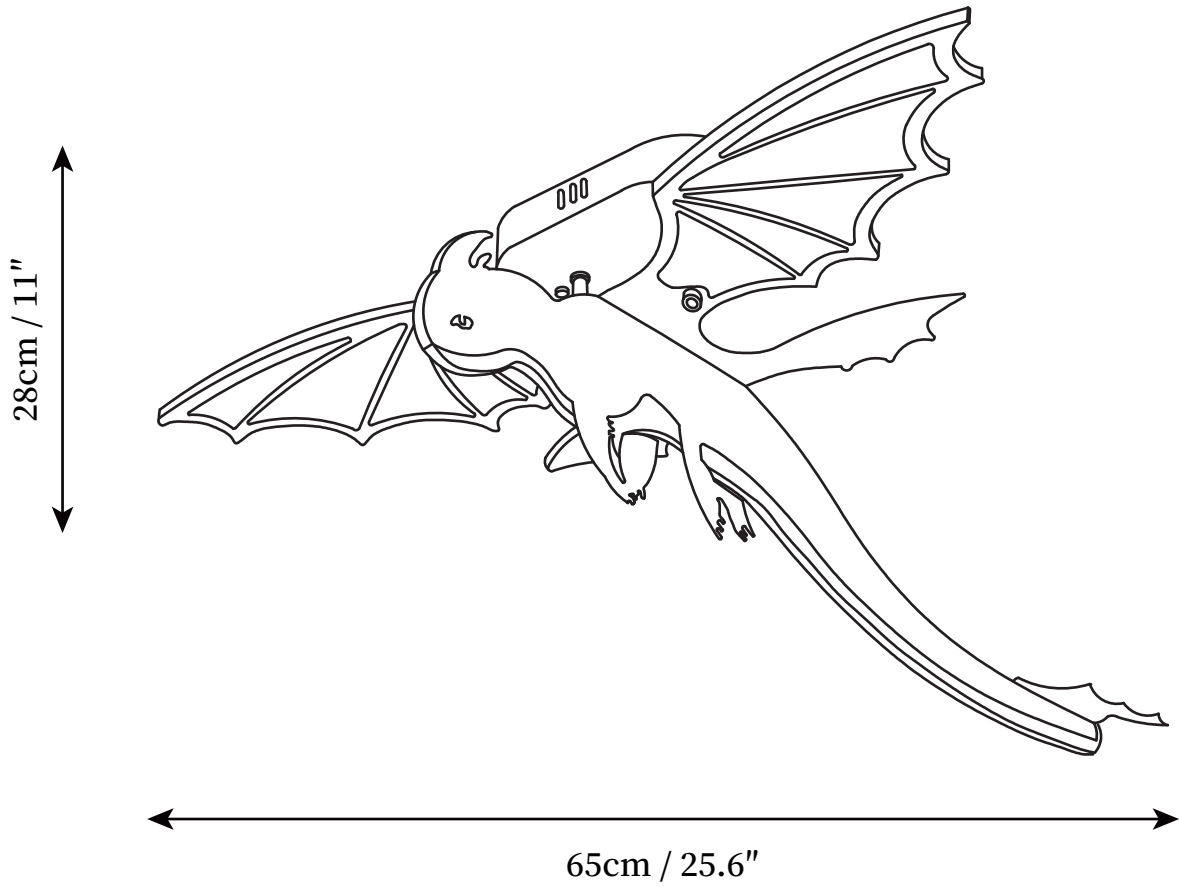

SPECIFICATION SHEET

SPECIFICATION DETAILS

*For custom options, consult factory for details

Fixture Dimensions	L 25.6" x H 11"
Light source	Integrated LED
Wattage	20W
Voltage	AC 110-240V
Color Temperature	3000k
CRI(Ra)	80CRI
Mounting	Ceiling
Driver Required	Yes
Optional Color Temps	Warm Light (3000K), Neutral Light (4500K), Cool Light (6000K)
LED Rated Life	30000hours
Dimming	Dimming is no supported
Finishes	Green
Shade Details	White
Material	Iron, Metal, Acrylic
Wire Length	NO
Wire Type	NO