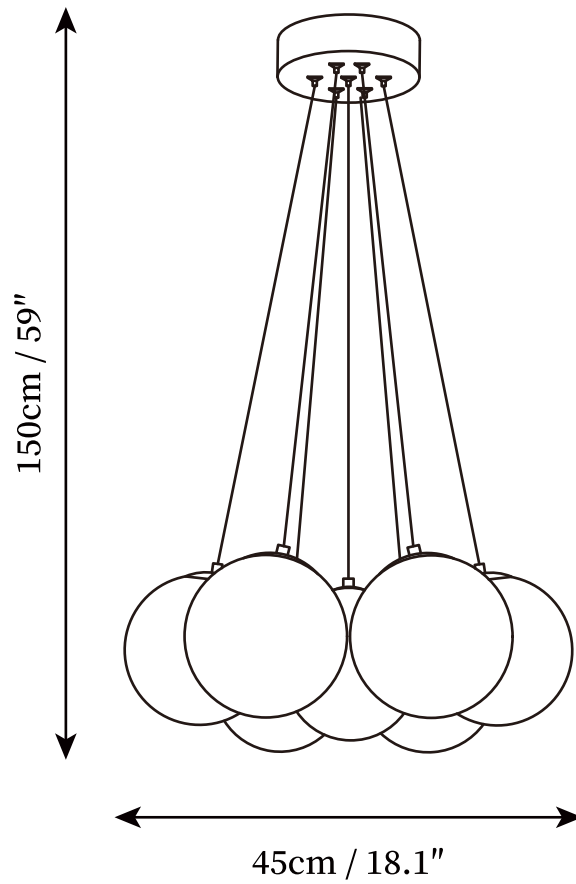

## SPECIFICATION DETAILS

\*For custom options, consult factory for details

<b>Fixture Dimensions</b>	D 18.1" x H 59"
<b>Light source</b>	E26 or E27. (bulb not included).
<b>Wattage</b>	MAX 40W incandescent bulb or LED equivalent.
<b>Voltage</b>	AC 110-240V
<b>Mounting</b>	Hardwired.
<b>Dimming</b>	Compatible with dimmable bulbs (bulb not included)
<b>Control method</b>	Compatible with common wall switches (not included)
<b>Finishes</b>	Gold.
<b>Shade Details</b>	White.
<b>Material</b>	Iron, Metal, Glass.
<b>Wire Length</b>	The standard length of the cord is 59" (150 cm), the length is adjustable.

## SPECIFICATION DETAILS

\*For custom options, consult factory for details

<b>Fixture Dimensions</b>	D 23.6" x H 59"
<b>Light source</b>	E26 or E27. (bulb not included).
<b>Wattage</b>	MAX 40W incandescent bulb or LED equivalent.
<b>Voltage</b>	AC 110-240V
<b>Mounting</b>	Hardwired.
<b>Dimming</b>	Compatible with dimmable bulbs (bulb not included)
<b>Control method</b>	Compatible with common wall switches(not included)
<b>Finishes</b>	Gold.
<b>Shade Details</b>	White.
<b>Material</b>	Iron, Metal, Glass.
<b>Wire Length</b>	The standard length of the cord is 59" (150 cm), the length is adjustable.

## SPECIFICATION DETAILS

\*For custom options, consult factory for details

<b>Fixture Dimensions</b>	D 29.5" x H 59"
<b>Light source</b>	E26 or E27. (bulb not included).
<b>Wattage</b>	MAX 40W incandescent bulb or LED equivalent.
<b>Voltage</b>	AC 110-240V
<b>Mounting</b>	Hardwired.
<b>Dimming</b>	Compatible with dimmable bulbs (bulb not included)
<b>Control method</b>	Compatible with common wall switches (
<b>Finishes</b>	Gold.
<b>Shade Details</b>	White.
<b>Material</b>	Iron, Metal, Glass.
<b>Wire Length</b>	The standard length of the cord is 59" (150 cm), the length is adjustable.