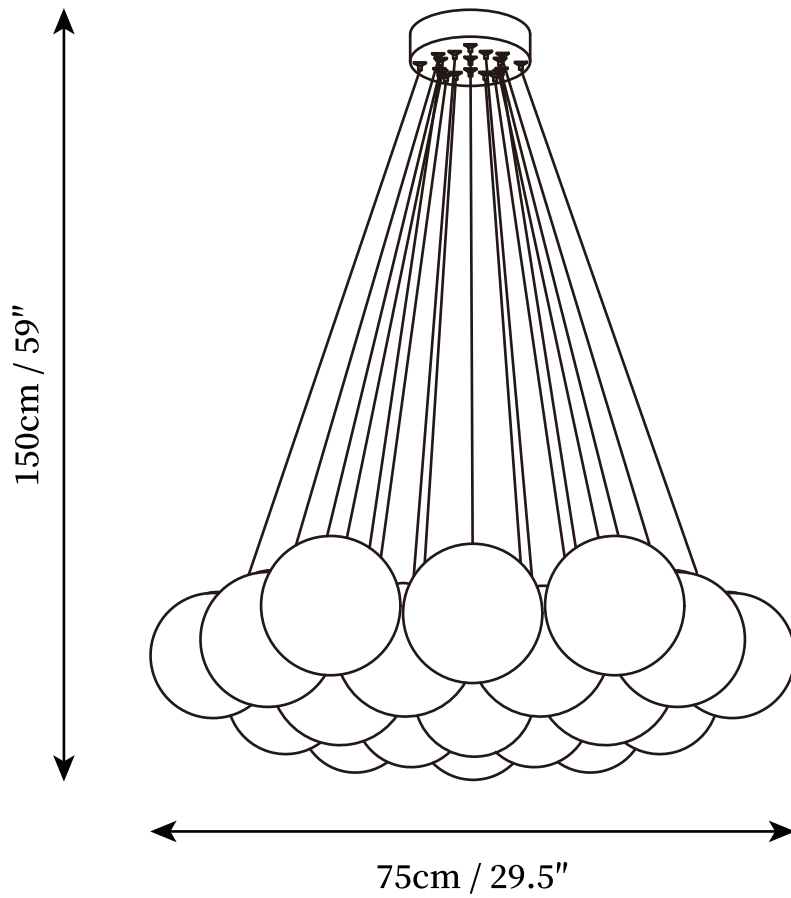

## SPECIFICATION DETAILS

\*For custom options, consult factory for details

<b>Fixture Dimensions</b>	D 18.1" x H 59"
<b>Light source</b>	E26 or E27. (bulb not included).
<b>Wattage</b>	MAX 40W incandescent bulb or LED equivalent.
<b>Voltage</b>	AC 110-240V
<b>Mounting</b>	Hardwired.
<b>Dimming</b>	Compatible with dimmable bulbs (bulb not included)
<b>Control method</b>	Compatible with common wall switches (not included)
<b>Finishes</b>	Gold.
<b>Shade Details</b>	White.
<b>Material</b>	Iron, Metal, Glass.
<b>Wire Length</b>	The standard length of the cord is 59" (150 cm), the length is adjustable.

## SPECIFICATION DETAILS

\*For custom options, consult factory for details

<b>Fixture Dimensions</b>	D 23.6" x H 59"
<b>Light source</b>	E26 or E27. (bulb not included).
<b>Wattage</b>	MAX 40W incandescent bulb or LED equivalent.
<b>Voltage</b>	AC 110-240V
<b>Mounting</b>	Hardwired.
<b>Dimming</b>	Compatible with dimmable bulbs (bulb not included)
<b>Control method</b>	Compatible with common wall switches(not included)
<b>Finishes</b>	Gold.
<b>Shade Details</b>	White.
<b>Material</b>	Iron, Metal, Glass.
<b>Wire Length</b>	The standard length of the cord is 59" (150 cm), the length is adjustable.

## SPECIFICATION DETAILS

\*For custom options, consult factory for details

<b>Fixture Dimensions</b>	D 29.5" x H 59"
<b>Light source</b>	E26 or E27. (bulb not included).
<b>Wattage</b>	MAX 40W incandescent bulb or LED equivalent.
<b>Voltage</b>	AC 110-240V
<b>Mounting</b>	Hardwired.
<b>Dimming</b>	Compatible with dimmable bulbs (bulb not included)
<b>Control method</b>	Compatible with common wall switches (
<b>Finishes</b>	Gold.
<b>Shade Details</b>	White.
<b>Material</b>	Iron, Metal, Glass.
<b>Wire Length</b>	The standard length of the cord is 59" (150 cm), the length is adjustable.