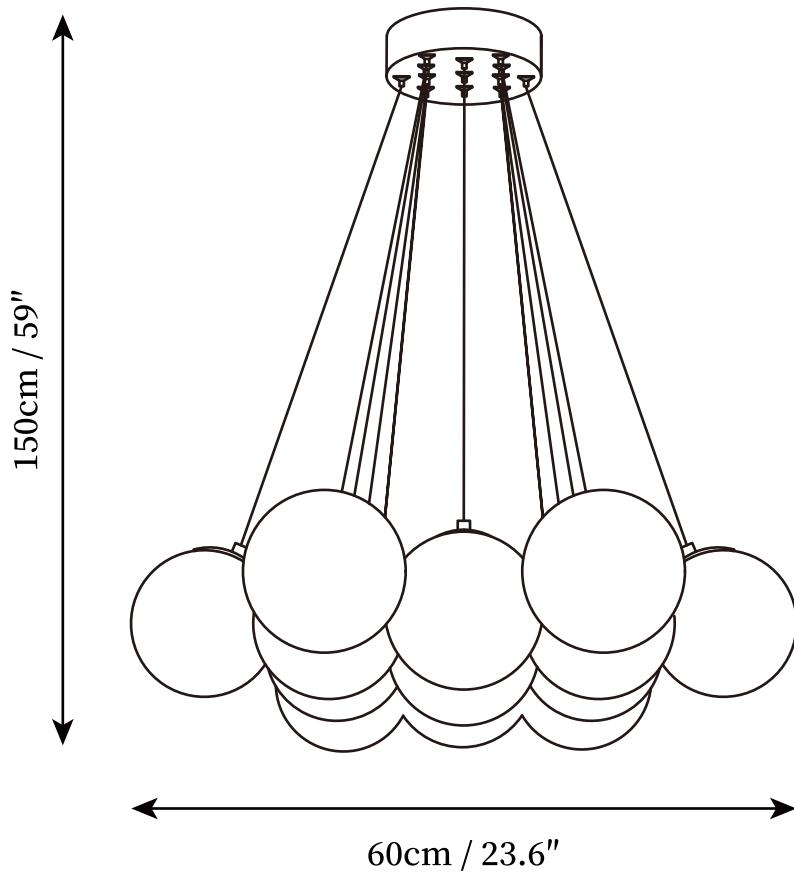

## SPECIFICATION DETAILS

\*For custom options, consult factory for details

<b>Fixture Dimensions</b>	D 18.1" x H 59"
<b>Light source</b>	E26 or E27. (bulb not included).
<b>Wattage</b>	MAX 40W incandescent bulb or LED equivalent.
<b>Voltage</b>	AC 110-240V
<b>Mounting</b>	Hardwired.
<b>Dimming</b>	Compatible with dimmable bulbs (bulb not included)
<b>Control method</b>	Compatible with common wall switches (not included)
<b>Finishes</b>	Gold.
<b>Shade Details</b>	White.
<b>Material</b>	Iron, Metal, Glass.
<b>Wire Length</b>	The standard length of the cord is 59" (150 cm), the length is adjustable.

## SPECIFICATION DETAILS

\*For custom options, consult factory for details

<b>Fixture Dimensions</b>	D 23.6" x H 59"
<b>Light source</b>	E26 or E27. (bulb not included).
<b>Wattage</b>	MAX 40W incandescent bulb or LED equivalent.
<b>Voltage</b>	AC 110-240V
<b>Mounting</b>	Hardwired.
<b>Dimming</b>	Compatible with dimmable bulbs (bulb not included)
<b>Control method</b>	Compatible with common wall switches(not included)
<b>Finishes</b>	Gold.
<b>Shade Details</b>	White.
<b>Material</b>	Iron, Metal, Glass.
<b>Wire Length</b>	The standard length of the cord is 59" (150 cm), the length is adjustable.

## SPECIFICATION DETAILS

\*For custom options, consult factory for details

<b>Fixture Dimensions</b>	D 29.5" x H 59"
<b>Light source</b>	E26 or E27. (bulb not included).
<b>Wattage</b>	MAX 40W incandescent bulb or LED equivalent.
<b>Voltage</b>	AC 110-240V
<b>Mounting</b>	Hardwired.
<b>Dimming</b>	Compatible with dimmable bulbs (bulb not included)
<b>Control method</b>	Compatible with common wall switches (
<b>Finishes</b>	Gold.
<b>Shade Details</b>	White.
<b>Material</b>	Iron, Metal, Glass.
<b>Wire Length</b>	The standard length of the cord is 59" (150 cm), the length is adjustable.