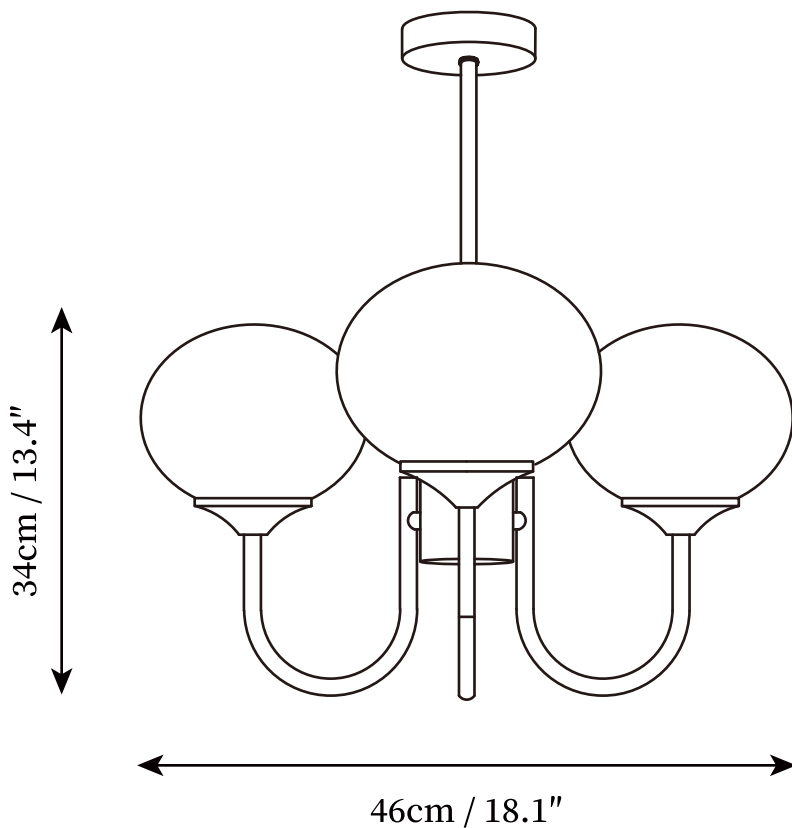

SPECIFICATION SHEET

SPECIFICATION DETAILS

*For custom options, consult factory for details

Fixture Dimensions	D 18.1" x H 13.4" (3 heads)
Light source	E26 or E27 (bulb not included)
Wattage	MAX 40W incandescent bulb or LED equivalent.
Voltage	AC 110-240V
Mounting	Hardwired.
Dimming	Compatible with dimmable bulbs (bulb not included)
Control method	Compatible with common wall switches (not included)
Finishes	Copper, Chrome.
Shade Details	White, Pink, Cream
Material	Iron, Metal, Glass
Rod Length	Suspension rod length 10cm+20cm+30cm / 3.9"+7.9"+11.8", and can be spliced as needed.

SPECIFICATION SHEET

SPECIFICATION DETAILS

*For custom options, consult factory for details

Fixture Dimensions	D 26.4" x H 13.4" (5 heads)
Light source	E26 or E27 (bulb not included)
Wattage	MAX 40W incandescent bulb or LED equivalent.
Voltage	AC 110-240V
Mounting	Hardwired.
Dimming	Compatible with dimmable bulbs (bulb not included)
Control method	Compatible with common wall switches(not included)
Finishes	Copper, Chrome.
Shade Details	White, Pink, Cream
Material	Iron, Metal, Glass
Rod Length	Suspension rod length 10cm+20cm+30cm / 3.9"+7.9"+11.8", and can be spliced as needed.