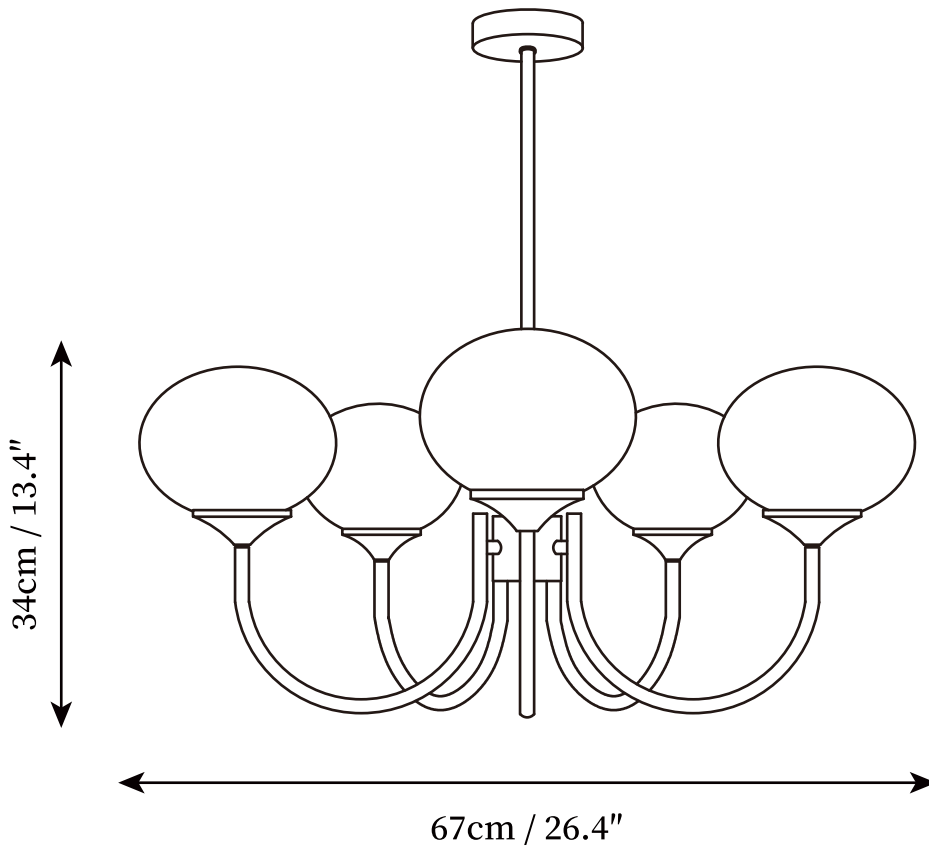

SPECIFICATION SHEET

SPECIFICATION DETAILS

*For custom options, consult factory for details

Fixture Dimensions	D 18.1" x H 13.4" (3 heads)
Light source	E26 or E27 (bulb not included)
Wattage	MAX 40W incandescent bulb or LED equivalent.
Voltage	AC 110-240V
Mounting	Hardwired.
Dimming	Compatible with dimmable bulbs (bulb not included)
Control method	Compatible with common wall switches (not included)
Finishes	Copper, Chrome.
Shade Details	White, Pink, Cream
Material	Iron, Metal, Glass
Rod Length	Suspension rod length 10cm+20cm+30cm / 3.9"+7.9"+11.8", and can be spliced as needed.

SPECIFICATION SHEET

SPECIFICATION DETAILS

*For custom options, consult factory for details

Fixture Dimensions	D 26.4" x H 13.4" (5 heads)
Light source	E26 or E27 (bulb not included)
Wattage	MAX 40W incandescent bulb or LED equivalent.
Voltage	AC 110-240V
Mounting	Hardwired.
Dimming	Compatible with dimmable bulbs (bulb not included)
Control method	Compatible with common wall switches(not included)
Finishes	Copper, Chrome.
Shade Details	White, Pink, Cream
Material	Iron, Metal, Glass
Rod Length	Suspension rod length 10cm+20cm+30cm / 3.9"+7.9"+11.8", and can be spliced as needed.