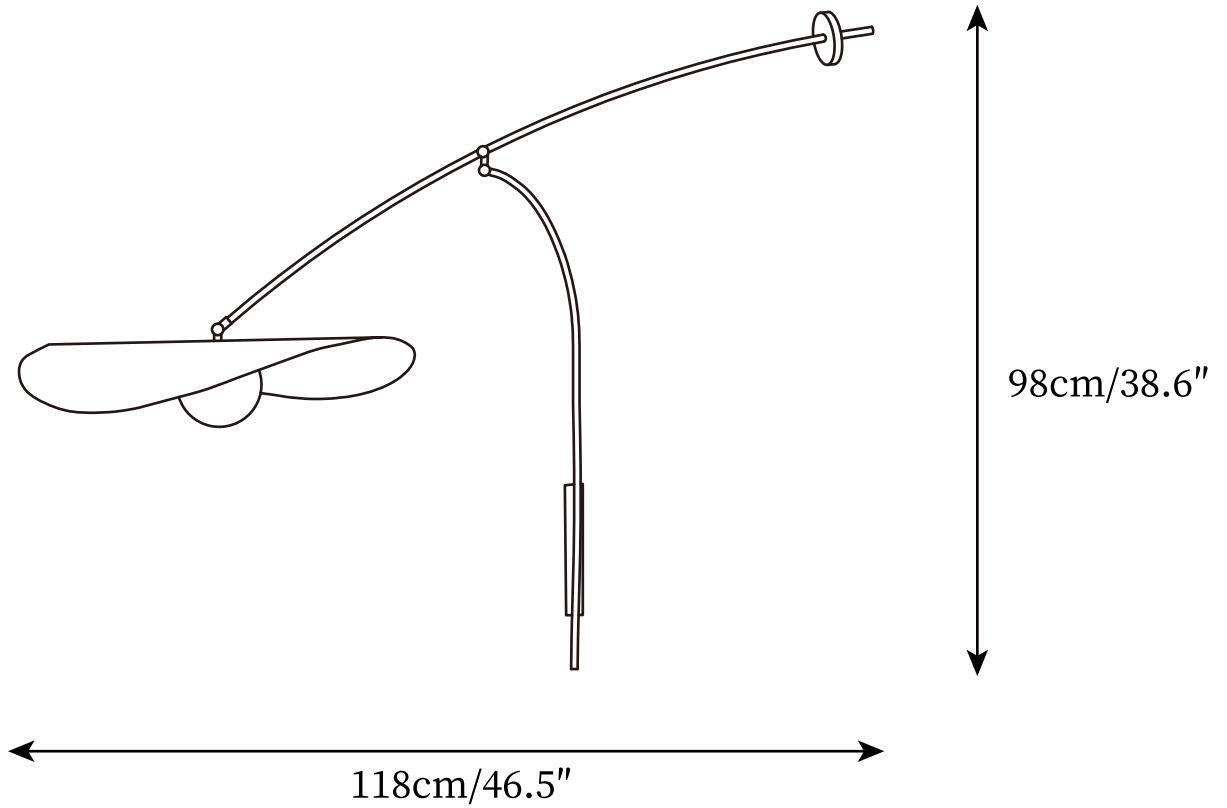

## SPECIFICATION DETAILS

\*For custom options, consult factory for details

<b>Fixture Dimensions</b>	D 27.6" x H 19.7"
<b>Light source</b>	G9. (bulb not included)
<b>Wattage</b>	~ 5W incandescent bulb or LED equivalent.
<b>Voltage</b>	AC 110-240V
<b>Dimming</b>	Compatible with dimmable bulbs (bulb not included)
<b>Control method</b>	In line ON / OFF switch.
<b>Finishes</b>	Black
<b>Shade Details</b>	Black
<b>Cord Length</b>	Supplied with switched plug cord, length ~59" (150cm).
<b>Material</b>	Iron, Metal, Glass.

## SPECIFICATION DETAILS

\*For custom options, consult factory for details

<b>Fixture Dimensions</b>	D 46.5" x H 38.6"
<b>Light source</b>	G9. (bulb not included)
<b>Wattage</b>	~ 5W incandescent bulb or LED equivalent.
<b>Voltage</b>	AC 110-240V
<b>Dimming</b>	Compatible with dimmable bulbs (bulb not included)
<b>Control method</b>	In line ON / OFF switch.
<b>Finishes</b>	Black
<b>Shade Details</b>	Black
<b>Cord Length</b>	Supplied with switched plug cord, length ~59" (150cm).
<b>Material</b>	Iron, Metal, Glass.