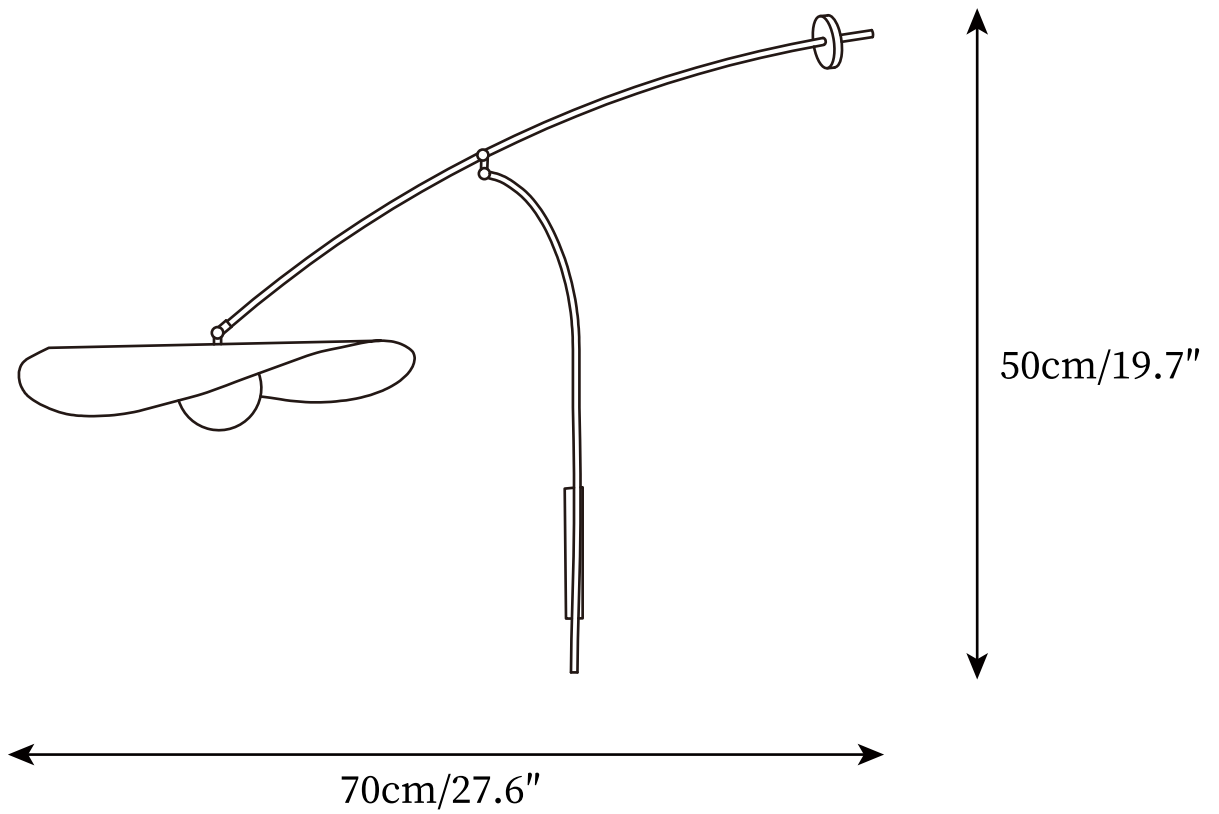

## SPECIFICATION DETAILS

\*For custom options, consult factory for details

<b>Fixture Dimensions</b>	D 27.6" x H 19.7"
<b>Light source</b>	G9. (bulb not included)
<b>Wattage</b>	~ 5W incandescent bulb or LED equivalent.
<b>Voltage</b>	AC 110-240V
<b>Dimming</b>	Compatible with dimmable bulbs (bulb not included)
<b>Control method</b>	In line ON / OFF switch.
<b>Finishes</b>	Black
<b>Shade Details</b>	Black
<b>Cord Length</b>	Supplied with switched plug cord, length ~59" (150cm).
<b>Material</b>	Iron, Metal, Glass.

## SPECIFICATION DETAILS

\*For custom options, consult factory for details

<b>Fixture Dimensions</b>	D 46.5" x H 38.6"
<b>Light source</b>	G9. (bulb not included)
<b>Wattage</b>	~ 5W incandescent bulb or LED equivalent.
<b>Voltage</b>	AC 110-240V
<b>Dimming</b>	Compatible with dimmable bulbs (bulb not included)
<b>Control method</b>	In line ON / OFF switch.
<b>Finishes</b>	Black
<b>Shade Details</b>	Black
<b>Cord Length</b>	Supplied with switched plug cord, length ~59" (150cm).
<b>Material</b>	Iron, Metal, Glass.