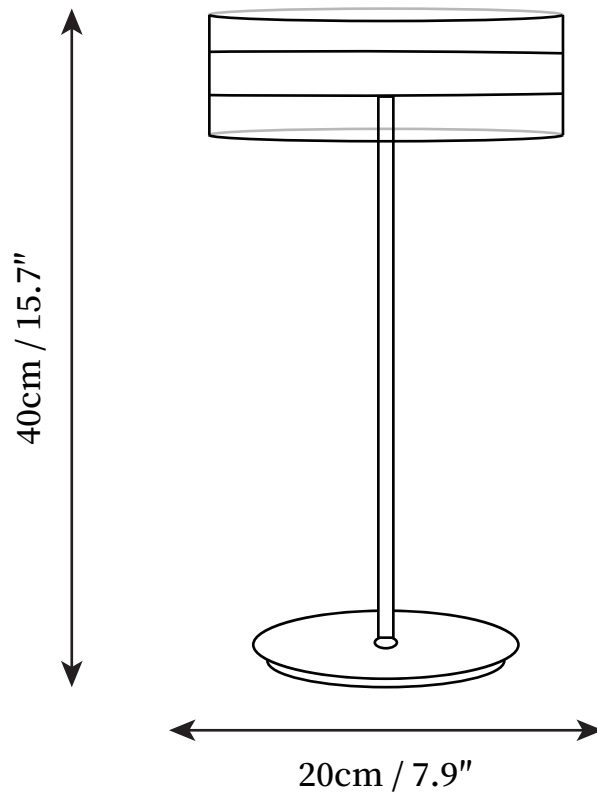

## SPECIFICATION DETAILS

\*For custom options, consult factory for details

<b>Fixture Dimensions</b>	D 7.9" x H 15.7"
<b>Light source</b>	Integrated LED
<b>Wattage</b>	10W
<b>Voltage</b>	AC 110-240V
<b>Color Temperature</b>	3000K
<b>CRI(Ra)</b>	80CRI
<b>Mounting</b>	Table
<b>Driver Required</b>	Yes
<b>Optional Color Temps</b>	Warm Light (3000K), Neutral Light (4500K), Cool Light (6000K)
<b>LED Rated Life</b>	30000hours
<b>Dimming</b>	Dimming is not supported
<b>Finishes</b>	Chrome
<b>Shade Details</b>	Clear
<b>Material</b>	Iron, Metal, Glass, Acrylic
<b>Wire Length</b>	59"
<b>Wire Type</b>	Wire with switch plug