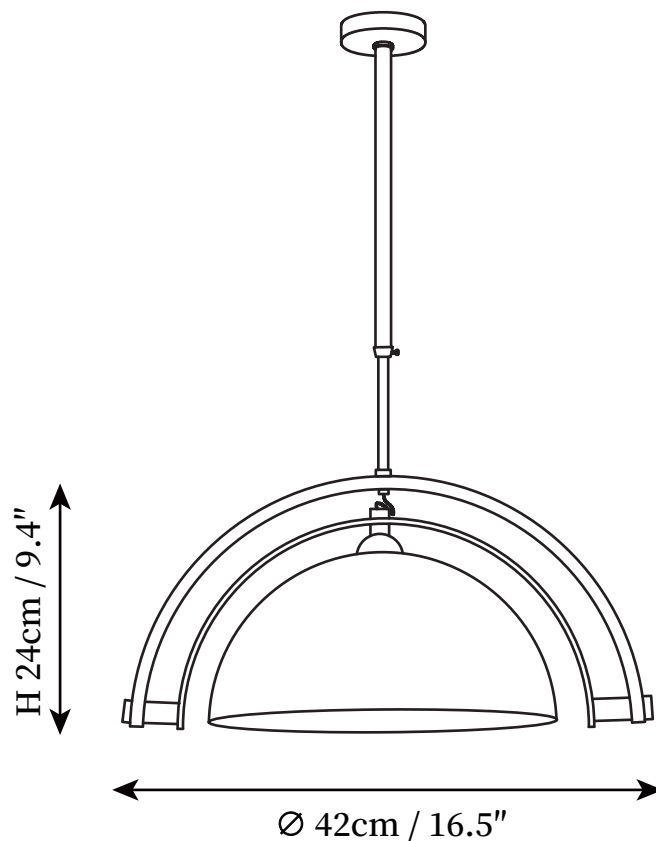

## SPECIFICATION DETAILS

\*For custom options, consult factory for details

	D 16.5" x H 9.4"
<b>Light source</b>	E26 or E27
<b>Wattage</b>	Max 40W
<b>Voltage</b>	AC 110-240V
<b>Color Temperature</b>	Based on the purchase of light bulbs
<b>CRI(Ra)</b>	80CRI
<b>Mounting</b>	Ceiling
<b>Driver Required</b>	NO
<b>Optional Color Temps</b>	Buy bulbs as needed
<b>LED Rated Life</b>	Based on bulb life (we do not supply bulbs)
<b>Dimming</b>	Dimming is not supported
<b>Finishes</b>	Chrome
<b>Glass Details</b>	White
<b>Material</b>	Metal, Glass, Iron
<b>Rod Length</b>	Suspension rod length 90cm-150cm/35.4"-59".
<b>Rod Type</b>	Chrome / Rod