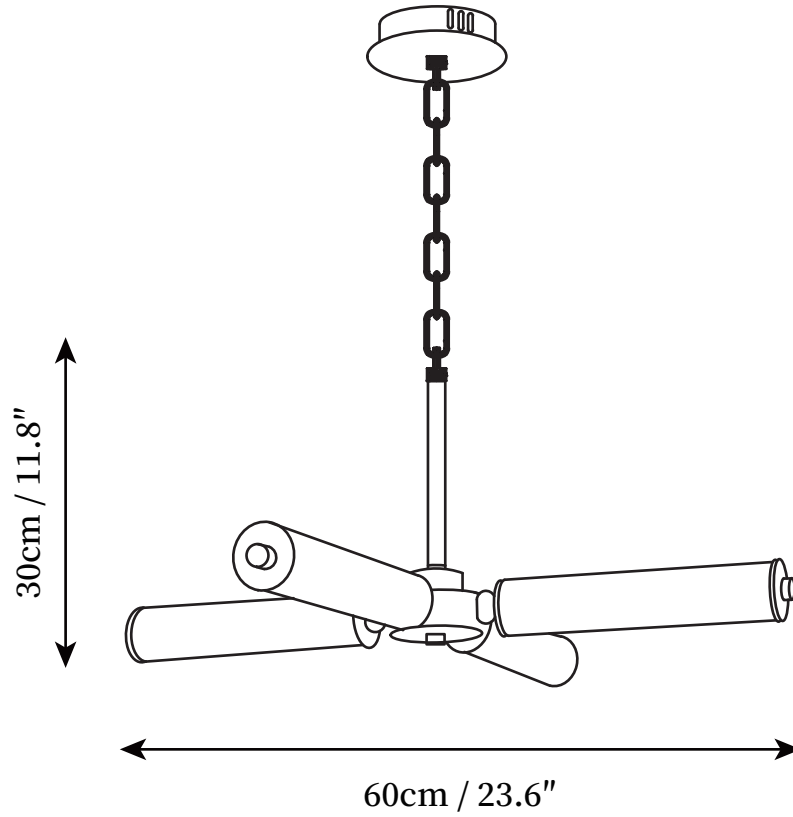

SPECIFICATION SHEET

SPECIFICATION DETAILS

*For custom options, consult factory for details

Fixture Dimensions	D 23.6" x H 11.8"
Light source	Integrated LED
Wattage	20W
Voltage	AC 110-240V
Color Temperature	3000k
CRI(Ra)	80CRI
Mounting	Ceiling
Driver Required	Yes
Optional Color Temps	Warm White (3000K), Cool White (6000K), Daylight (4000K)
LED Rated Life	30000hours
Dimming	Dimming is not supported
Finishes	Chrome
Shade Details	White
Material	Stainless Steel, Iron, Metal, Glass
Hanging chain Length	Hanging chain 50cm / 19.7"
Hanging chain Type	Chrome / Hanging chain