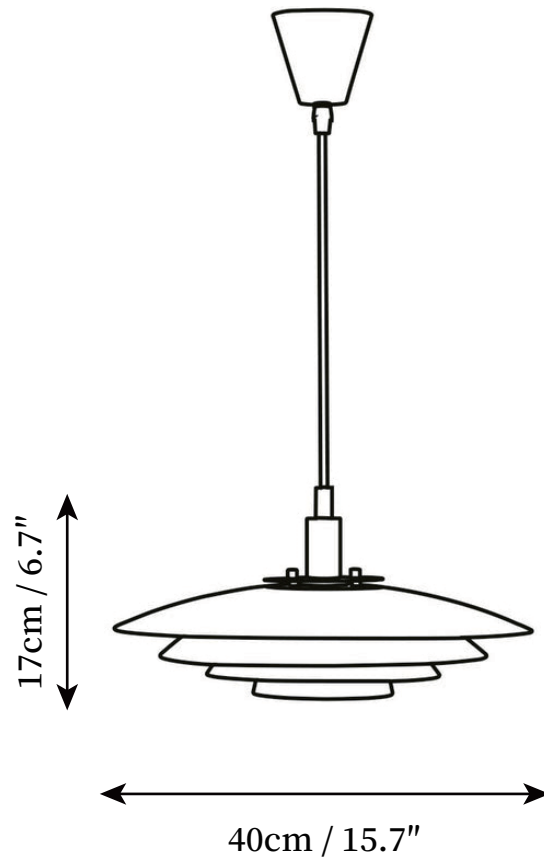

SPECIFICATION SHEET

SPECIFICATION DETAILS

*For custom options, consult factory for details

Fixture Dimensions	D 15.7" x H 6.7"
Light source	E26 or E27
Wattage	Max 40W
Voltage	AC 110-240V
Color Temperature	Based on the purchase of light bulbs
CRI(Ra)	80CRI
Mounting	Ceiling
Driver Required	NO
Optional Color Temps	Buy bulbs as needed
LED Rated Life	Based on bulb life (we do not supply bulbs)
Dimming	Dimming is not supported
Finishes	White
Shade Details	White
Material	Metal, Iron
Wire Length	59"
Wire Type	White Coaxial Wire