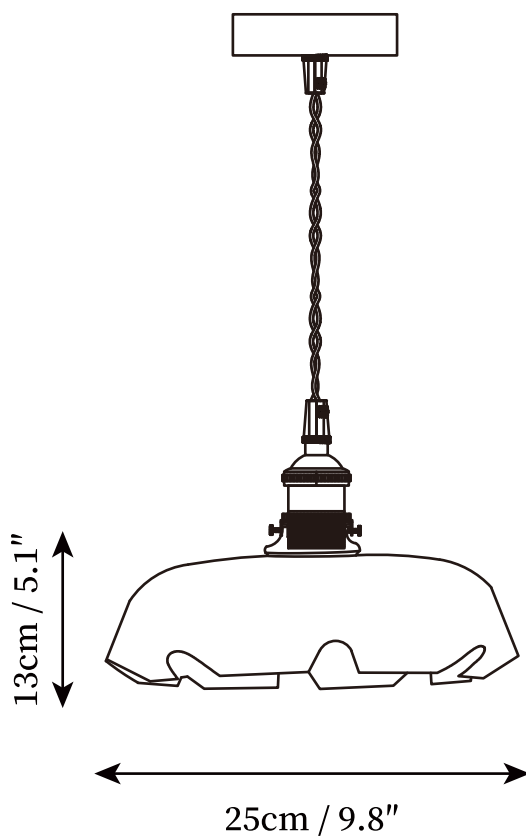

## SPECIFICATION DETAILS

\*For custom options, consult factory for details

<b>Fixture Dimensions</b>	D 9.8" x H 5.1"
<b>Light source</b>	E26 or E27. (bulb not included)
<b>Wattage</b>	MAX 40W incandescent bulb or LED equivalent.
<b>Voltage</b>	AC 110-240V
<b>Mounting</b>	Hardwired.
<b>Dimming</b>	Compatible with dimmable bulbs (bulb not included)
<b>Control method</b>	Compatible with common wall switches (not included)
<b>Finishes</b>	Brass.
<b>Shade Details</b>	White, Beige, Pink, Blue.
<b>Material</b>	Brass, Glass.
<b>Wire Length</b>	The standard length of the cord is 59" (150 cm), the length is adjustable.