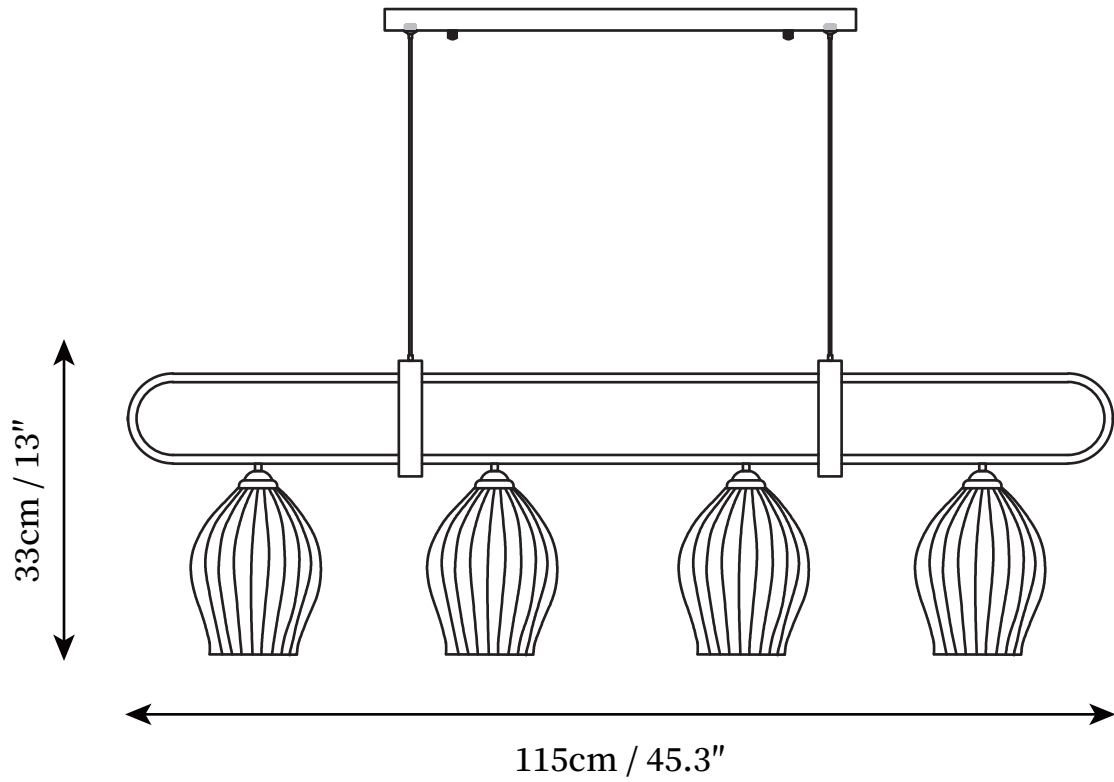

SPECIFICATION SHEET

SPECIFICATION DETAILS

*For custom options, consult factory for details

Fixture Dimensions	D 35.4" x H 13"
Light source	E26 or E27
Wattage	Max 40W
Voltage	AC 110-240V
Color Temperature	Based on the purchase of light bulbs
CRI(Ra)	80CRI
Mounting	Ceiling
Driver Required	NO
Optional Color Temps	Buy bulbs as needed
LED Rated Life	Based on bulb life (we do not supply bulbs)
Dimming	Dimming is not supported
Finishes	Sand nickel , Copper
Shade Details	White
Material	Ceramic, Iron, Metal
Wire Length	59"
Wire Type	Clear Coaxial Wire

SPECIFICATION SHEET

SPECIFICATION DETAILS

*For custom options, consult factory for details

Fixture Dimensions	D 45.3" x H 13"
Light source	E26 or E27
Wattage	Max 40W
Voltage	AC 110-240V
Color Temperature	Based on the purchase of light bulbs
CRI(Ra)	80CRI
Mounting	Ceiling
Driver Required	NO
Optional Color Temps	Buy bulbs as needed
LED Rated Life	Based on bulb life (we do not supply bulbs)
Dimming	Dimming is not supported
Finishes	Sand nickel , Copper
Shade Details	White
Material	Ceramic, Iron, Metal
Wire Length	59"
Wire Type	Clear Coaxial Wire

SPECIFICATION SHEET

SPECIFICATION DETAILS

*For custom options, consult factory for details

Fixture Dimensions	D 53.1" x H 13"
Light source	E26 or E27
Wattage	Max 40W
Voltage	AC 110-240V
Color Temperature	Based on the purchase of light bulbs
CRI(Ra)	80CRI
Mounting	Ceiling
Driver Required	NO
Optional Color Temps	Buy bulbs as needed
LED Rated Life	Based on bulb life (we do not supply bulbs)
Dimming	Dimming is not supported
Finishes	Sand nickel , Copper
Shade Details	White
Material	Ceramic, Iron, Metal
Wire Length	59"
Wire Type	Clear Coaxial Wire