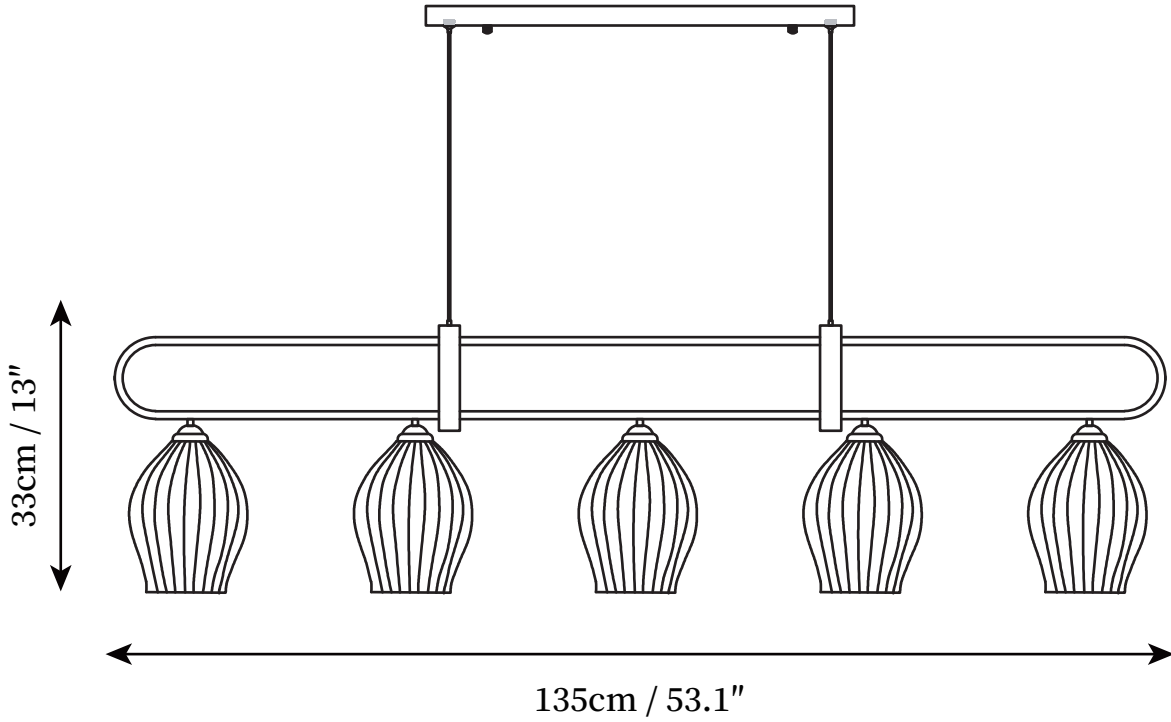

SPECIFICATION SHEET

SPECIFICATION DETAILS

*For custom options, consult factory for details

Fixture Dimensions	D 35.4" x H 13"
Light source	E26 or E27
Wattage	Max 40W
Voltage	AC 110-240V
Color Temperature	Based on the purchase of light bulbs
CRI(Ra)	80CRI
Mounting	Ceiling
Driver Required	NO
Optional Color Temps	Buy bulbs as needed
LED Rated Life	Based on bulb life (we do not supply bulbs)
Dimming	Dimming is not supported
Finishes	Sand nickel , Copper
Shade Details	White
Material	Ceramic, Iron, Metal
Wire Length	59"
Wire Type	Clear Coaxial Wire

SPECIFICATION SHEET

SPECIFICATION DETAILS

*For custom options, consult factory for details

Fixture Dimensions	D 45.3" x H 13"
Light source	E26 or E27
Wattage	Max 40W
Voltage	AC 110-240V
Color Temperature	Based on the purchase of light bulbs
CRI(Ra)	80CRI
Mounting	Ceiling
Driver Required	NO
Optional Color Temps	Buy bulbs as needed
LED Rated Life	Based on bulb life (we do not supply bulbs)
Dimming	Dimming is not supported
Finishes	Sand nickel , Copper
Shade Details	White
Material	Ceramic, Iron, Metal
Wire Length	59"
Wire Type	Clear Coaxial Wire

SPECIFICATION SHEET

SPECIFICATION DETAILS

*For custom options, consult factory for details

Fixture Dimensions	D 53.1" x H 13"
Light source	E26 or E27
Wattage	Max 40W
Voltage	AC 110-240V
Color Temperature	Based on the purchase of light bulbs
CRI(Ra)	80CRI
Mounting	Ceiling
Driver Required	NO
Optional Color Temps	Buy bulbs as needed
LED Rated Life	Based on bulb life (we do not supply bulbs)
Dimming	Dimming is not supported
Finishes	Sand nickel , Copper
Shade Details	White
Material	Ceramic, Iron, Metal
Wire Length	59"
Wire Type	Clear Coaxial Wire