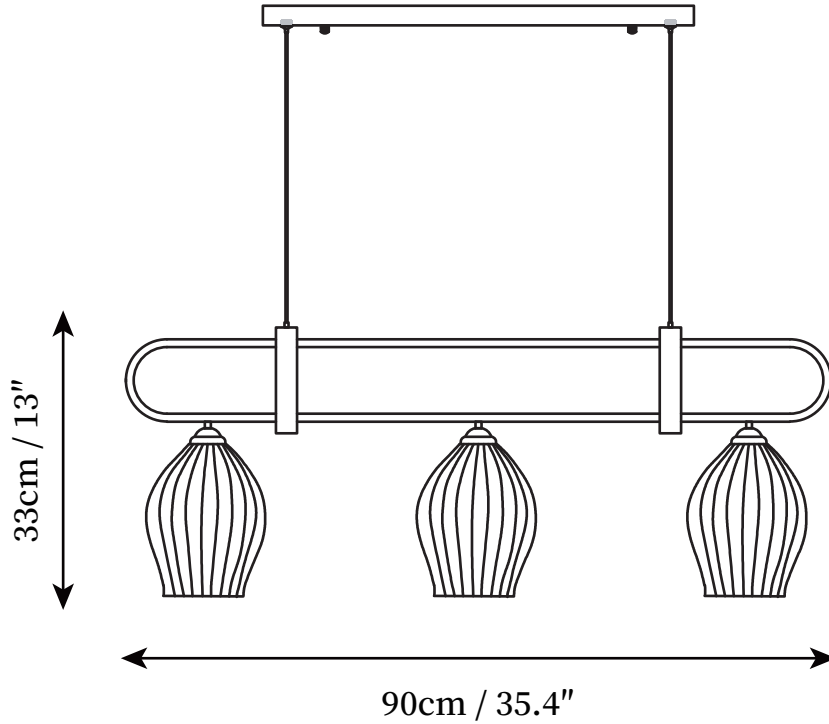

SPECIFICATION SHEET

SPECIFICATION DETAILS

*For custom options, consult factory for details

Fixture Dimensions	D 35.4" x H 13"
Light source	E26 or E27
Wattage	Max 40W
Voltage	AC 110-240V
Color Temperature	Based on the purchase of light bulbs
CRI(Ra)	80CRI
Mounting	Ceiling
Driver Required	NO
Optional Color Temps	Buy bulbs as needed
LED Rated Life	Based on bulb life (we do not supply bulbs)
Dimming	Dimming is not supported
Finishes	Sand nickel , Copper
Shade Details	White
Material	Ceramic, Iron, Metal
Wire Length	59"
Wire Type	Clear Coaxial Wire

SPECIFICATION SHEET

SPECIFICATION DETAILS

*For custom options, consult factory for details

Fixture Dimensions	D 45.3" x H 13"
Light source	E26 or E27
Wattage	Max 40W
Voltage	AC 110-240V
Color Temperature	Based on the purchase of light bulbs
CRI(Ra)	80CRI
Mounting	Ceiling
Driver Required	NO
Optional Color Temps	Buy bulbs as needed
LED Rated Life	Based on bulb life (we do not supply bulbs)
Dimming	Dimming is not supported
Finishes	Sand nickel , Copper
Shade Details	White
Material	Ceramic, Iron, Metal
Wire Length	59"
Wire Type	Clear Coaxial Wire

SPECIFICATION SHEET

SPECIFICATION DETAILS

*For custom options, consult factory for details

Fixture Dimensions	D 53.1" x H 13"
Light source	E26 or E27
Wattage	Max 40W
Voltage	AC 110-240V
Color Temperature	Based on the purchase of light bulbs
CRI(Ra)	80CRI
Mounting	Ceiling
Driver Required	NO
Optional Color Temps	Buy bulbs as needed
LED Rated Life	Based on bulb life (we do not supply bulbs)
Dimming	Dimming is not supported
Finishes	Sand nickel , Copper
Shade Details	White
Material	Ceramic, Iron, Metal
Wire Length	59"
Wire Type	Clear Coaxial Wire