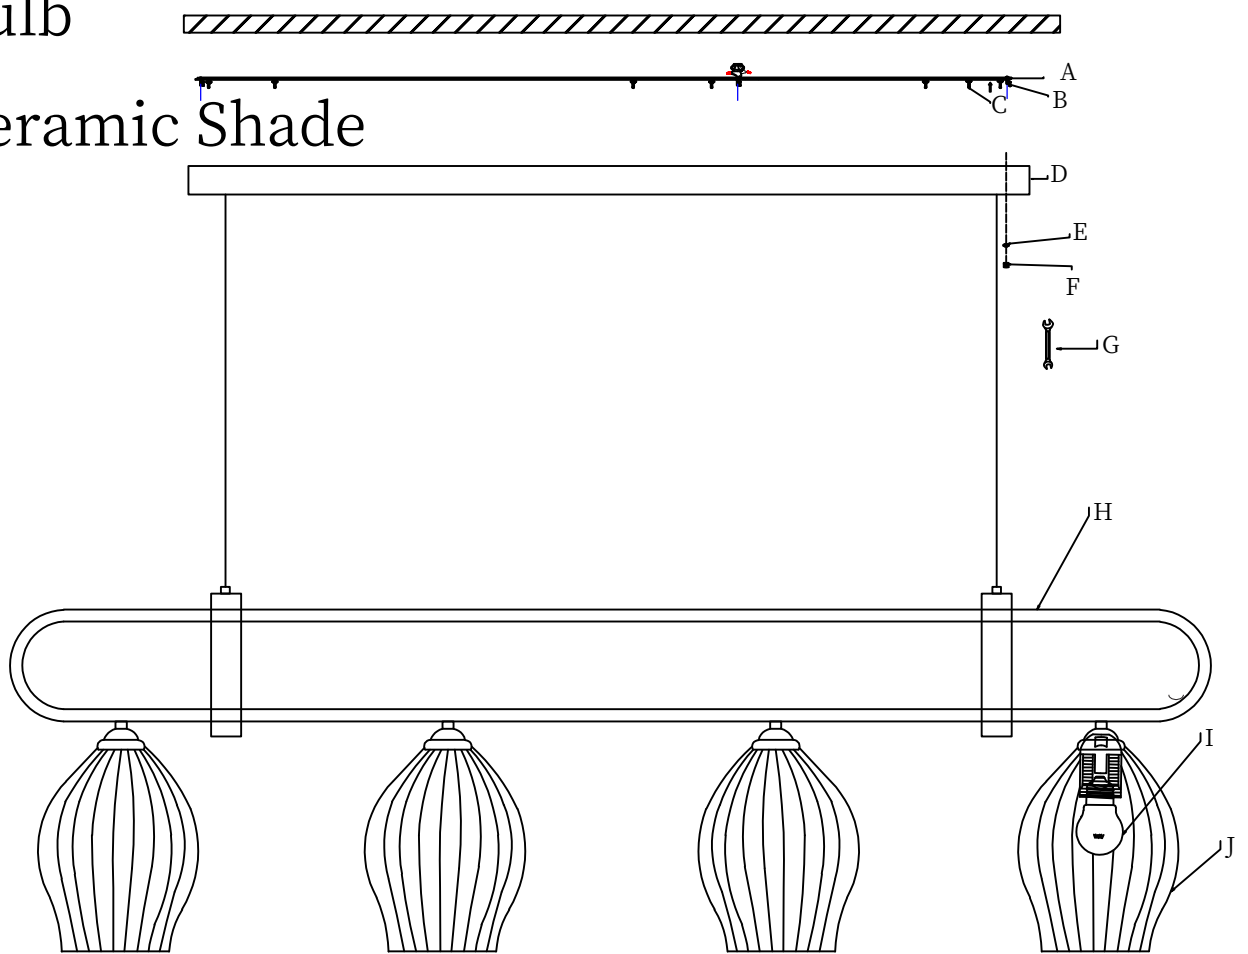

- (A) Mounting Plate(1)
- (B) Connection Rods(4)
- (C) Mounting Screws(4)
- (D) Canopy(1)
- (E) Nuts(4)
- (F) Caps(4)
- (G) T-Wrench(1)
- (H) Lamp Body
- (I) Bulb
- (J) Ceramic Shade

Installation Hardware Kit			
①	②	③	④
			