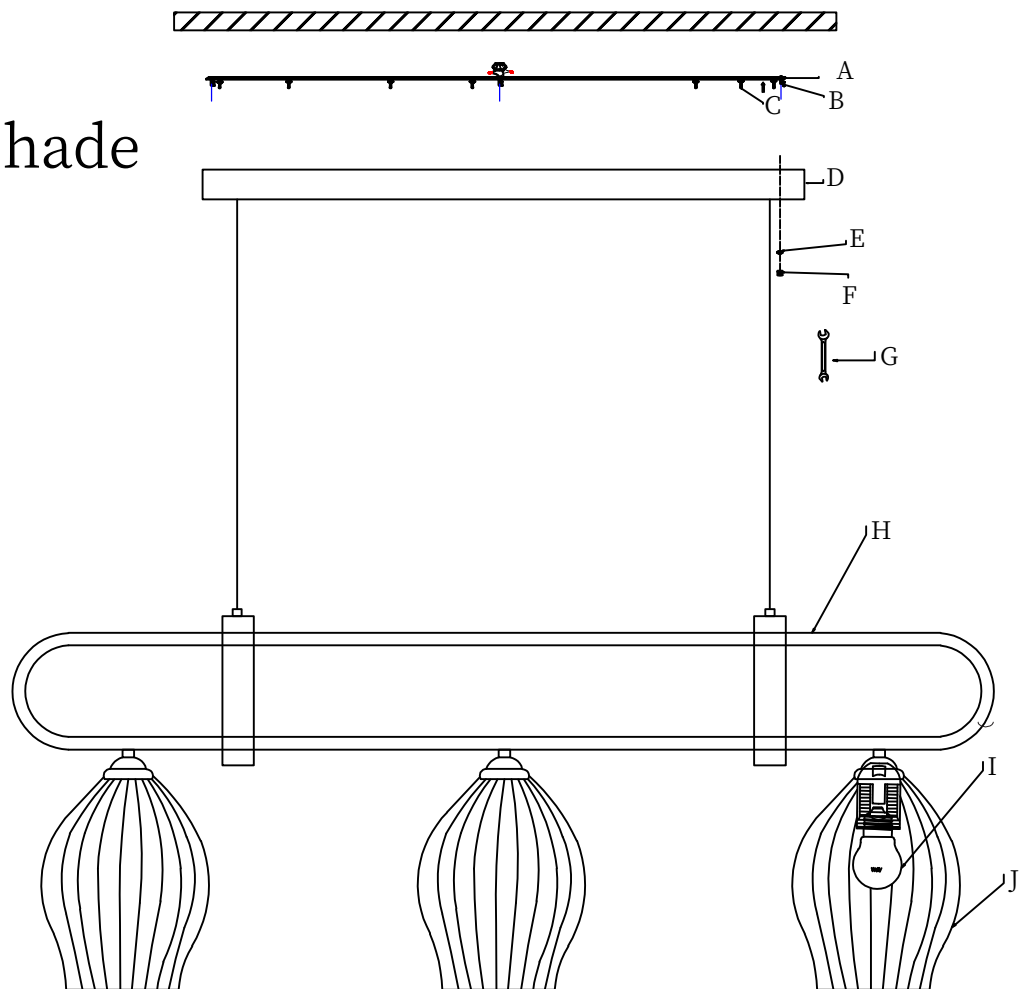

- (A) Mounting Plate(1)
- (B) Connection Rods(4)
- (C) Mounting Screws(4)
- (D) Canopy(1)
- (E) Nuts(4)
- (F) Caps(4)
- (G) T-Wrench(1)
- (H) Lamp Body
- (I) Bulb
- (J) Ceramic Shade

Installation Hardware Kit			
①	②	③	④
			