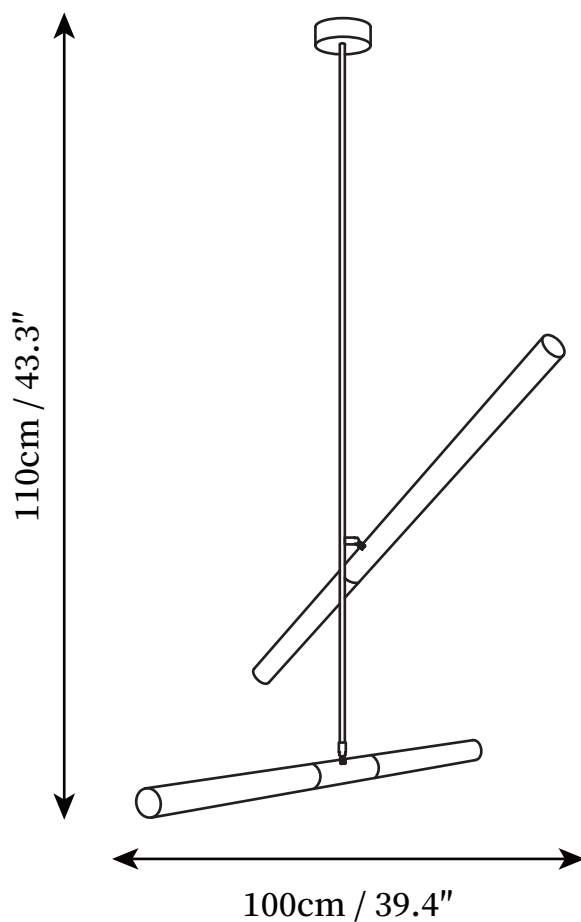

SPECIFICATION SHEET

SPECIFICATION DETAILS

*For custom options, consult factory for details

Fixture Dimensions	D 39.4" x H 43.3"
Light source	G9
Wattage	10W
Voltage	AC 110-240V
Color Temperature	3000k
CRI(Ra)	80CRI
Mounting	Ceiling
Finishes	Gold, Black
Shade Details	White
Material	Aluminium, Glass, Metal
Rod Length	Suspension rod length 100cm/39.4"
Rod Type	Gold / Rod