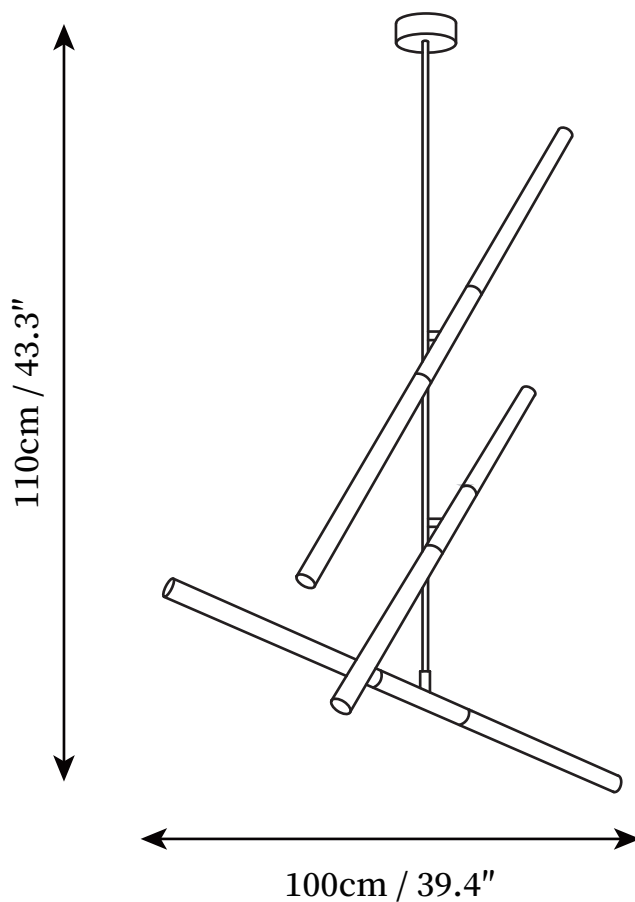

SPECIFICATION SHEET

SPECIFICATION DETAILS

*For custom options, consult factory for details

Fixture Dimensions	D 39.4" x H 43.3"
Light source	G9
Wattage	10W
Voltage	AC 110-240V
Color Temperature	3000k
CRI(Ra)	80CRI
Mounting	Ceiling
Finishes	Gold, Black
Shade Details	White
Material	Aluminium, Glass, Metal
Rod Length	Suspension rod length 100cm/39.4"
Rod Type	Gold / Rod