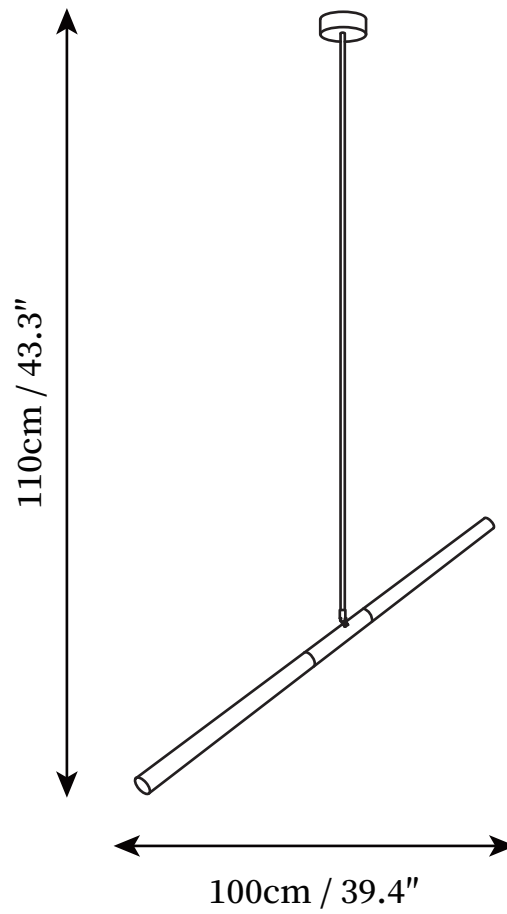

SPECIFICATION SHEET

SPECIFICATION DETAILS

*For custom options, consult factory for details

Fixture Dimensions	D 39.4" x H 43.3"
Light source	G9
Wattage	10W
Voltage	AC 110-240V
Color Temperature	3000k
CRI(Ra)	80CRI
Mounting	Ceiling
Finishes	Gold, Black
Shade Details	White
Material	Aluminium, Glass, Metal
Rod Length	Suspension rod length 100cm/39.4"
Rod Type	Gold / Rod