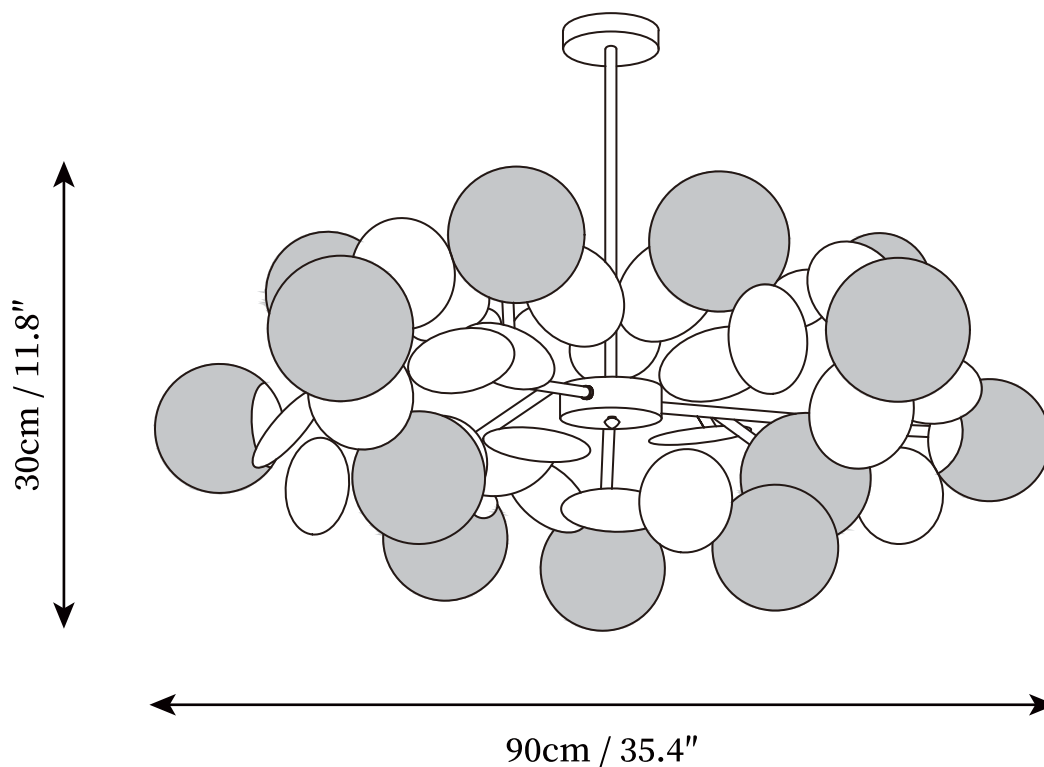

SPECIFICATION SHEET

SPECIFICATION DETAILS

*For custom options, consult factory for details

Fixture Dimensions	D 35.4" x H 11.8"
Light source	G9. (bulb not included)
Wattage	~ 5W incandescent bulb or LED equivalent.
Voltage	AC 110-240V
Mounting	Hardwired.
Dimming	Compatible with dimmable bulbs (bulb not included)
Control method	Compatible with common wall switches(not included)
Finishes	Gold+Grey, Gold+White.
Shade Details	White.
Material	Metal, Iron, Glass.
Rod Length	Suspension rod length 20cm+30cm / 7.9"+11.8", and can be spliced as needed.