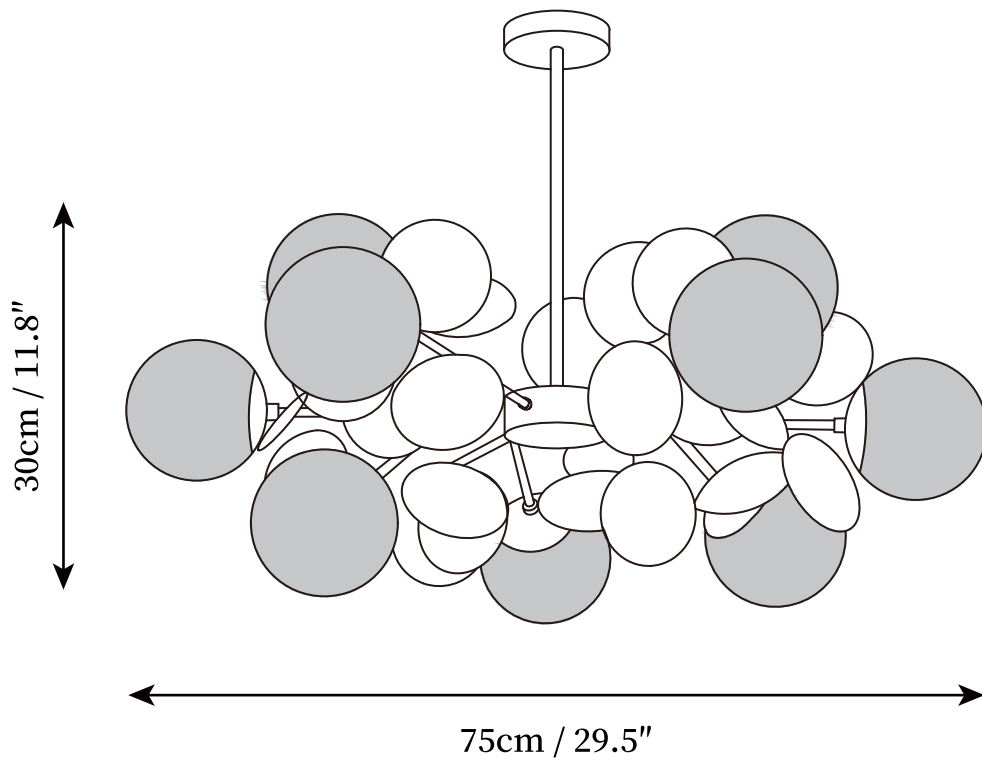

## SPECIFICATION DETAILS

\*For custom options, consult factory for details

<b>Fixture Dimensions</b>	D 23.6" x H 10.4"
<b>Light source</b>	G9. (bulb not included)
<b>Wattage</b>	~ 5W incandescent bulb or LED equivalent.
<b>Voltage</b>	AC 110-240V
<b>Mounting</b>	Hardwired.
<b>Dimming</b>	Compatible with dimmable bulbs (bulb not included)
<b>Control method</b>	Compatible with common wall switches(not included)
<b>Finishes</b>	Gold+Grey, Gold+White.
<b>Shade Details</b>	White.
<b>Material</b>	Metal, Iron, Glass.
<b>Rod Length</b>	Suspension rod length 20cm+30cm / 7.9"+11.8", and can be spliced as needed.

## SPECIFICATION DETAILS

\*For custom options, consult factory for details

<b>Fixture Dimensions</b>	D 26.4" x H 10.4"
<b>Light source</b>	G9. (bulb not included)
<b>Wattage</b>	~ 5W incandescent bulb or LED equivalent.
<b>Voltage</b>	AC 110-240V
<b>Mounting</b>	Hardwired.
<b>Dimming</b>	Compatible with dimmable bulbs (bulb not included)
<b>Control method</b>	Compatible with common wall switches (not included)
<b>Finishes</b>	Gold+Grey, Gold+White.
<b>Shade Details</b>	White.
<b>Material</b>	Metal, Iron, Glass.
<b>Rod Length</b>	Suspension rod length 20cm+30cm / 7.9"+11.8", and can be spliced as needed.

## SPECIFICATION DETAILS

\*For custom options, consult factory for details

<b>Fixture Dimensions</b>	D 29.5" x H 11.8"
<b>Light source</b>	G9. (bulb not included)
<b>Wattage</b>	~ 5W incandescent bulb or LED equivalent.
<b>Voltage</b>	AC 110-240V
<b>Mounting</b>	Hardwired.
<b>Dimming</b>	Compatible with dimmable bulbs (bulb not included)
<b>Control method</b>	Compatible with common wall switches (not included)
<b>Finishes</b>	Gold+Grey, Gold+White.
<b>Shade Details</b>	White.
<b>Material</b>	Metal, Iron, Glass.
<b>Rod Length</b>	Suspension rod length 20cm+30cm / 7.9"+11.8", and can be spliced as needed.