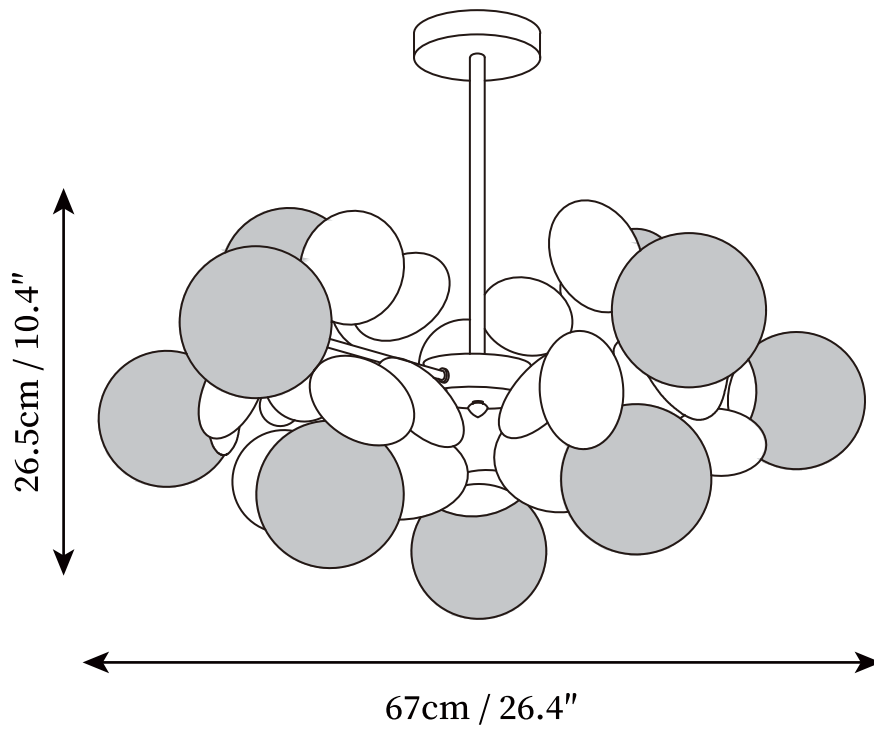

## SPECIFICATION DETAILS

\*For custom options, consult factory for details

<b>Fixture Dimensions</b>	D 23.6" x H 10.4"
<b>Light source</b>	G9. (bulb not included)
<b>Wattage</b>	~ 5W incandescent bulb or LED equivalent.
<b>Voltage</b>	AC 110-240V
<b>Mounting</b>	Hardwired.
<b>Dimming</b>	Compatible with dimmable bulbs (bulb not included)
<b>Control method</b>	Compatible with common wall switches(not included)
<b>Finishes</b>	Gold+Grey, Gold+White.
<b>Shade Details</b>	White.
<b>Material</b>	Metal, Iron, Glass.
<b>Rod Length</b>	Suspension rod length 20cm+30cm / 7.9"+11.8", and can be spliced as needed.

## SPECIFICATION DETAILS

\*For custom options, consult factory for details

<b>Fixture Dimensions</b>	D 26.4" x H 10.4"
<b>Light source</b>	G9. (bulb not included)
<b>Wattage</b>	~ 5W incandescent bulb or LED equivalent.
<b>Voltage</b>	AC 110-240V
<b>Mounting</b>	Hardwired.
<b>Dimming</b>	Compatible with dimmable bulbs (bulb not included)
<b>Control method</b>	Compatible with common wall switches (not included)
<b>Finishes</b>	Gold+Grey, Gold+White.
<b>Shade Details</b>	White.
<b>Material</b>	Metal, Iron, Glass.
<b>Rod Length</b>	Suspension rod length 20cm+30cm / 7.9"+11.8", and can be spliced as needed.

## SPECIFICATION DETAILS

\*For custom options, consult factory for details

<b>Fixture Dimensions</b>	D 29.5" x H 11.8"
<b>Light source</b>	G9. (bulb not included)
<b>Wattage</b>	~ 5W incandescent bulb or LED equivalent.
<b>Voltage</b>	AC 110-240V
<b>Mounting</b>	Hardwired.
<b>Dimming</b>	Compatible with dimmable bulbs (bulb not included)
<b>Control method</b>	Compatible with common wall switches (not included)
<b>Finishes</b>	Gold+Grey, Gold+White.
<b>Shade Details</b>	White.
<b>Material</b>	Metal, Iron, Glass.
<b>Rod Length</b>	Suspension rod length 20cm+30cm / 7.9"+11.8", and can be spliced as needed.