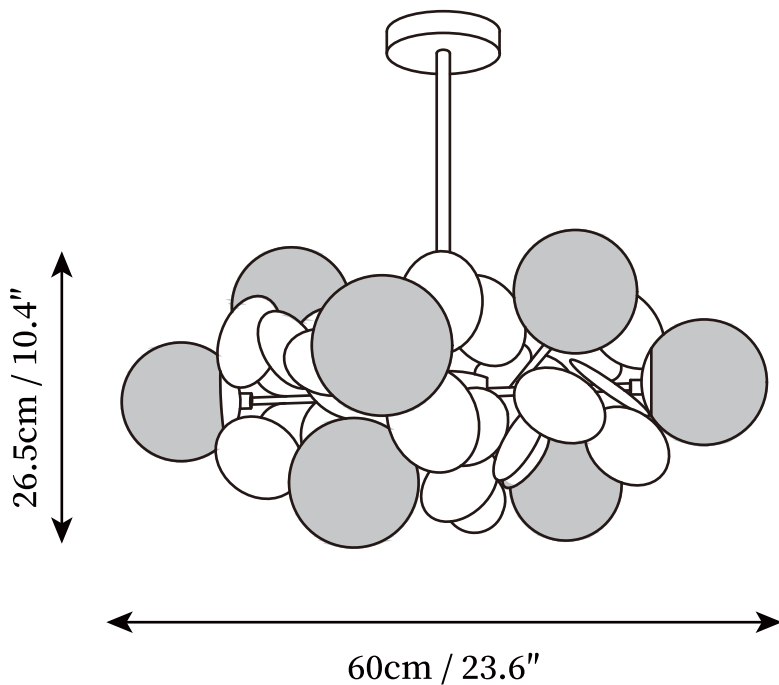

## SPECIFICATION DETAILS

\*For custom options, consult factory for details

<b>Fixture Dimensions</b>	D 23.6" x H 10.4"
<b>Light source</b>	G9. (bulb not included)
<b>Wattage</b>	~ 5W incandescent bulb or LED equivalent.
<b>Voltage</b>	AC 110-240V
<b>Mounting</b>	Hardwired.
<b>Dimming</b>	Compatible with dimmable bulbs (bulb not included)
<b>Control method</b>	Compatible with common wall switches(not included)
<b>Finishes</b>	Gold+Grey, Gold+White.
<b>Shade Details</b>	White.
<b>Material</b>	Metal, Iron, Glass.
<b>Rod Length</b>	Suspension rod length 20cm+30cm / 7.9"+11.8", and can be spliced as needed.

## SPECIFICATION DETAILS

\*For custom options, consult factory for details

<b>Fixture Dimensions</b>	D 26.4" x H 10.4"
<b>Light source</b>	G9. (bulb not included)
<b>Wattage</b>	~ 5W incandescent bulb or LED equivalent.
<b>Voltage</b>	AC 110-240V
<b>Mounting</b>	Hardwired.
<b>Dimming</b>	Compatible with dimmable bulbs (bulb not included)
<b>Control method</b>	Compatible with common wall switches (not included)
<b>Finishes</b>	Gold+Grey, Gold+White.
<b>Shade Details</b>	White.
<b>Material</b>	Metal, Iron, Glass.
<b>Rod Length</b>	Suspension rod length 20cm+30cm / 7.9"+11.8", and can be spliced as needed.

## SPECIFICATION DETAILS

\*For custom options, consult factory for details

<b>Fixture Dimensions</b>	D 29.5" x H 11.8"
<b>Light source</b>	G9. (bulb not included)
<b>Wattage</b>	~ 5W incandescent bulb or LED equivalent.
<b>Voltage</b>	AC 110-240V
<b>Mounting</b>	Hardwired.
<b>Dimming</b>	Compatible with dimmable bulbs (bulb not included)
<b>Control method</b>	Compatible with common wall switches (not included)
<b>Finishes</b>	Gold+Grey, Gold+White.
<b>Shade Details</b>	White.
<b>Material</b>	Metal, Iron, Glass.
<b>Rod Length</b>	Suspension rod length 20cm+30cm / 7.9"+11.8", and can be spliced as needed.