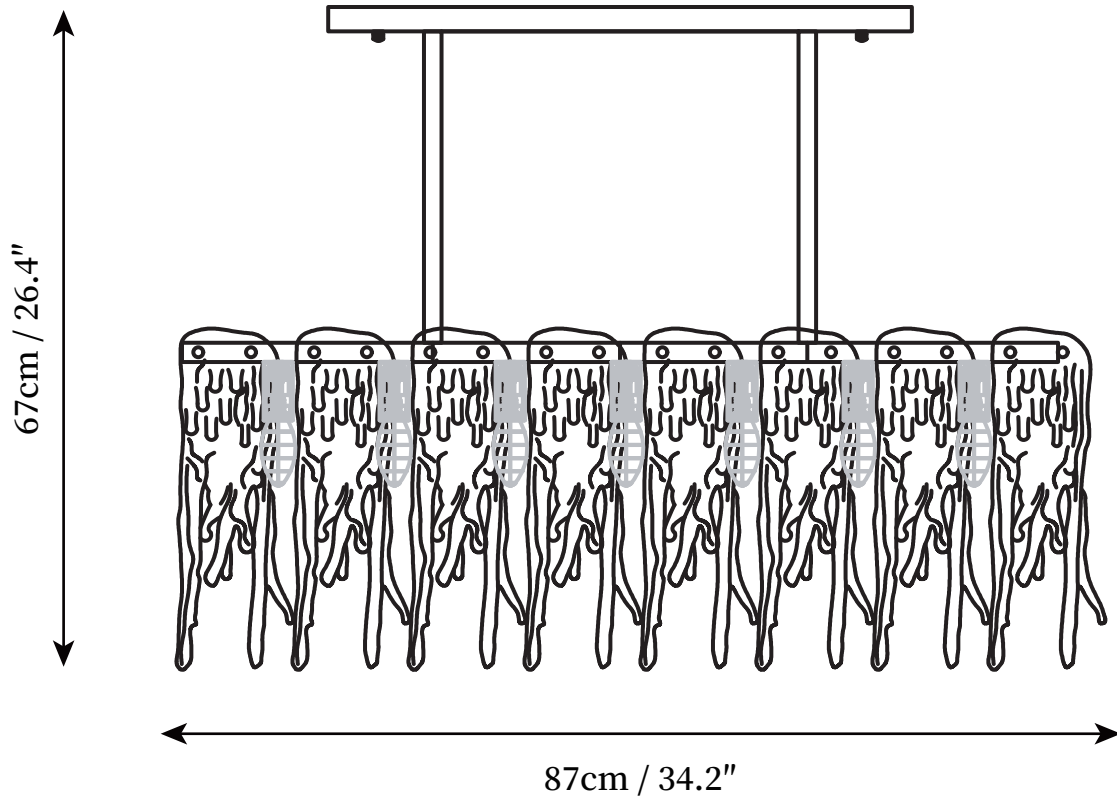

SPECIFICATION SHEET

SPECIFICATION DETAILS

*For custom options, consult factory for details

Fixture Dimensions	D L 34.2" x W 13.4 x H 26.4"
Light source	E14
Wattage	15W
Voltage	AC 110-240V
Color Temperature	Based on the purchase of light bulbs
CRI(Ra)	80CRI
Mounting	Ceiling
Driver Required	NO
Optional Color Temps	Buy bulbs as needed
LED Rated Life	Based on bulb life (we do not supply bulbs)
Dimming	Dimming is not supported
Finishes	Brass
Shade Details	Clear
Material	Brass, Crystal Glass
Wire Length	Suspension rod length 30cm/11.8"
RodType	Brass / Rod