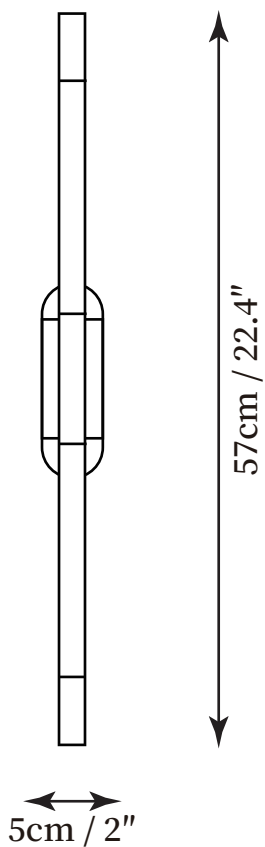

SPECIFICATION SHEET

SPECIFICATION DETAILS

*For custom options, consult factory for details

Fixture Dimensions	D 2" x H 22.4"
Light source	Integrated LED
Wattage	~10 W
Voltage	AC 110-240V
Color Temperature	3000k
CRI(Ra)	80CRI
Mounting	Wall
Driver Required	Yes
Optional Color Temps	Warm Light (3000K), Neutral Light (4000K), Cool Light (6000K)
LED Rated Life	30000 hours
Dimming	Dimming is not supported
Finishes	Gold, Black
Shade Details	White
Material	Iron, Aluminum, Acrylic
Wire Length	No
Wire Type	No