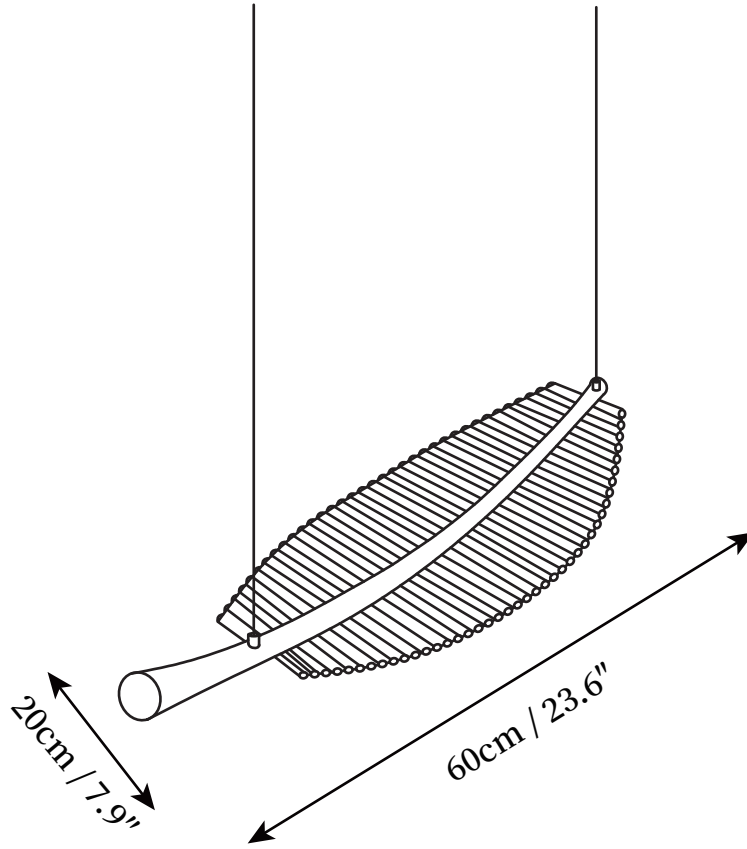

SPECIFICATION SHEET

SPECIFICATION DETAILS

*For custom options, consult factory for details

| | |
|-----------------------------|---|
| Fixture Dimensions | L 15.7" x W 5.9" |
| Light source | Integrated LED |
| Wattage | 10W |
| Voltage | AC 110-240V |
| Color Temperature | 3000k |
| CRI(Ra) | 80CRI |
| Mounting | Ceiling |
| Driver Required | Yes |
| Optional Color Temps | Warm Light (3000K), Neutral Light (4500K), Cool Light (6000K) |
| LED Rated Life | 30000hours |
| Dimming | Dimming is not supported |
| Finishes | Gold |
| Shade Details | Clear |
| Material | Stainless Steel, Acrylic, Metal |
| Wire Length | 59" |
| Wire Type | Clear Coaxial Wire |

SPECIFICATION SHEET

SPECIFICATION DETAILS

*For custom options, consult factory for details

| | |
|-----------------------------|---|
| Fixture Dimensions | L 23.6" x W 7.9" |
| Light source | Integrated LED |
| Wattage | 20W |
| Voltage | AC 110-240V |
| Color Temperature | 3000k |
| CRI(Ra) | 80CRI |
| Mounting | Ceiling |
| Driver Required | Yes |
| Optional Color Temps | Warm Light (3000K), Neutral Light (4500K), Cool Light (6000K) |
| LED Rated Life | 30000hours |
| Dimming | Dimming is not supported |
| Finishes | Gold |
| Shade Details | Clear |
| Material | Stainless Steel, Acrylic, Metal |
| Wire Length | 59" |
| Wire Type | Clear Coaxial Wire |

SPECIFICATION SHEET

SPECIFICATION DETAILS

*For custom options, consult factory for details

| | |
|-----------------------------|---|
| Fixture Dimensions | L 31.5" x W 11.8" |
| Light source | Integrated LED |
| Wattage | 30W |
| Voltage | AC 110-240V |
| Color Temperature | 3000k |
| CRI(Ra) | 80CRI |
| Mounting | Ceiling |
| Driver Required | Yes |
| Optional Color Temps | Warm Light (3000K), Neutral Light (4500K), Cool Light (6000K) |
| LED Rated Life | 30000hours |
| Dimming | Dimming is not supported |
| Finishes | Gold |
| Shade Details | Clear |
| Material | Stainless Steel, Acrylic, Metal |
| Wire Length | 59" |
| Wire Type | Clear Coaxial Wire |