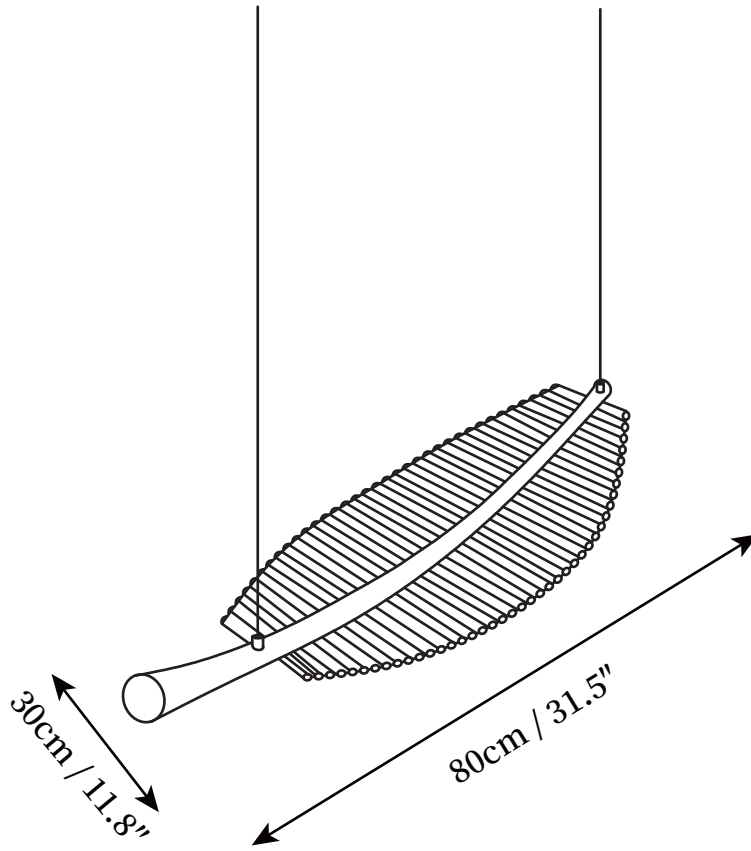

SPECIFICATION SHEET

SPECIFICATION DETAILS

*For custom options, consult factory for details

| | |
|-----------------------------|---|
| Fixture Dimensions | L 15.7" x W 5.9" |
| Light source | Integrated LED |
| Wattage | 10W |
| Voltage | AC 110-240V |
| Color Temperature | 3000k |
| CRI(Ra) | 80CRI |
| Mounting | Ceiling |
| Driver Required | Yes |
| Optional Color Temps | Warm Light (3000K), Neutral Light (4500K), Cool Light (6000K) |
| LED Rated Life | 30000hours |
| Dimming | Dimming is not supported |
| Finishes | Gold |
| Shade Details | Clear |
| Material | Stainless Steel, Acrylic, Metal |
| Wire Length | 59" |
| Wire Type | Clear Coaxial Wire |

SPECIFICATION SHEET

SPECIFICATION DETAILS

*For custom options, consult factory for details

| | |
|-----------------------------|---|
| Fixture Dimensions | L 23.6" x W 7.9" |
| Light source | Integrated LED |
| Wattage | 20W |
| Voltage | AC 110-240V |
| Color Temperature | 3000k |
| CRI(Ra) | 80CRI |
| Mounting | Ceiling |
| Driver Required | Yes |
| Optional Color Temps | Warm Light (3000K), Neutral Light (4500K), Cool Light (6000K) |
| LED Rated Life | 30000hours |
| Dimming | Dimming is not supported |
| Finishes | Gold |
| Shade Details | Clear |
| Material | Stainless Steel, Acrylic, Metal |
| Wire Length | 59" |
| Wire Type | Clear Coaxial Wire |

SPECIFICATION SHEET

SPECIFICATION DETAILS

*For custom options, consult factory for details

| | |
|-----------------------------|---|
| Fixture Dimensions | L 31.5" x W 11.8" |
| Light source | Integrated LED |
| Wattage | 30W |
| Voltage | AC 110-240V |
| Color Temperature | 3000k |
| CRI(Ra) | 80CRI |
| Mounting | Ceiling |
| Driver Required | Yes |
| Optional Color Temps | Warm Light (3000K), Neutral Light (4500K), Cool Light (6000K) |
| LED Rated Life | 30000hours |
| Dimming | Dimming is not supported |
| Finishes | Gold |
| Shade Details | Clear |
| Material | Stainless Steel, Acrylic, Metal |
| Wire Length | 59" |
| Wire Type | Clear Coaxial Wire |