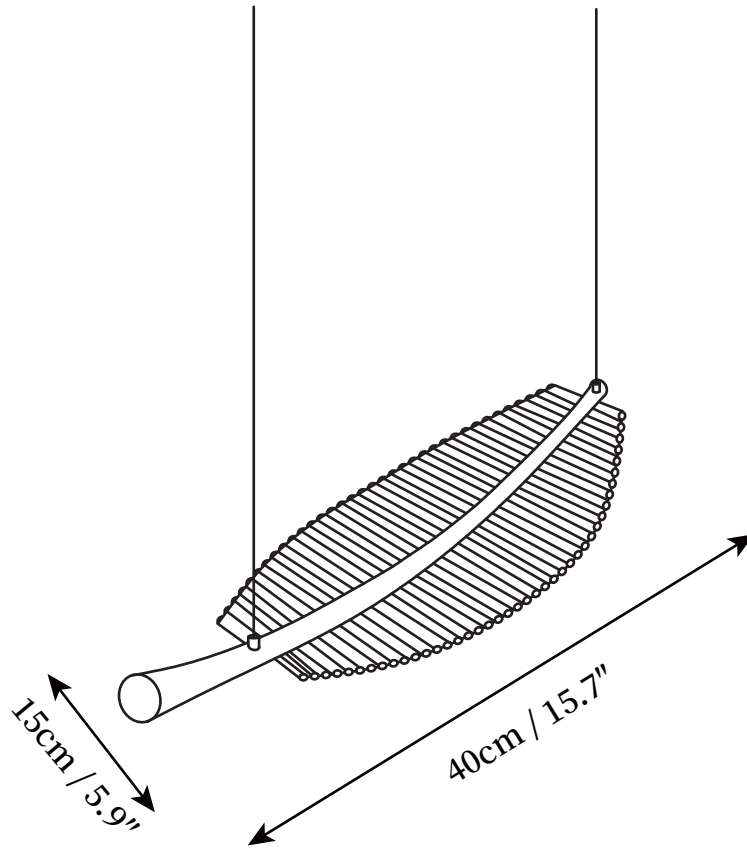

SPECIFICATION SHEET

SPECIFICATION DETAILS

*For custom options, consult factory for details

| | |
|-----------------------------|---|
| Fixture Dimensions | L 15.7" x W 5.9" |
| Light source | Integrated LED |
| Wattage | 10W |
| Voltage | AC 110-240V |
| Color Temperature | 3000k |
| CRI(Ra) | 80CRI |
| Mounting | Ceiling |
| Driver Required | Yes |
| Optional Color Temps | Warm Light (3000K), Neutral Light (4500K), Cool Light (6000K) |
| LED Rated Life | 30000hours |
| Dimming | Dimming is not supported |
| Finishes | Gold |
| Shade Details | Clear |
| Material | Stainless Steel, Acrylic, Metal |
| Wire Length | 59" |
| Wire Type | Clear Coaxial Wire |

SPECIFICATION SHEET

SPECIFICATION DETAILS

*For custom options, consult factory for details

| | |
|-----------------------------|---|
| Fixture Dimensions | L 23.6" x W 7.9" |
| Light source | Integrated LED |
| Wattage | 20W |
| Voltage | AC 110-240V |
| Color Temperature | 3000k |
| CRI(Ra) | 80CRI |
| Mounting | Ceiling |
| Driver Required | Yes |
| Optional Color Temps | Warm Light (3000K), Neutral Light (4500K), Cool Light (6000K) |
| LED Rated Life | 30000hours |
| Dimming | Dimming is not supported |
| Finishes | Gold |
| Shade Details | Clear |
| Material | Stainless Steel, Acrylic, Metal |
| Wire Length | 59" |
| Wire Type | Clear Coaxial Wire |

SPECIFICATION SHEET

SPECIFICATION DETAILS

*For custom options, consult factory for details

| | |
|-----------------------------|---|
| Fixture Dimensions | L 31.5" x W 11.8" |
| Light source | Integrated LED |
| Wattage | 30W |
| Voltage | AC 110-240V |
| Color Temperature | 3000k |
| CRI(Ra) | 80CRI |
| Mounting | Ceiling |
| Driver Required | Yes |
| Optional Color Temps | Warm Light (3000K), Neutral Light (4500K), Cool Light (6000K) |
| LED Rated Life | 30000hours |
| Dimming | Dimming is not supported |
| Finishes | Gold |
| Shade Details | Clear |
| Material | Stainless Steel, Acrylic, Metal |
| Wire Length | 59" |
| Wire Type | Clear Coaxial Wire |