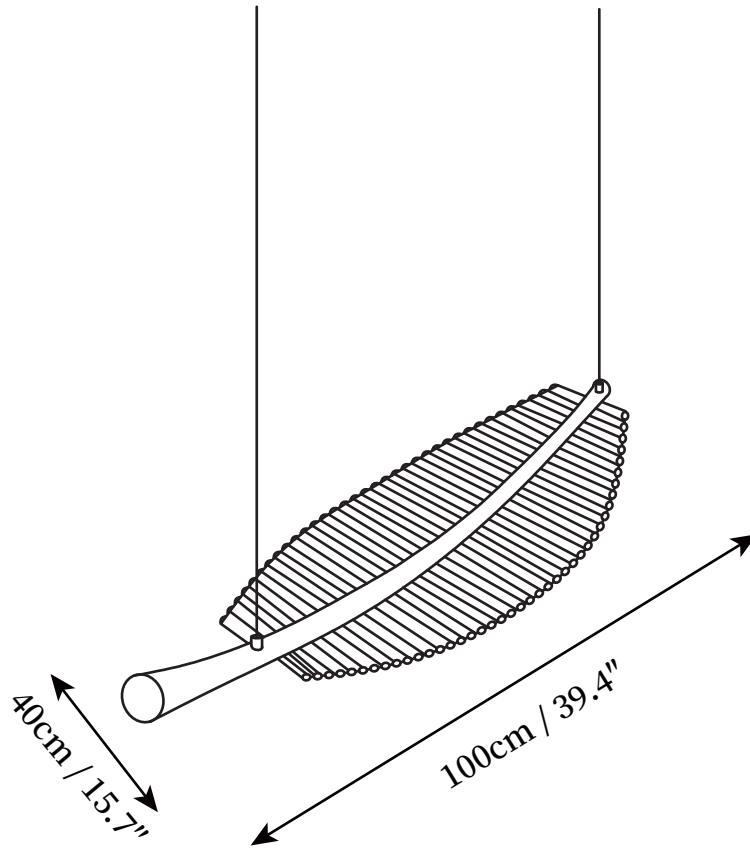

SPECIFICATION SHEET

SPECIFICATION DETAILS

*For custom options, consult factory for details

Fixture Dimensions	L 39.4" x W 15.7"
Light source	Integrated LED
Wattage	40W
Voltage	AC 110-240V
Color Temperature	3000k
CRI(Ra)	80CRI
Mounting	Ceiling
Driver Required	Yes
Optional Color Temps	Warm Light (3000K), Neutral Light (4500K), Cool Light (6000K)
LED Rated Life	30000hours
Dimming	Dimming is not supported
Finishes	Gold
Shade Details	Clear
Material	Stainless Steel, Acrylic, Metal
Wire Length	59"
Wire Type	Clear Coaxial Wire