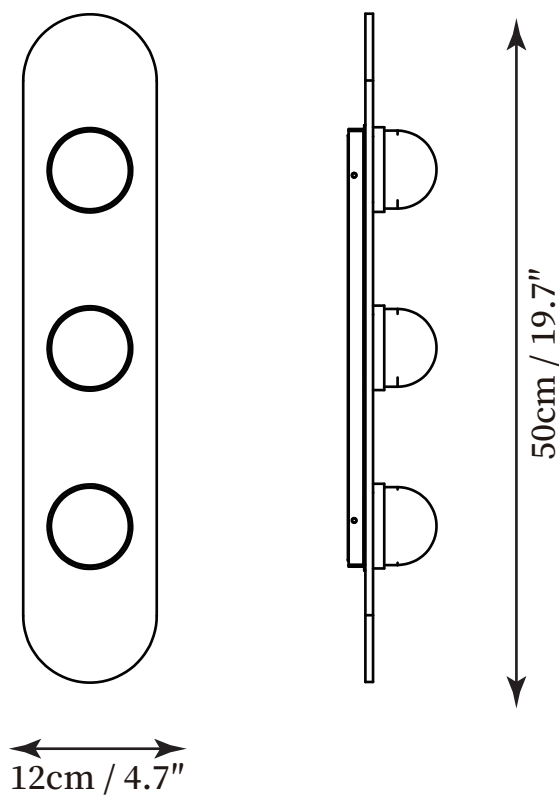

SPECIFICATION SHEET

SPECIFICATION DETAILS

*For custom options, consult factory for details

Fixture Dimensions	D 4.7" x H 13.8"
Light source	Integrated LED
Wattage	~5(single light)
Voltage	AC 110-240V
Color Temperature	3000k
CRI(Ra)	80CRI
Mounting	Wall
Driver Required	Yes
Optional Color Temps	Warm White (3000K), Cool White (6000K), Daylight (4000K)
LED Rated Life	30000 hours
Dimming	Dimming is not supported
Finishes	Gold+Smoke grey
Shade Details	White
Material	Iron, Metal, Acrylic, Glass
Wire Length	No
Wire Type	No

SPECIFICATION SHEET

SPECIFICATION DETAILS

*For custom options, consult factory for details

Fixture Dimensions	D 4.7" x H 19.7"
Light source	Integrated LED
Wattage	~5(single light)
Voltage	AC 110-240V
Color Temperature	3000k
CRI(Ra)	80CRI
Mounting	Wall
Driver Required	Yes
Optional Color Temps	Warm White (3000K), Cool White (6000K), Daylight (4000K)
LED Rated Life	30000 hours
Dimming	Dimming is not supported
Finishes	Gold+Smoke grey
Shade Details	White
Material	Iron, Metal, Acrylic, Glass
Wire Length	No
Wire Type	No