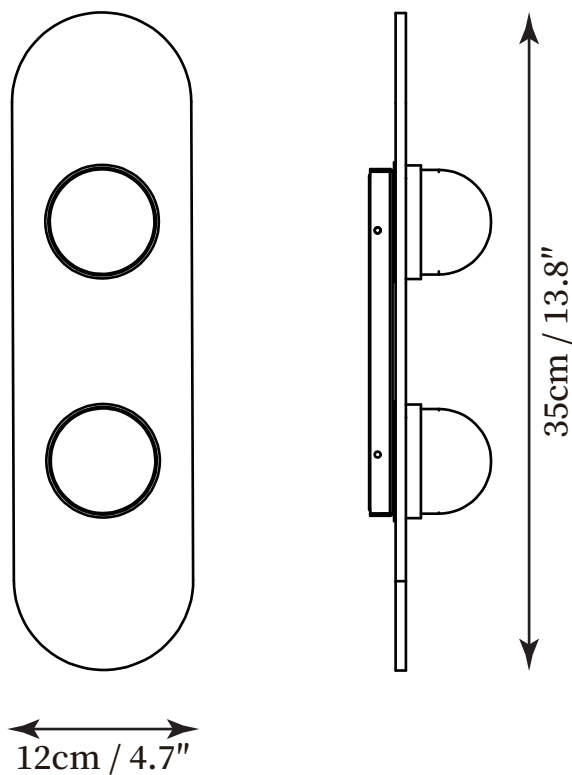

SPECIFICATION SHEET

SPECIFICATION DETAILS

*For custom options, consult factory for details

Fixture Dimensions	D 4.7" x H 13.8"
Light source	Integrated LED
Wattage	~5(single light)
Voltage	AC 110-240V
Color Temperature	3000k
CRI(Ra)	80CRI
Mounting	Wall
Driver Required	Yes
Optional Color Temps	Warm White (3000K), Cool White (6000K), Daylight (4000K)
LED Rated Life	30000 hours
Dimming	Dimming is not supported
Finishes	Gold+Smoke grey
Shade Details	White
Material	Iron, Metal, Acrylic, Glass
Wire Length	No
Wire Type	No

SPECIFICATION SHEET

SPECIFICATION DETAILS

*For custom options, consult factory for details

Fixture Dimensions	D 4.7" x H 19.7"
Light source	Integrated LED
Wattage	~5(single light)
Voltage	AC 110-240V
Color Temperature	3000k
CRI(Ra)	80CRI
Mounting	Wall
Driver Required	Yes
Optional Color Temps	Warm White (3000K), Cool White (6000K), Daylight (4000K)
LED Rated Life	30000 hours
Dimming	Dimming is not supported
Finishes	Gold+Smoke grey
Shade Details	White
Material	Iron, Metal, Acrylic, Glass
Wire Length	No
Wire Type	No